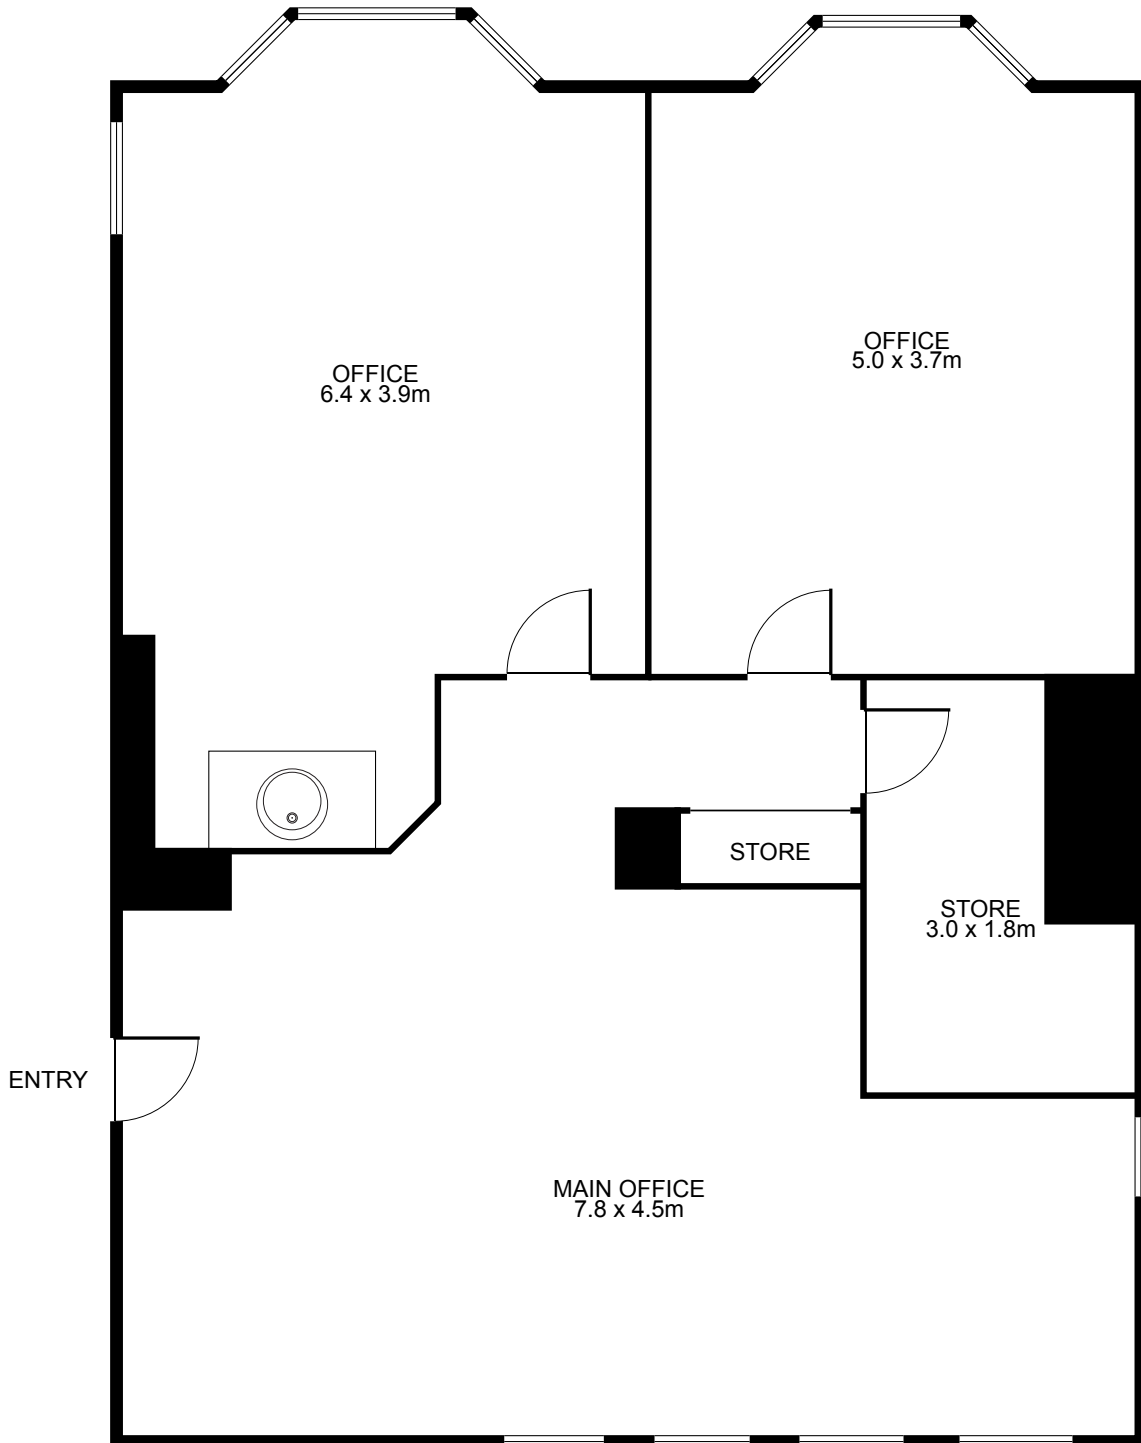

# Suite 1004, 135 Macquarie Street, SYDNEY

**NORTH**

Plans by  
**surroundpix**  
com.au  
1300 30 32 40