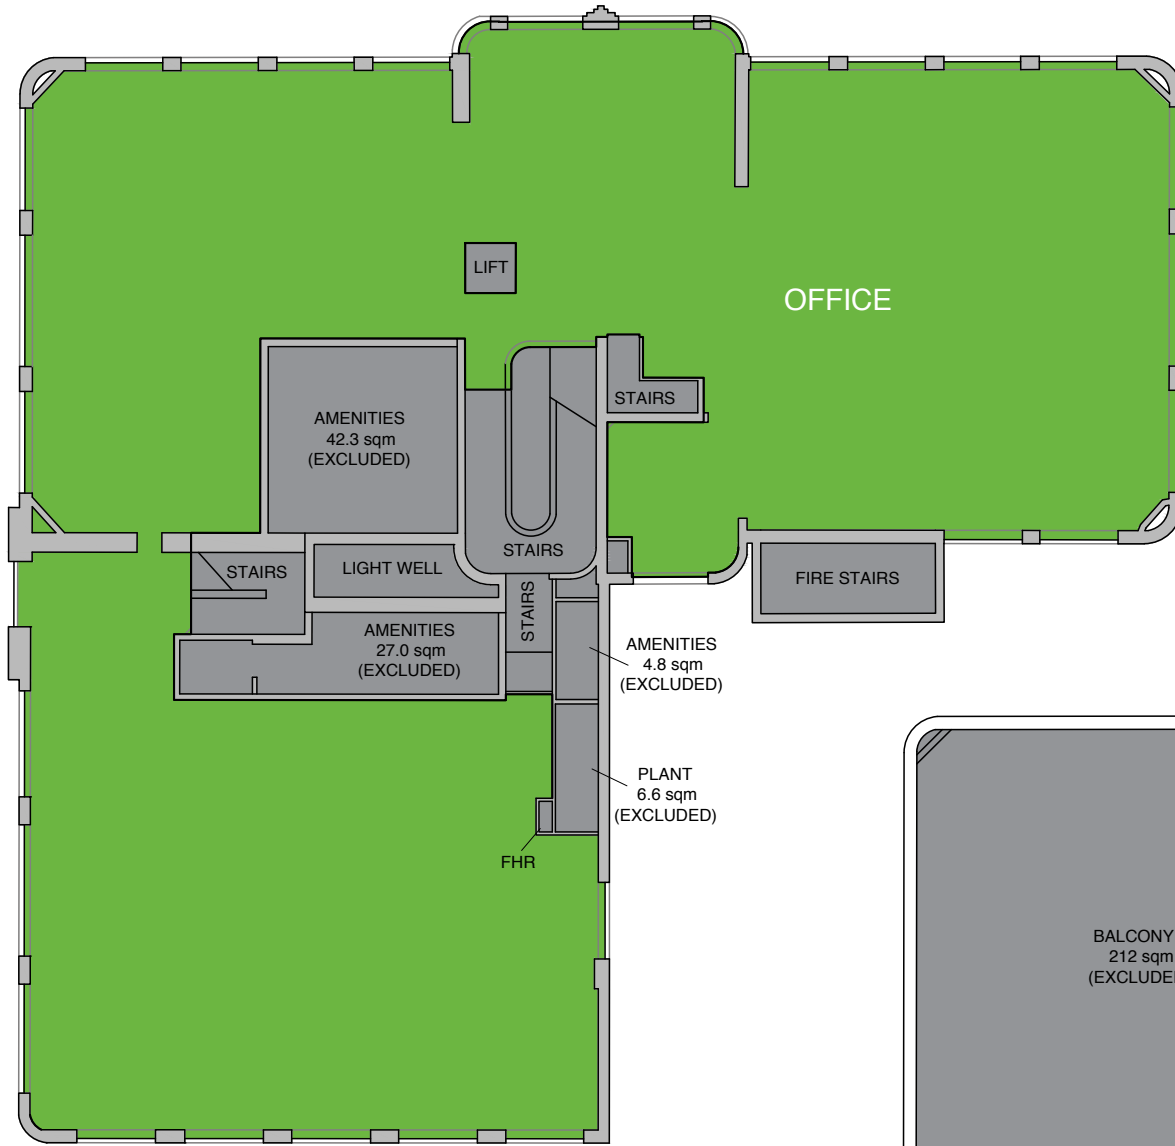

AREA SCHEDULE	SQM
Basement	
Storage	58.7
Ground floor	
Office	853.6

AREA SCHEDULE	SQM
Level 1	
Office	820.3
Level 2	
Office	96.4

AREA SCHEDULE	SQM
Gym	274.3
Store	13.6
Total building	287.9