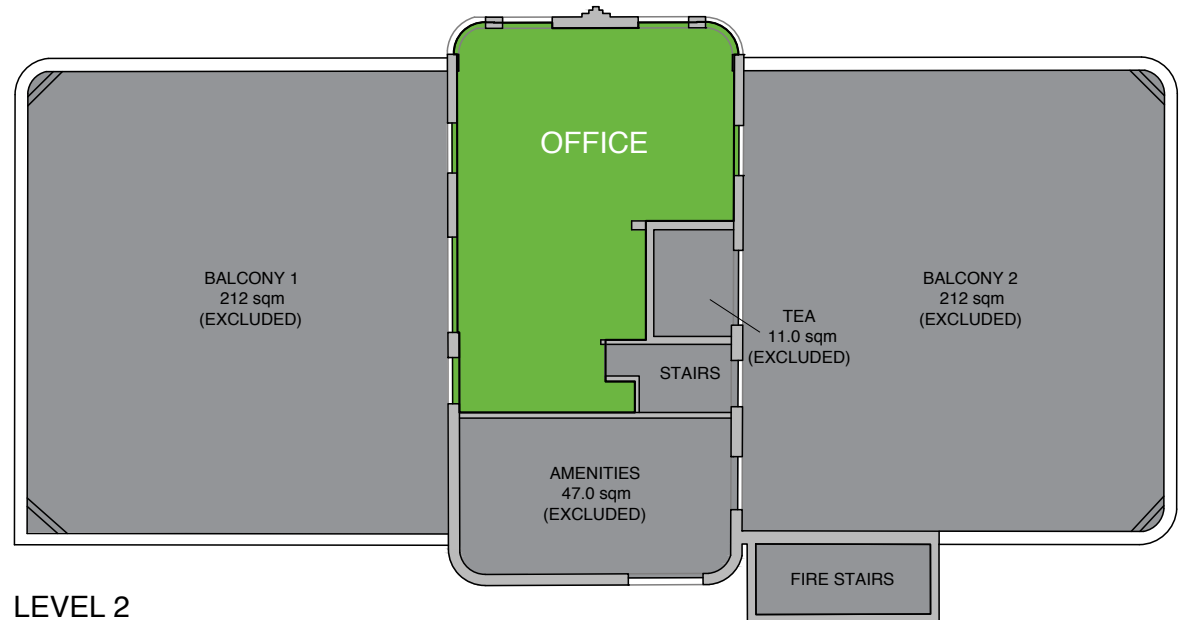

AREA SCHEDULE	SQM
Basement	
Storage	58.7
Ground floor	
Office	853.6

AREA SCHEDULE	SQM
Level 1	
Office	820.3
Level 2	
Office	96.4

AREA SCHEDULE	SQM
Gym	274.3
Store	13.6
Total building	287.9