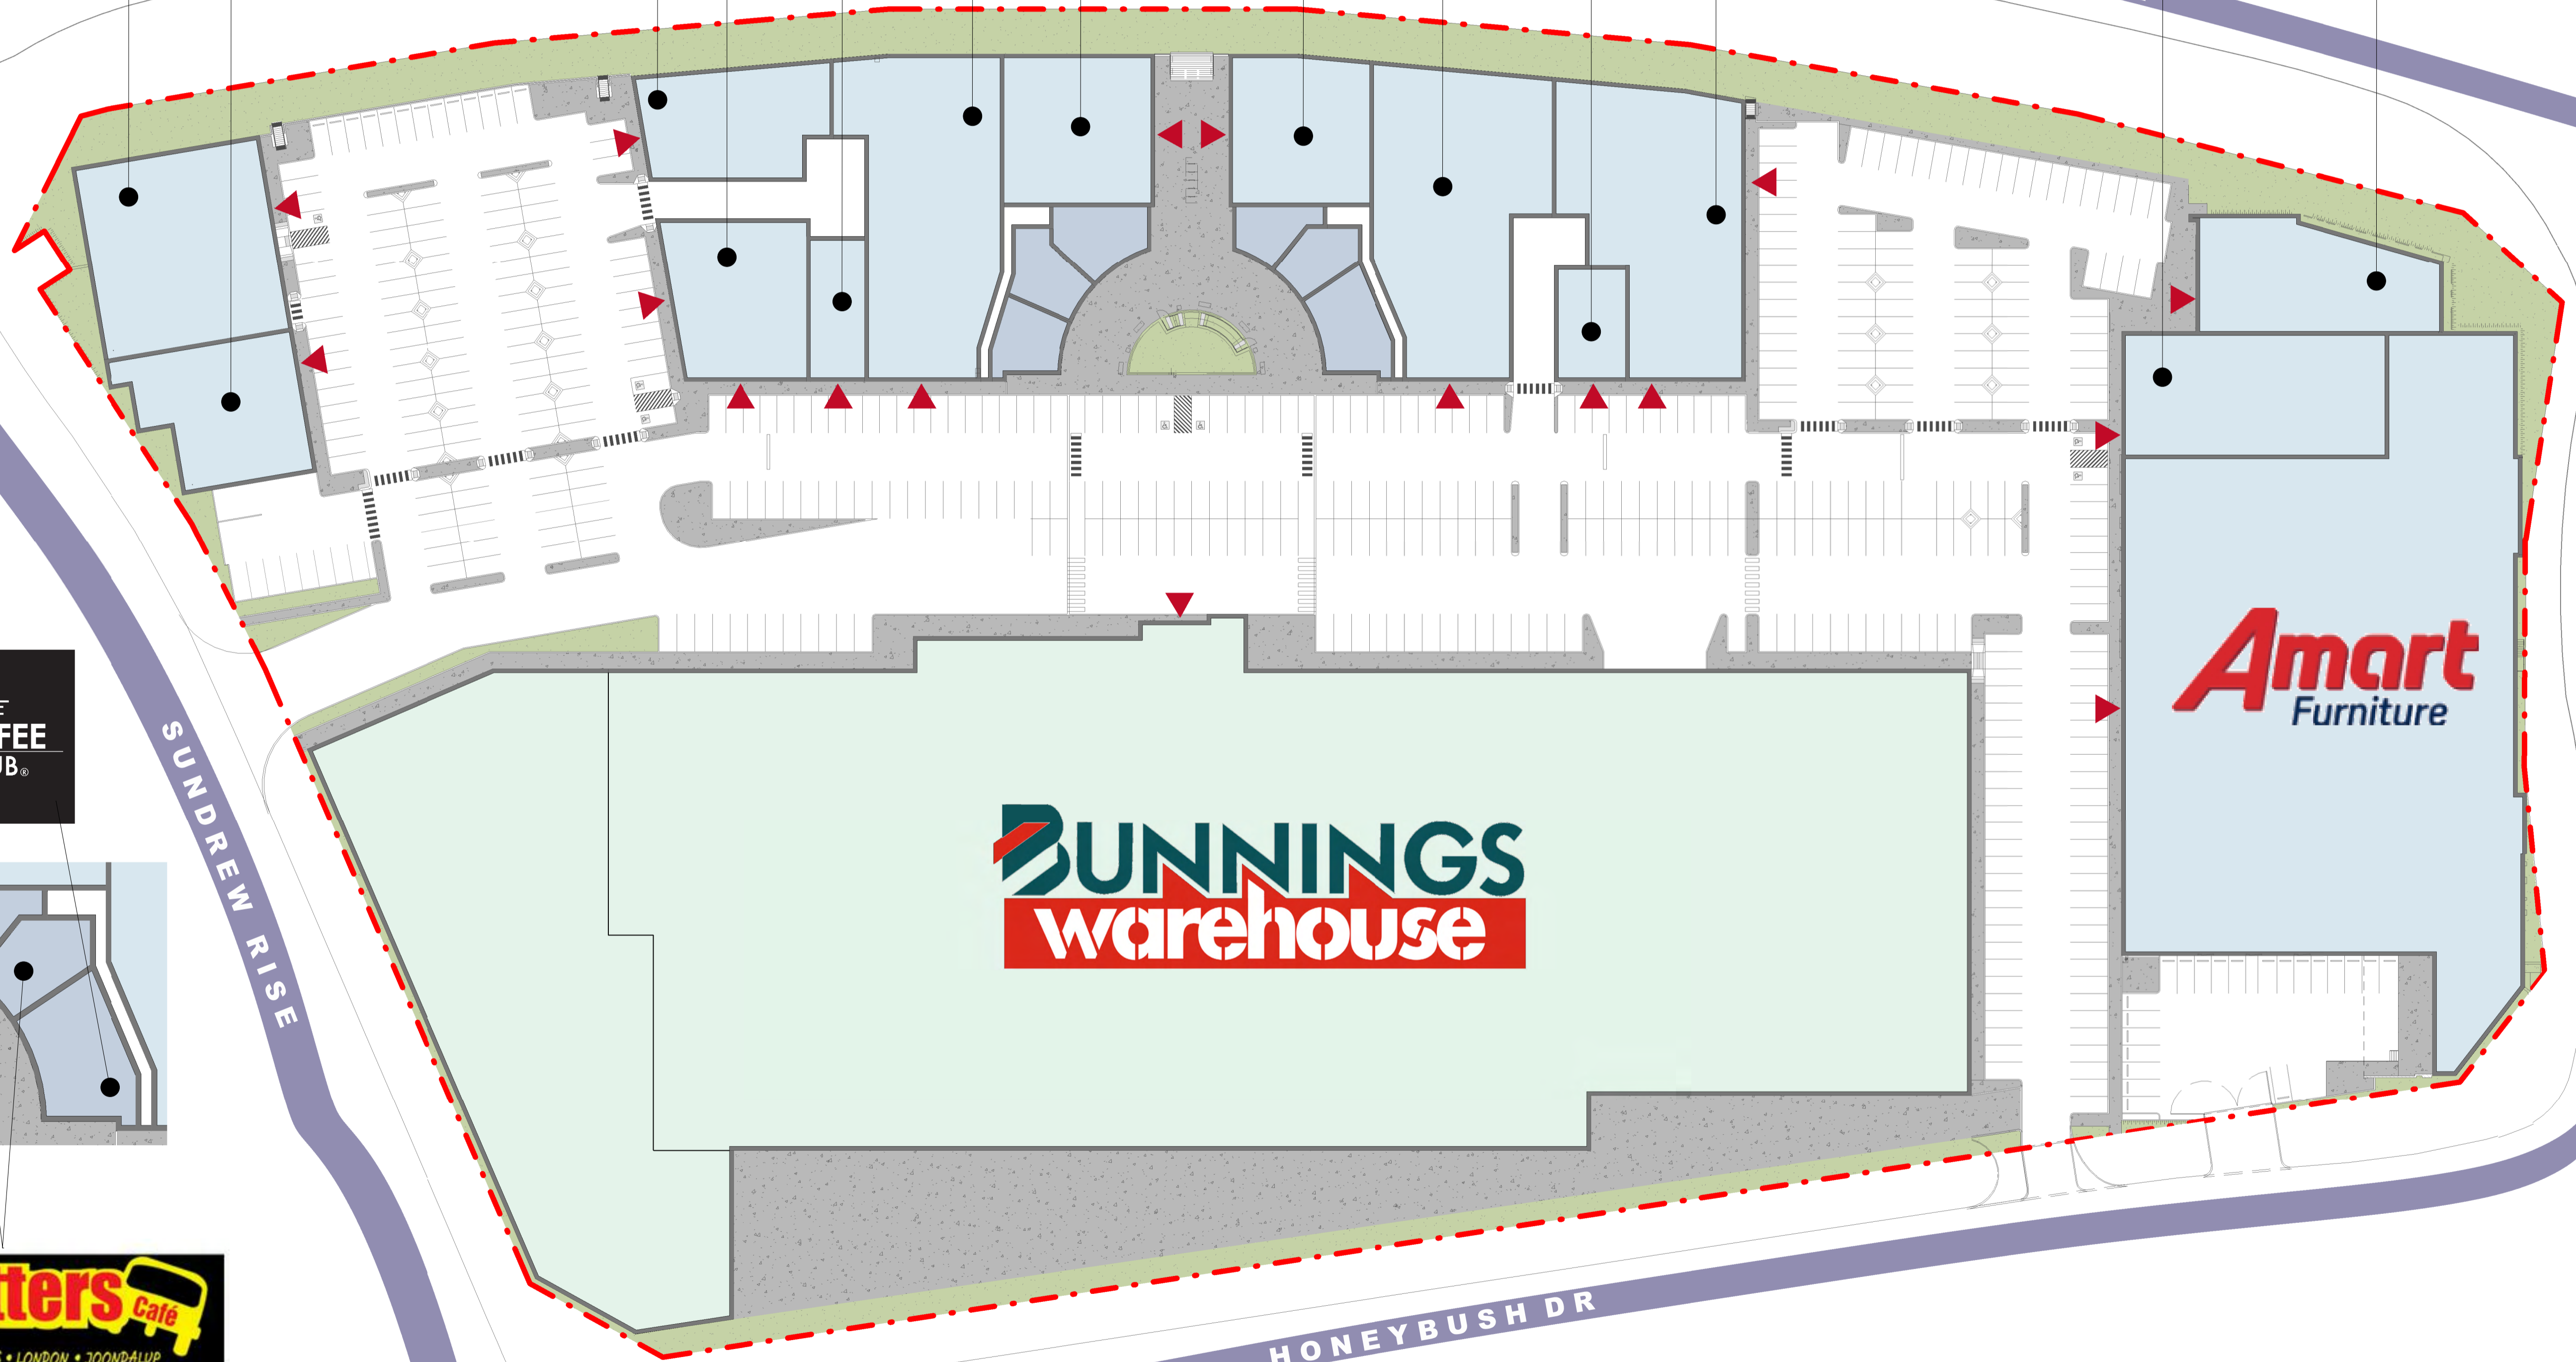

SHERIDAN
EST. 1967

FortyWinks

BARBEQUES
GALORE

Kresta

TREK

SUBJECT
TENANCY

RUG
STATION
PREMIUM RUGS & CUSHIONS

ADORE
HOME LIVING

JOONDALUP DR

YUMI SUSHI

THE
COFFEE
CLUB

Trotters
Café
NEW YORK • PARIS • LONDON • JOONDALUP

SUNDREW RISE

HONEYBUSH DR

KEY
▼ ENTRY

JOONDALUP
SQUARE