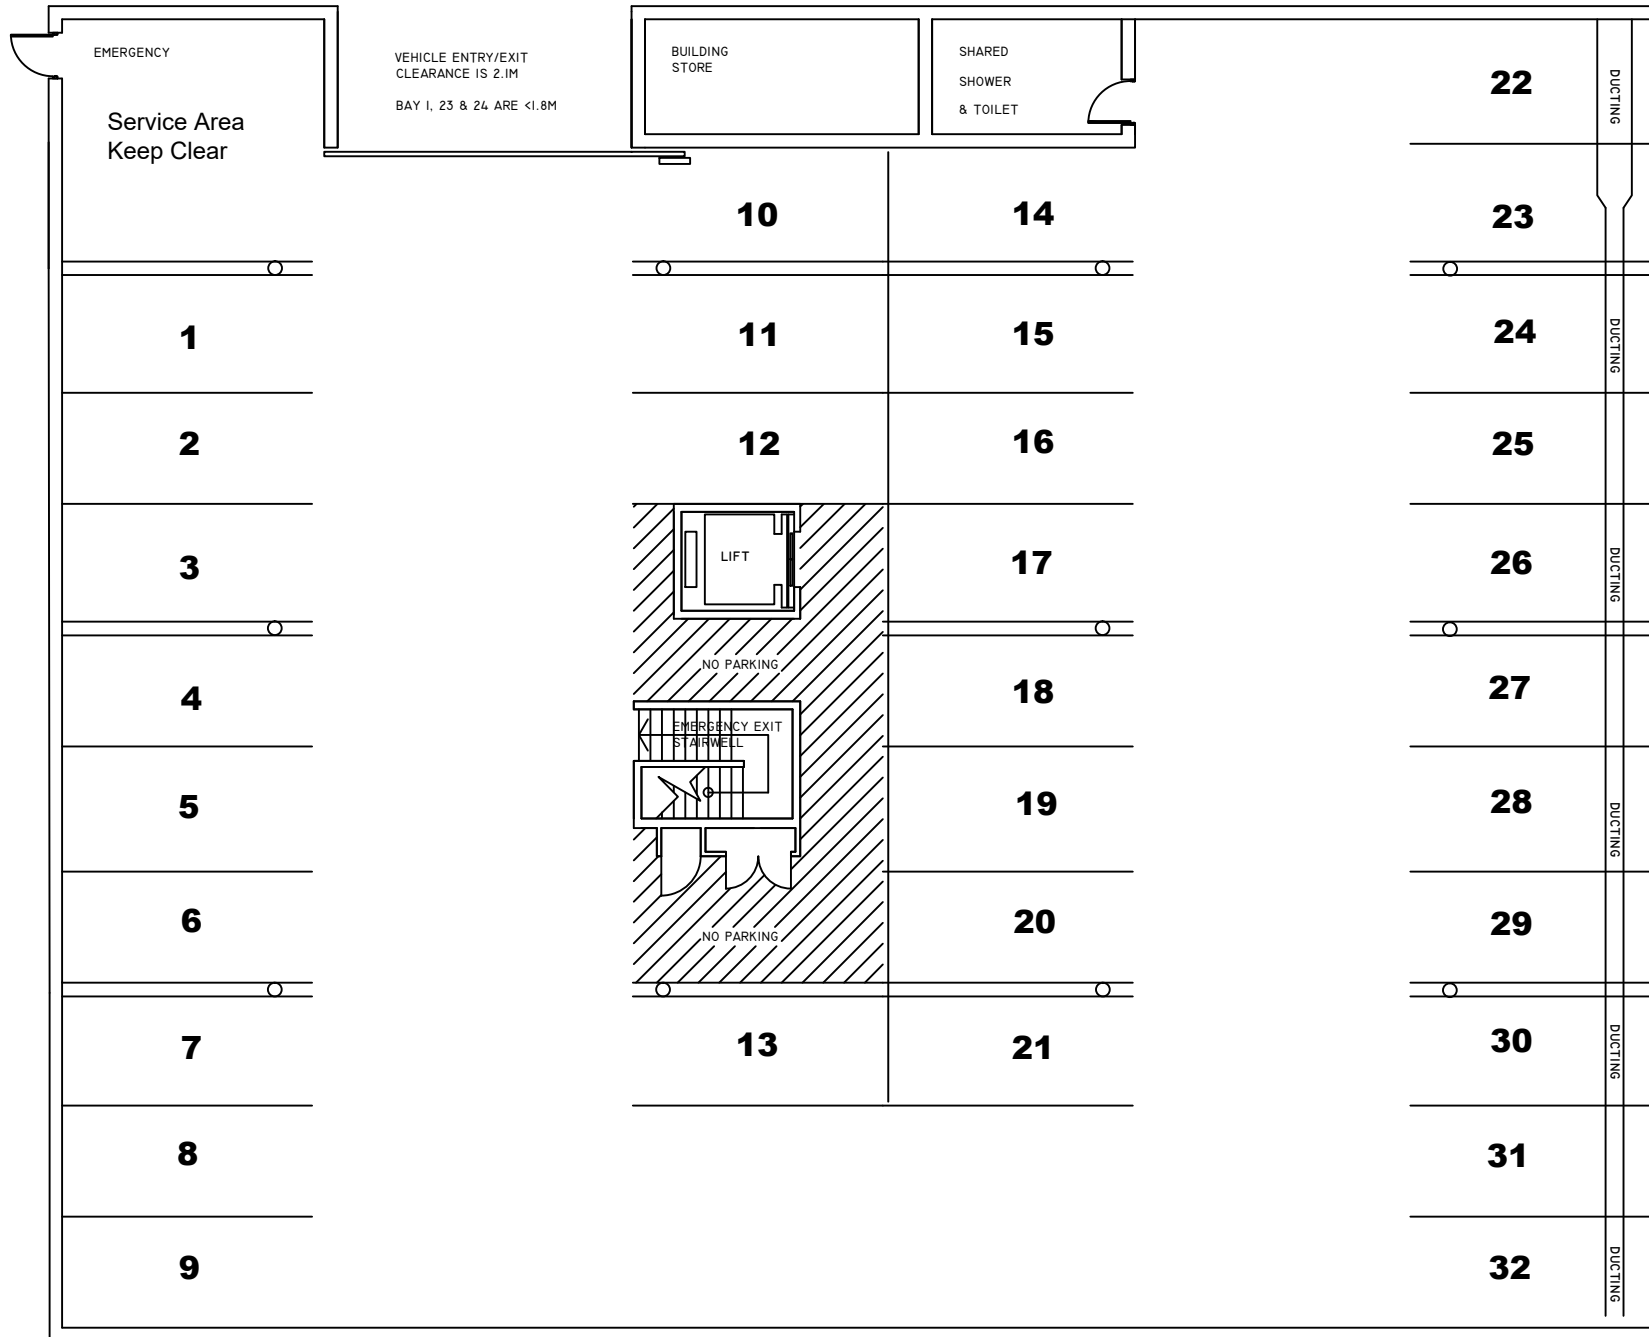

NORWOOD ROAD

CAR PARKING PLAN
33-35 Gt. Eastern Hwy, Rivervale

GT. EASTERN HIGHWAY

UNDERCROFT PARKING

- U/C 1
- U/C 2
- U/C 3
- U/C 4
- U/C 5
- U/C 6
- U/C 7
- U/C 8
- Open Bay