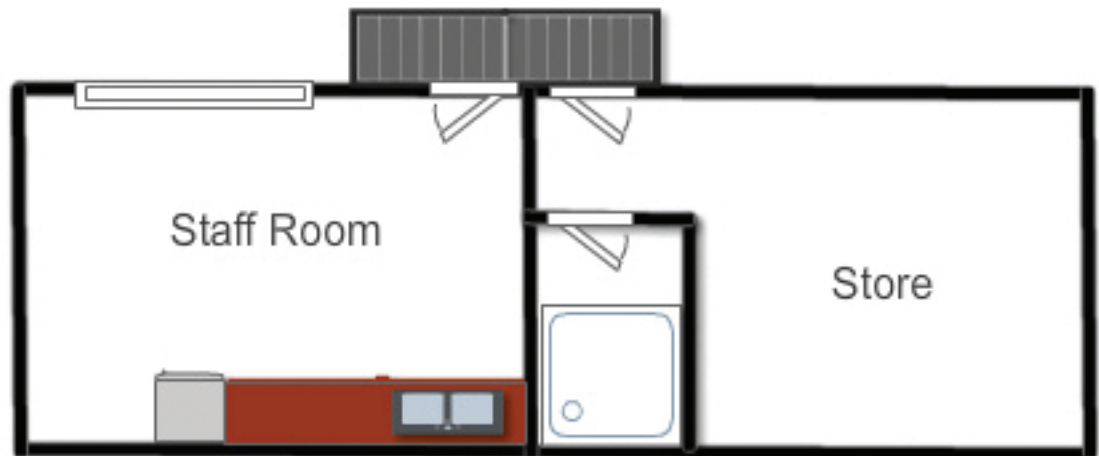

Compressor room

13.45m

51 Fairford Road, Padstow

Ground Floor 360m²

Upstairs 28m²

Total 388m²

Land Size 531m²

26.7m

Upper level sits over office and amenities

Door 3.35w x 3.8h

3.1m

Office

6.9m