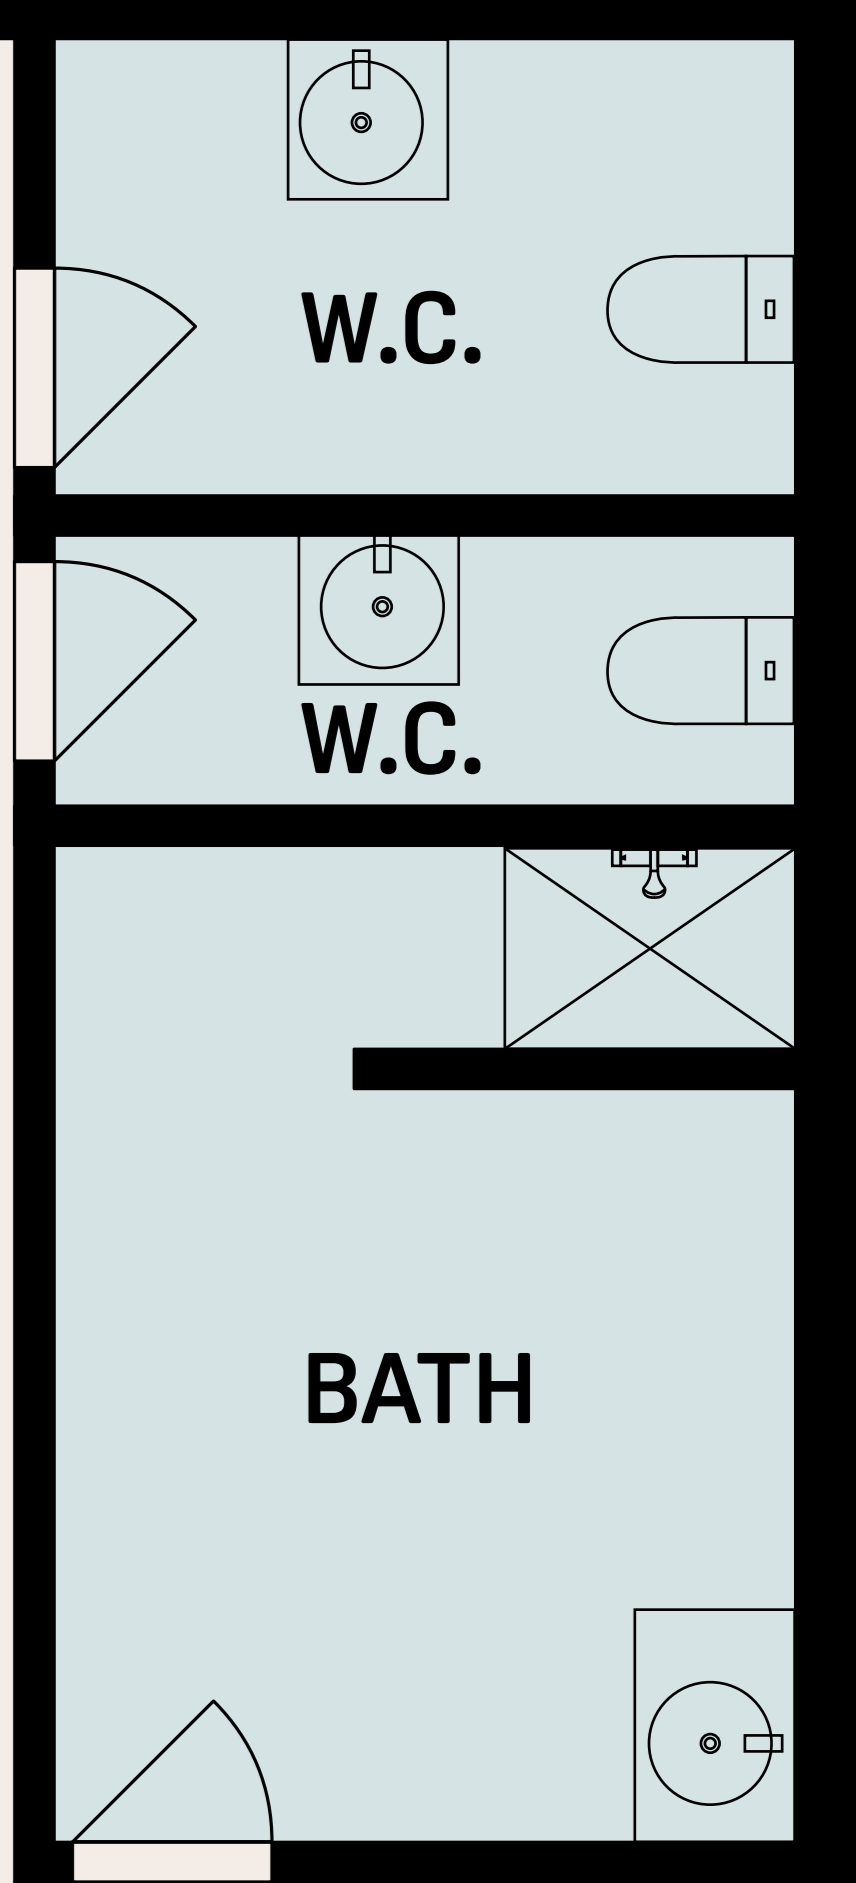

WAREHOUSE
36.6m x 18.2m

40 DARLING STREET
CARRINGTON

Total NLA 665m²
SIZES AND DIMENSIONS ARE
APPROXIMATE, ACTUAL MAY VARY.