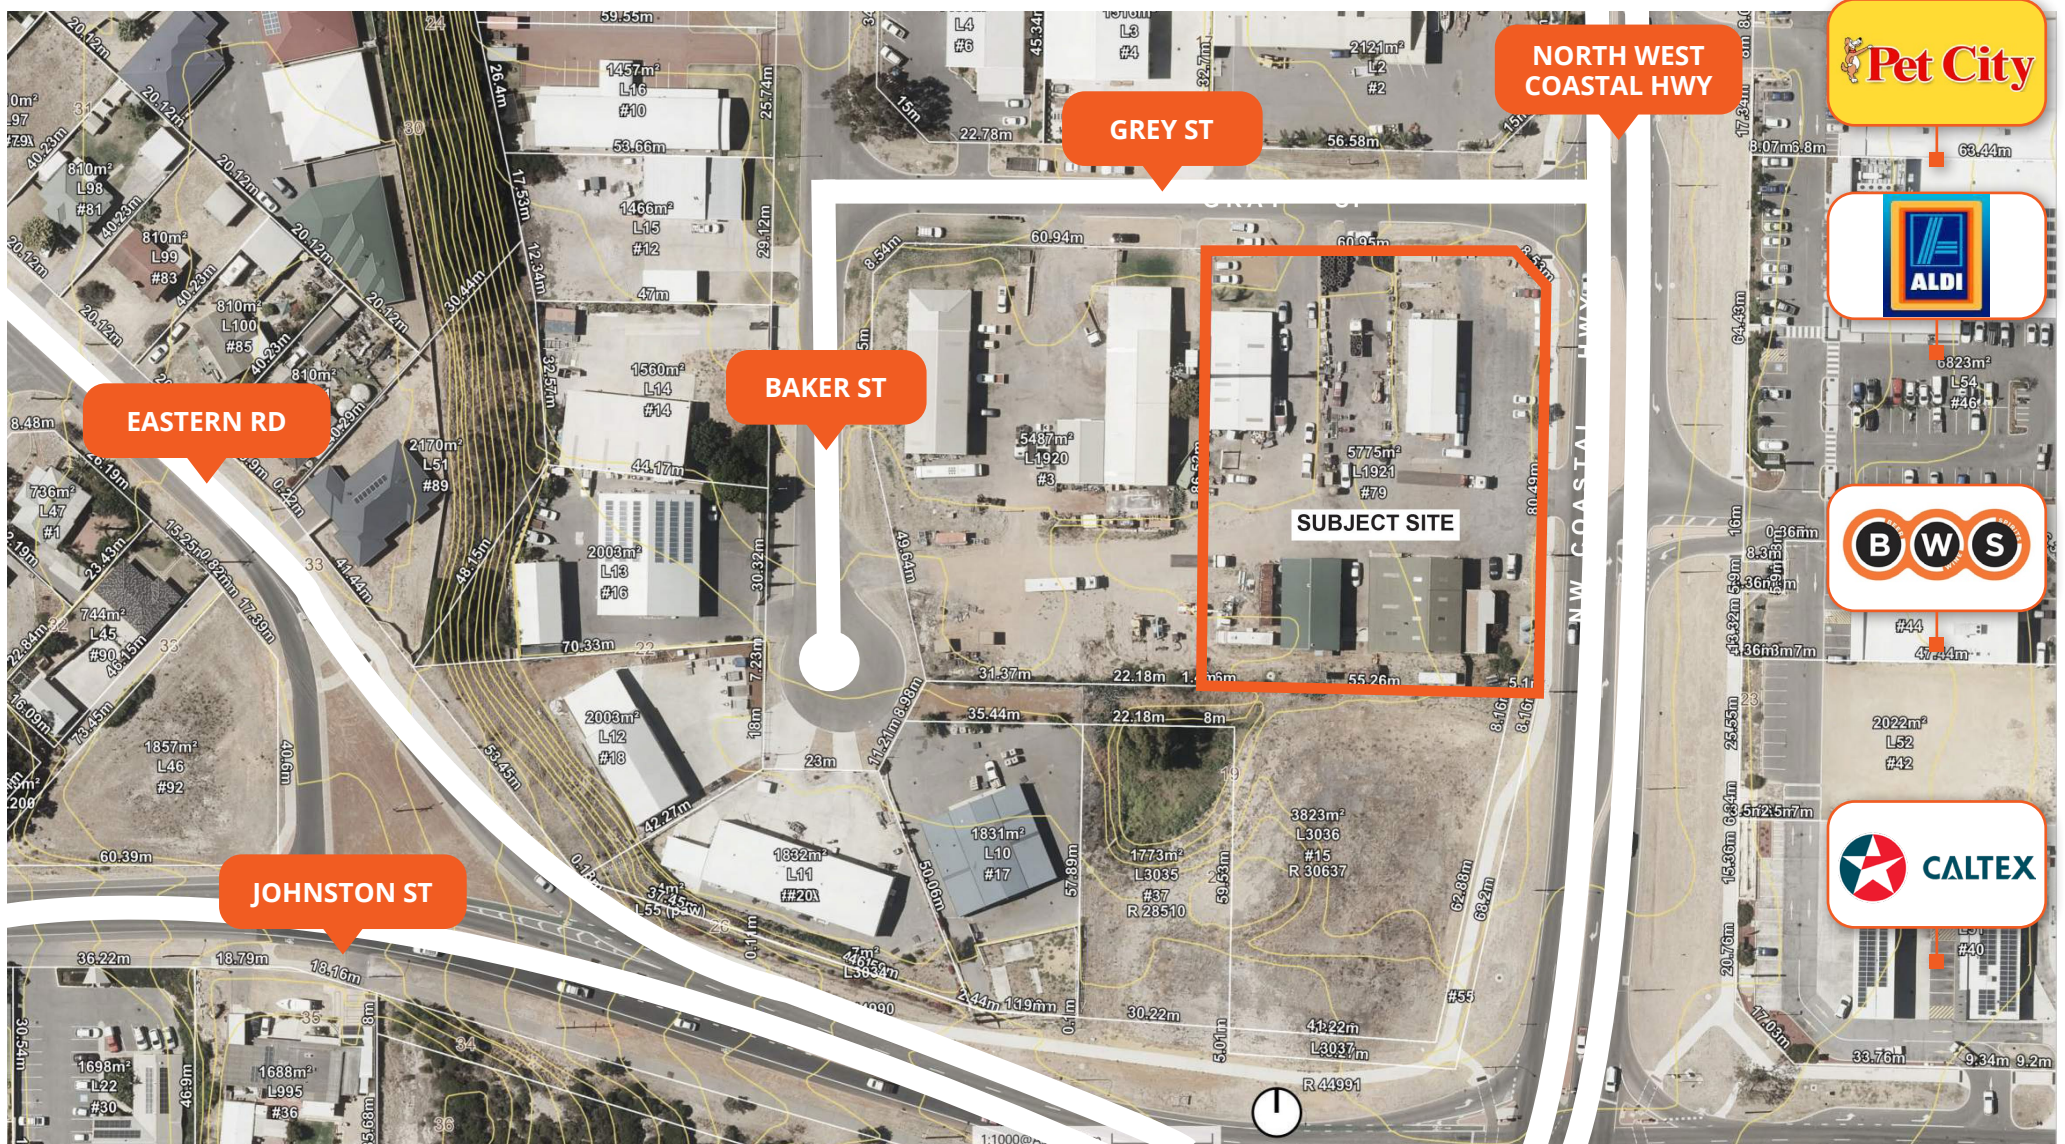

**79
NORTH
WEST
COASTAL HWY**

GERALDTON - WA

LOCATION

Geraldton is a coastal city in the mid west region of Western Australia and is located 424 kilometres north of Perth. Geraldton is currently estimated to have a population of 52,100 people. The subject property is located off North West Coastal Highway and has dual entry and exit points onto the Highway.

424 km
From the
Perth CBD

1.7 km
To Brand
Highway

2.8 km
From the
Mid West Ports Authority

52,100 people
Within 10 minute
drive-time (ABS 2022)

LOCATION

PROPERTY DETAILS

- > **Premises:** Whole Building
- > **Site Area:** 5,774sqm
- > **Asking Net Rental:** From \$215.00 / sqm + GST
- > **Gross Lettable Area:** Tenancies from 330 sqm to 2,000 sqm
- > **Zoning:** Commercial
- > **Car Parking:** 52 bays
- > **Outgoings:** \$37.00 / sqm per annum
- > **Available:** Q4 2024

THE DEVELOPER

Major Holdings

Major holdings have recently completed Belmont central at 225 Great Eastern Highway, Belmont.

The center comprises “Jack Rehnk” at the Good Guys, Spotlight, Adair’s, Officeworks, Beacon Lighting and Petbarn to name a few. The centre was delivered on time and was completed to a high finish.

All retailers are trading extremely well due to the tenant mix and accurately and packs of the centre. Major Holdings look to replicate this again in O’Connor.

FURTHER INFORMATION

Vend Property and M Group are pleased to present this opportunity to lease at 79 North West Coastal Highway, Geraldton.