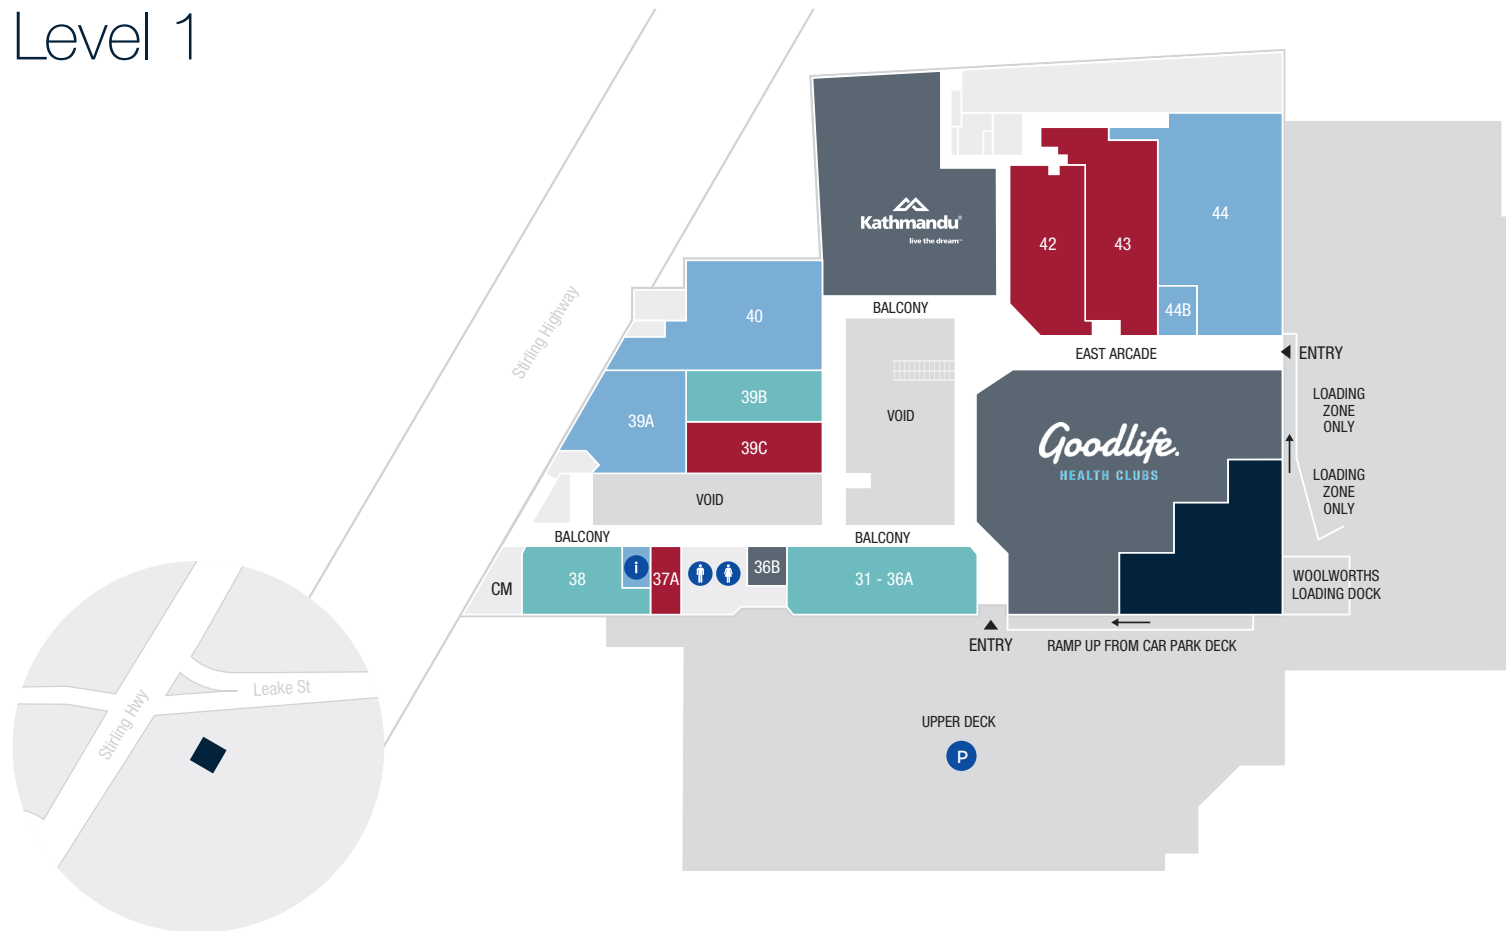

Primewest Cottesloe Central

CENTRE DIRECTORY

Ground Level

MAJORS

1/2 Woolworths

MINI MAJORS

4/5 Cellarbrations

HAIR, HEALTH & BEAUTY

FRESH FOOD

14A Peppermint Grove Bakery

SERVICES

8/9 Ray White Real Estate
 10 Fun Track Learning Centre
 16 Silhouette Dance Studio

BANKS/ATMS

1J Westpac Bank
 ATM Armaguard Technology

AVAILABLE

1K Available for lease

- Parents' Room
- Female Toilets
- Male Toilets
- Accessible Bathrooms
- Staff Toilets
- Parking
- Centre Management
- ATM

Primewest Cottesloe Central

Level 1

MINI MAJORS

17/29	Goodlife Health Club
41	Kathmandu

HAIR, HEALTH & BEAUTY

37A	Maggie Lowe Hair
39C	The Foot Clinic
42	Life Care
43	Azure Medical

SERVICES

37B	Centre Management
39A	Advantage Music Academy
40	Asymmetric Investment Management
44/44B	Riverstone