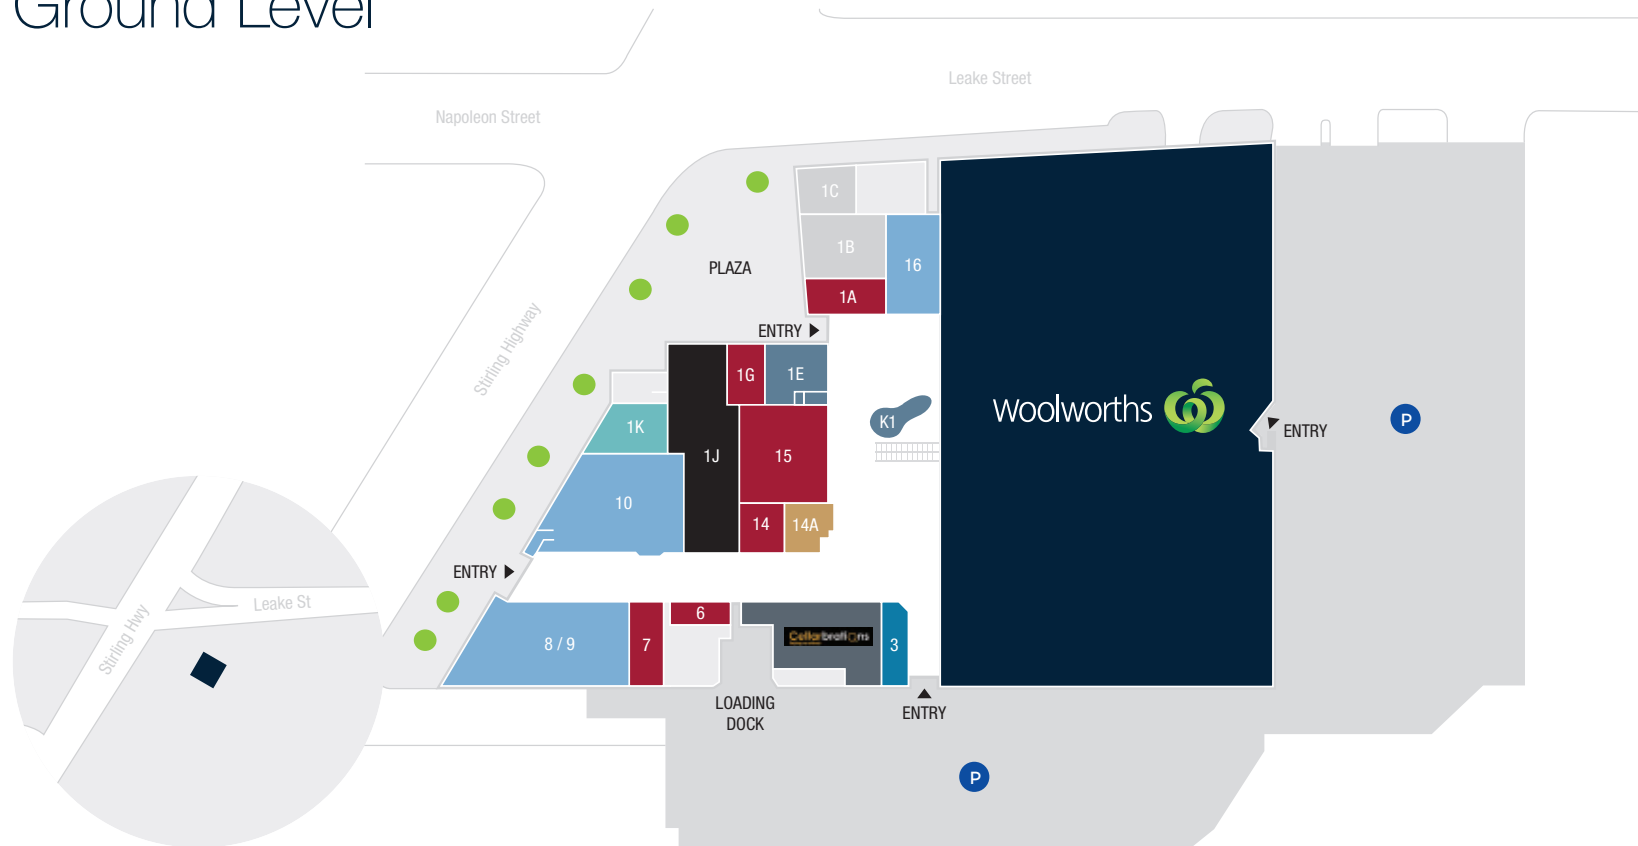

Primewest Cottesloe Central

CENTRE DIRECTORY

Ground Level

MAJORS

1/2 Woolworths

MINI MAJORS

4/5 Cellarbrations

HAIR, HEALTH & BEAUTY

FRESH FOOD

14A Peppermint Grove Bakery

SERVICES

8/9 Ray White Real Estate
 10 Fun Track Learning Centre
 16 Silhouette Dance Studio

BANKS/ATMS

1J Westpac Bank
 ATM Armaguard Technology

AVAILABLE

1K Available for lease