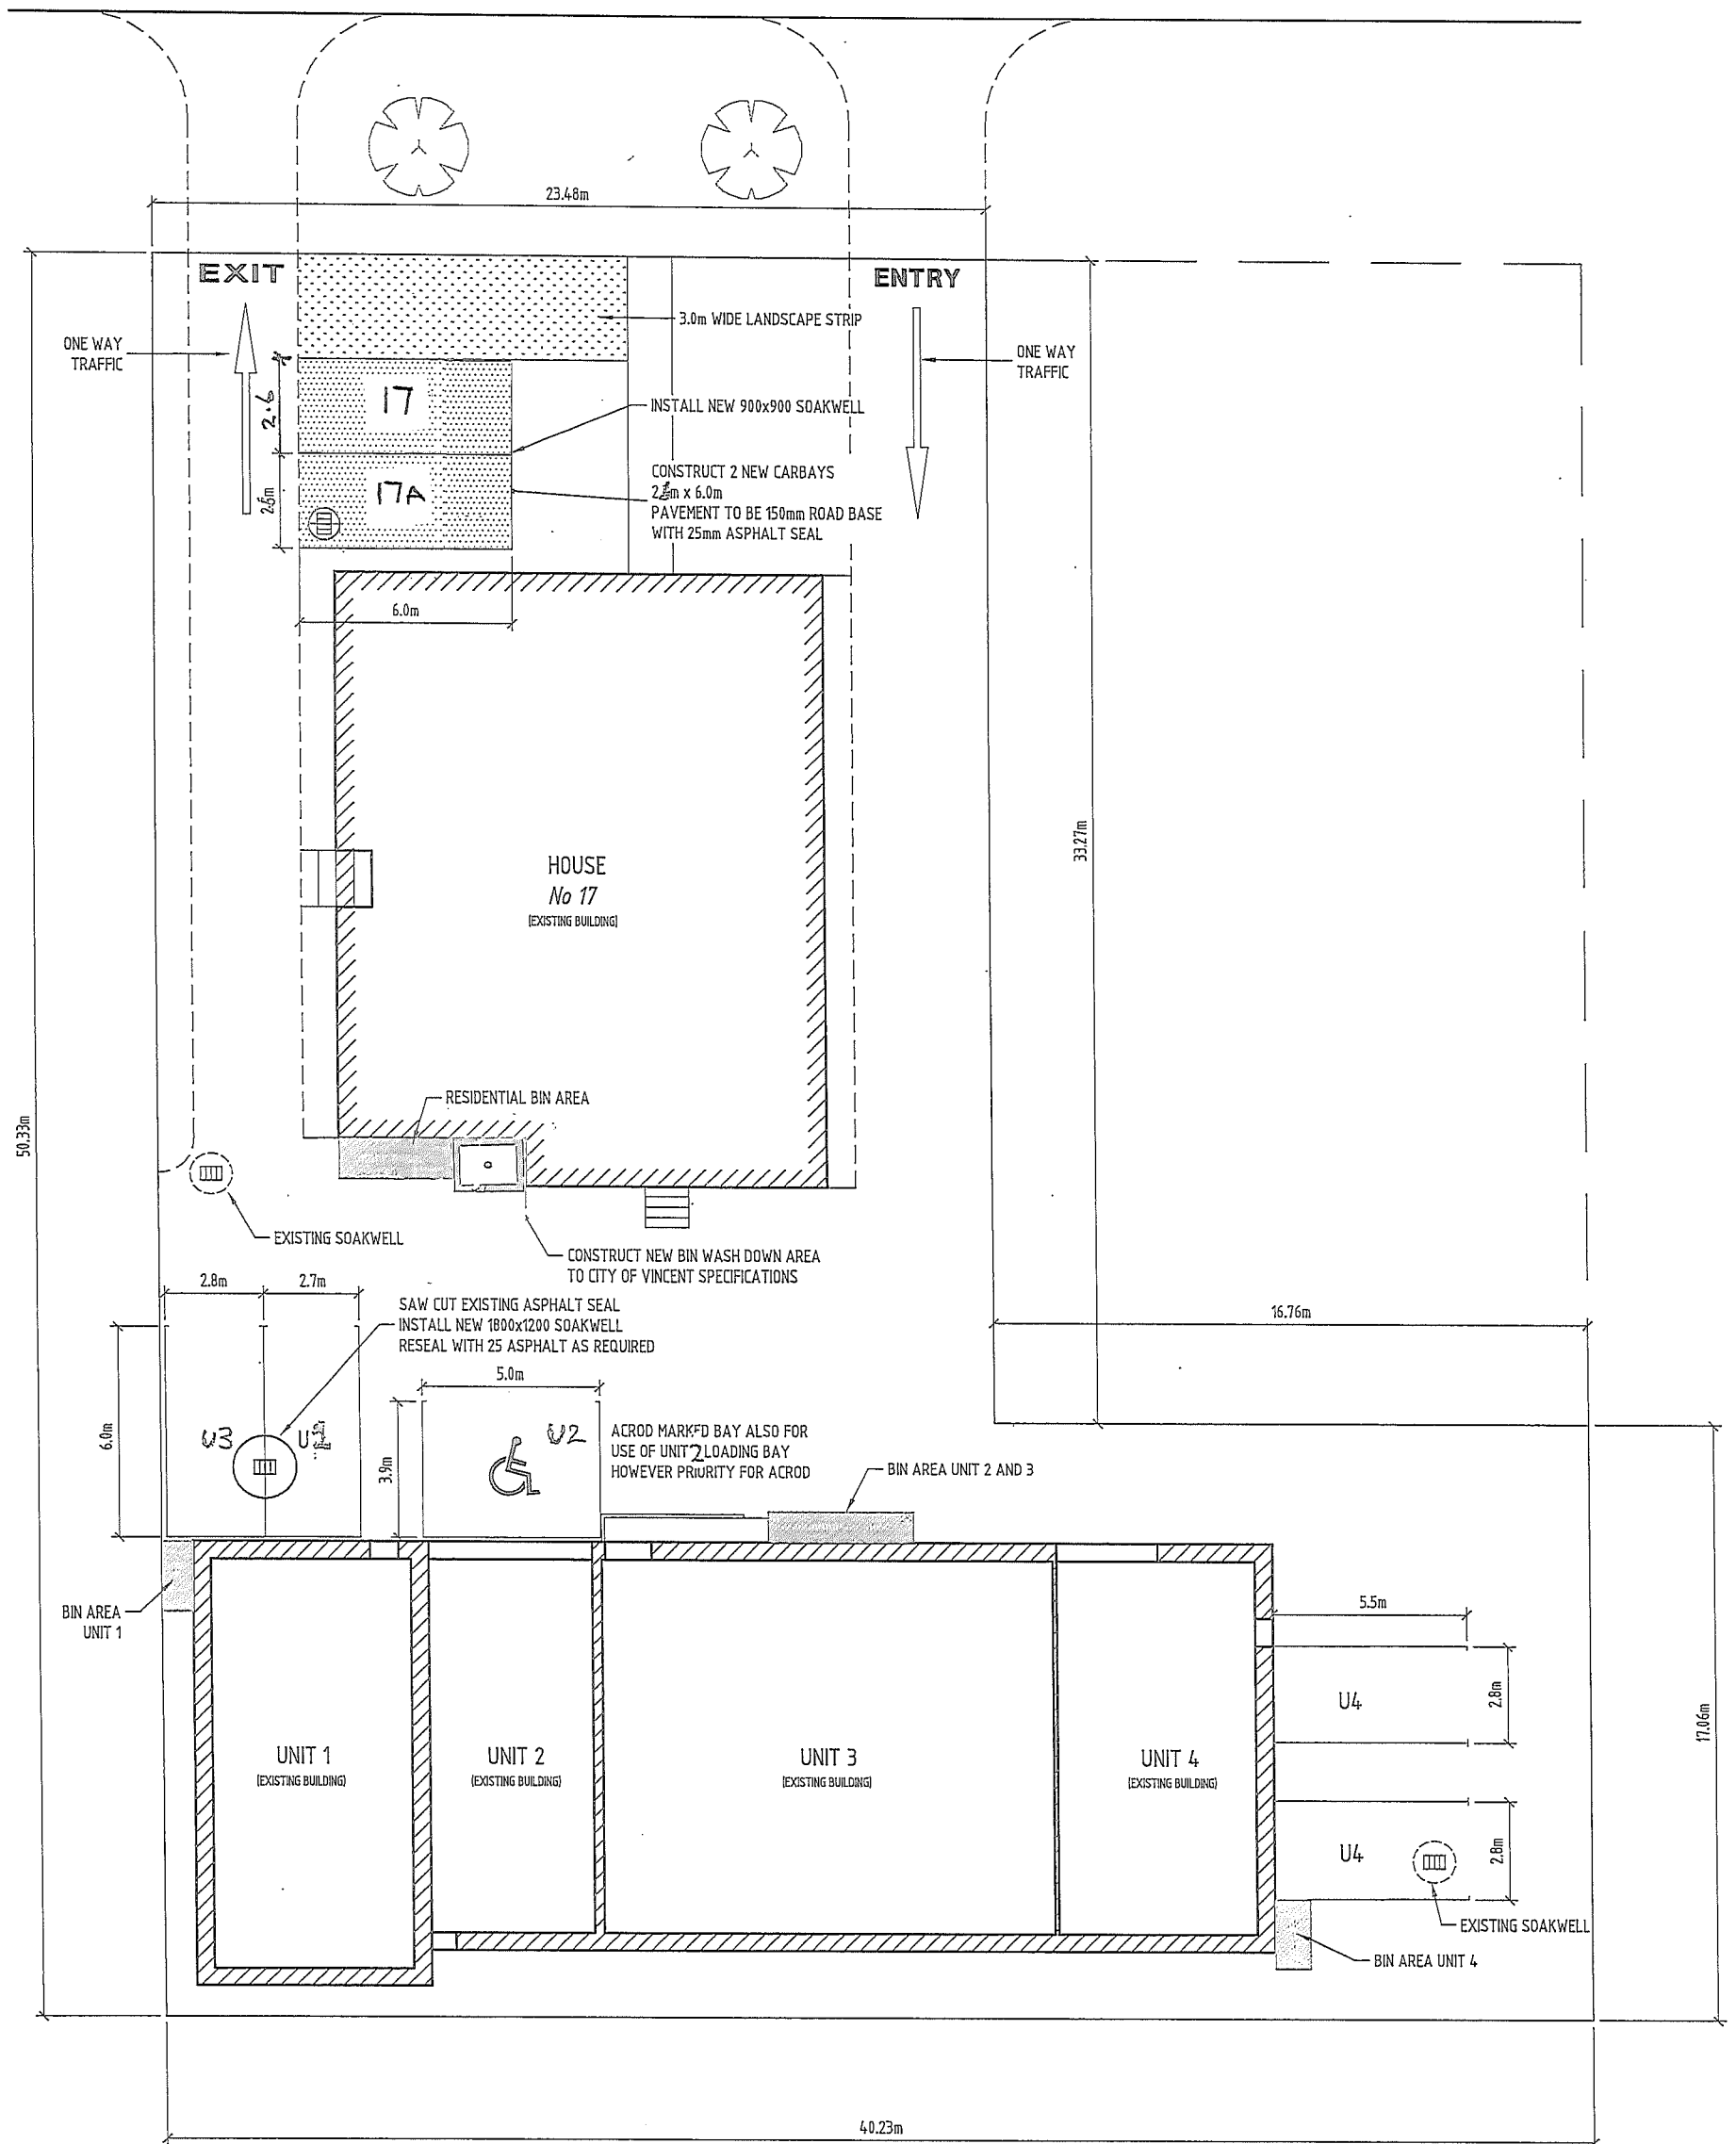

BURT STREET

17 BURT STREET, MT LAWLEY  
 CARBAY, BIN STORES AND WASH DOWN AREA  
 PLAN

ISSUE	B
SCALE	1:200
DATUM	ASSUMED
ORIGINAL DRAWING SIZE	A3