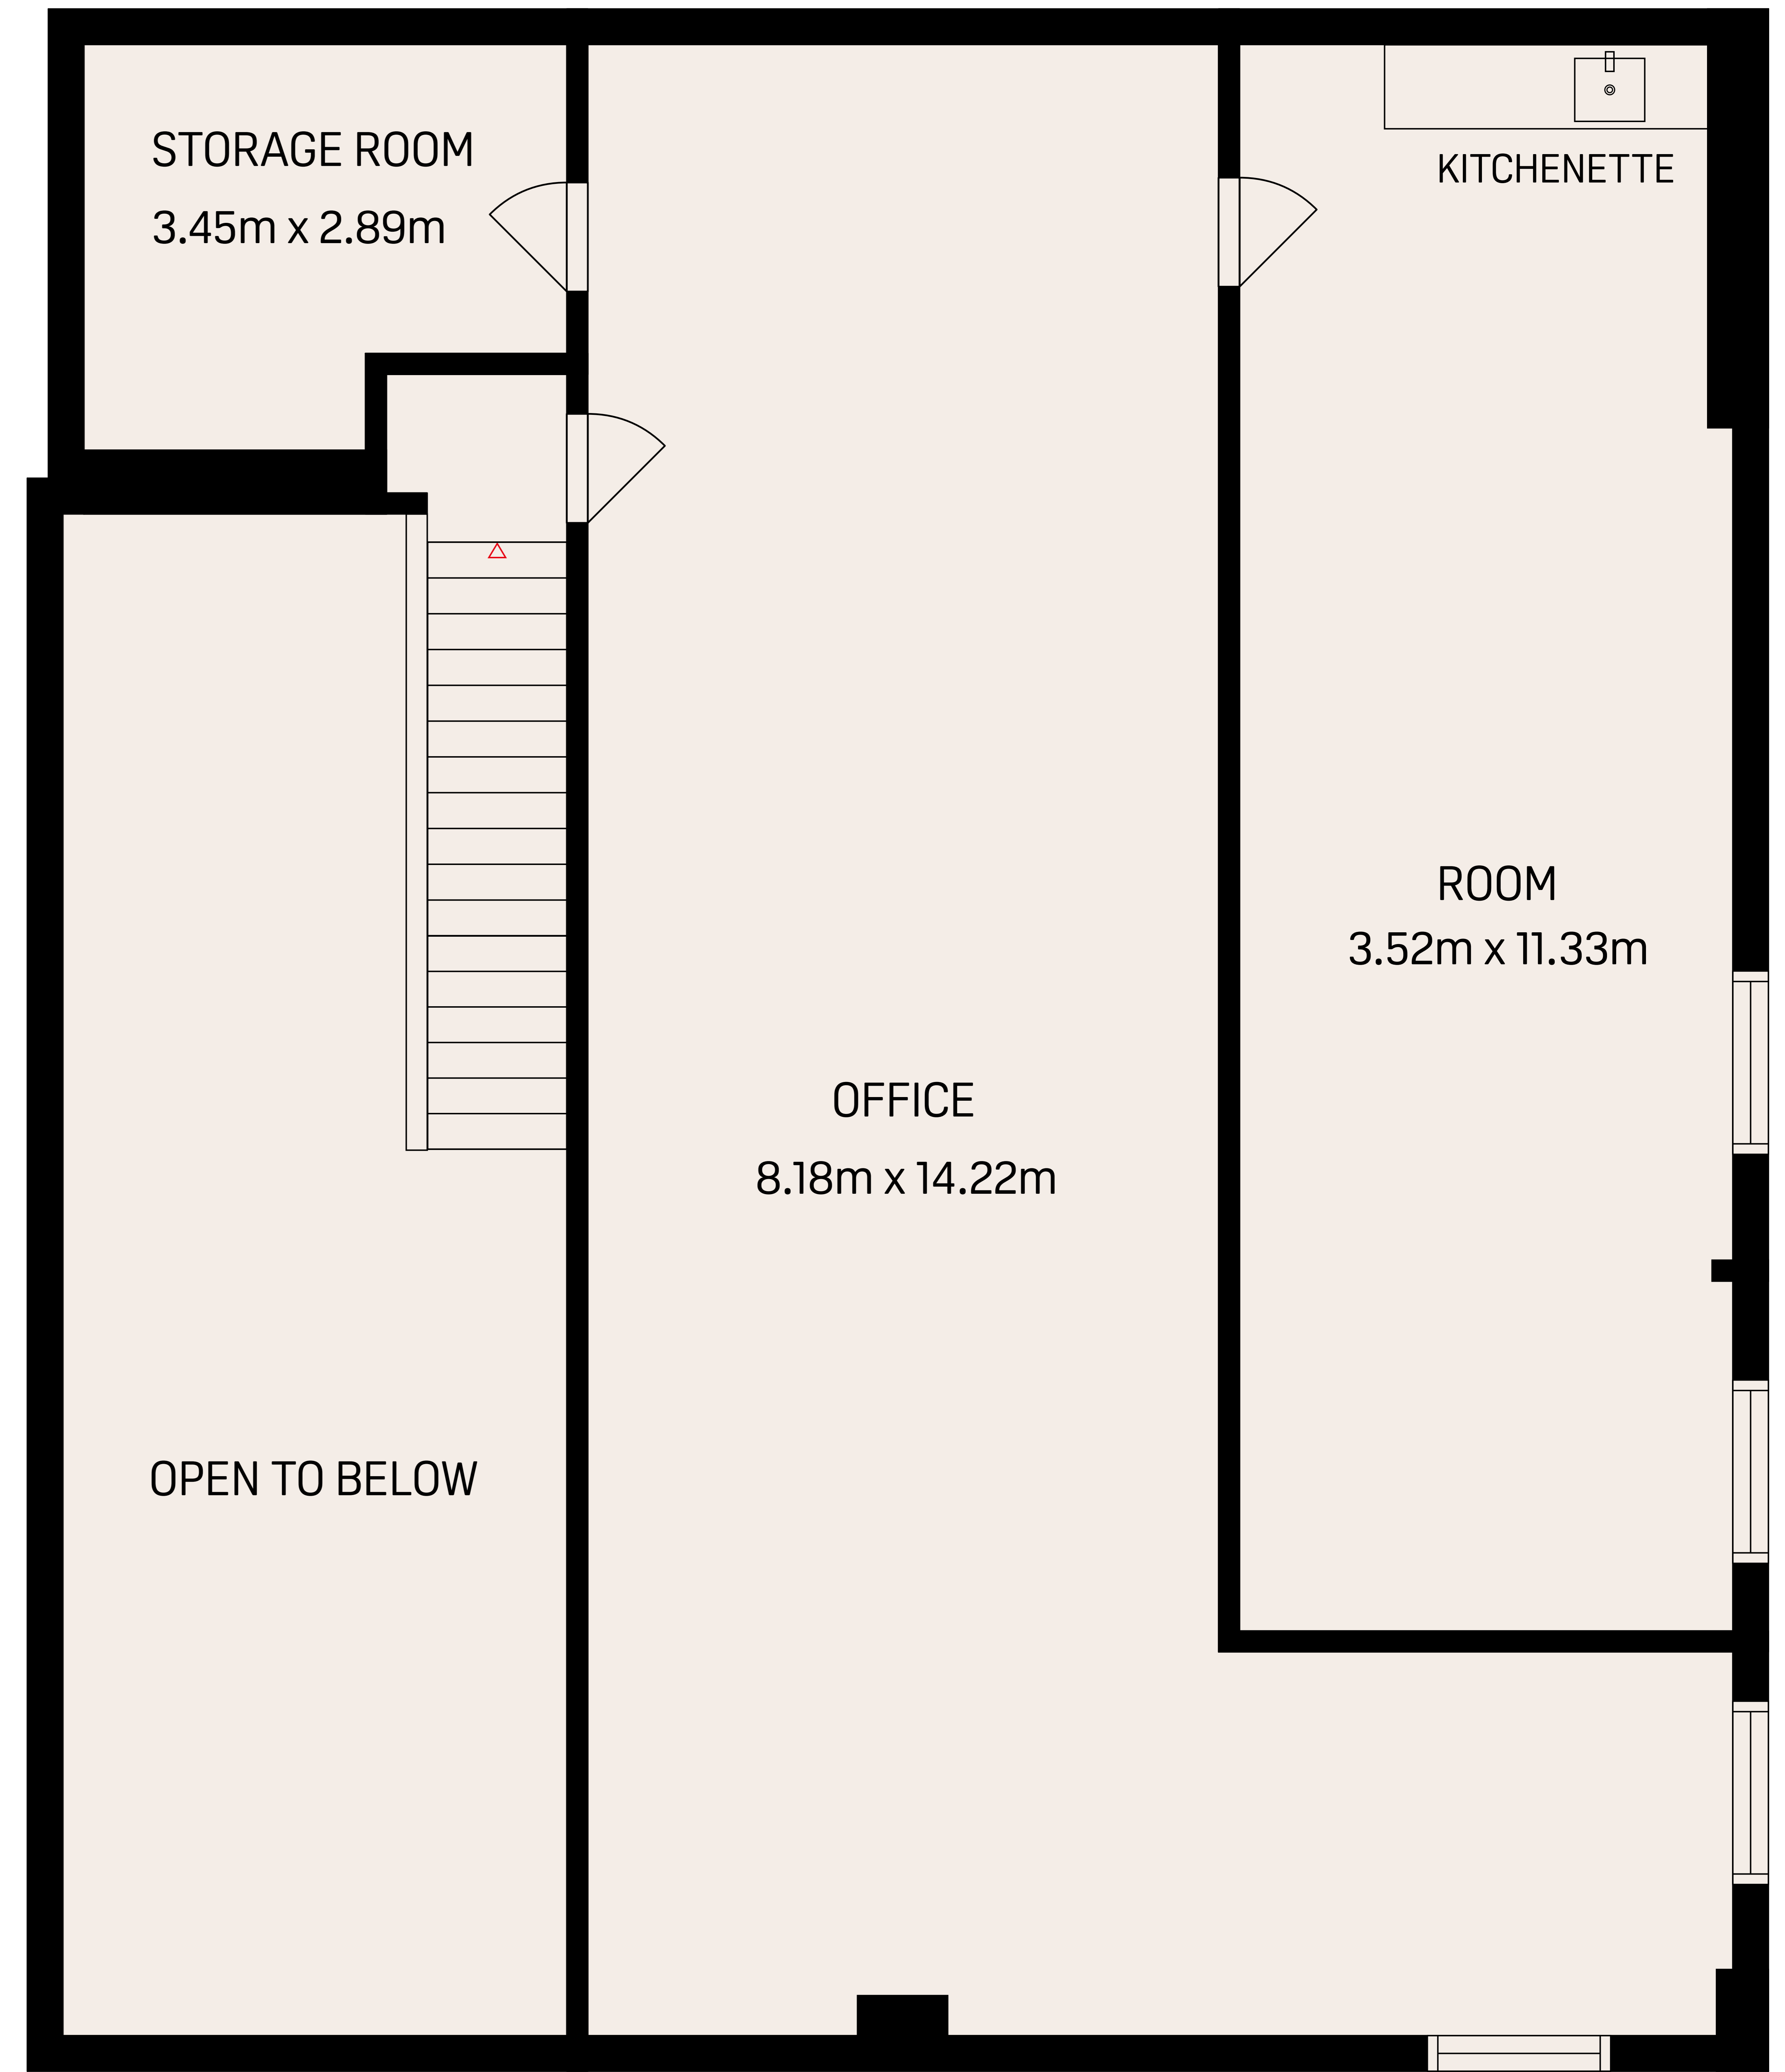

FLOOR 1

FLOOR 2

**U 5/56 INDUSTRIAL DRIVE
MAYFIELD EAST**

Total GLA 292 m2 + 4 car spaces

SIZES AND DIMENSIONS ARE APPROXIMATE, ACTUAL MAY VARY.