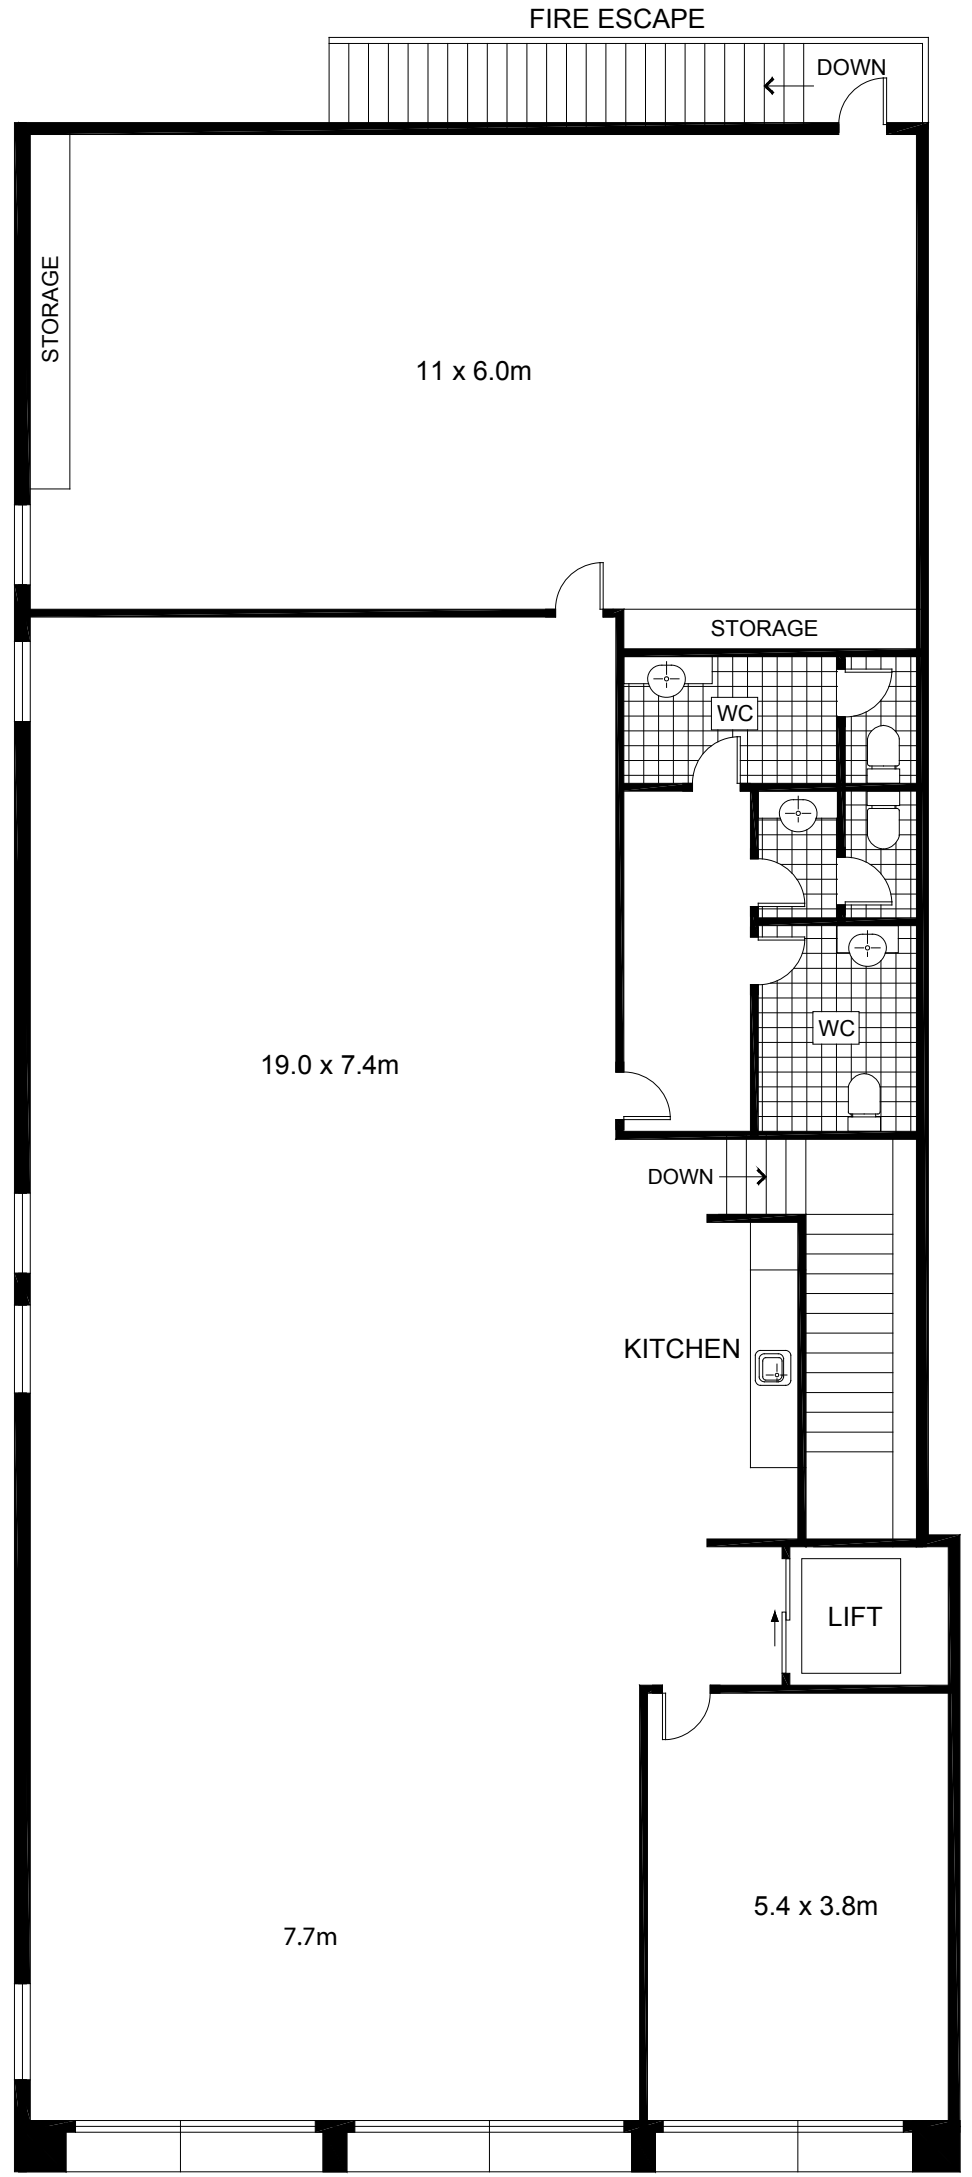

GROUND FLOOR

LEVEL 1

Scale in metres. Indicative only. Dimensions are approximate. All information contained herein is gathered from sources we believe to be reliable. However we cannot guarantee its accuracy and interested persons should rely on their own enquiries.

INT : 547m²

18 Grote Street Adelaide