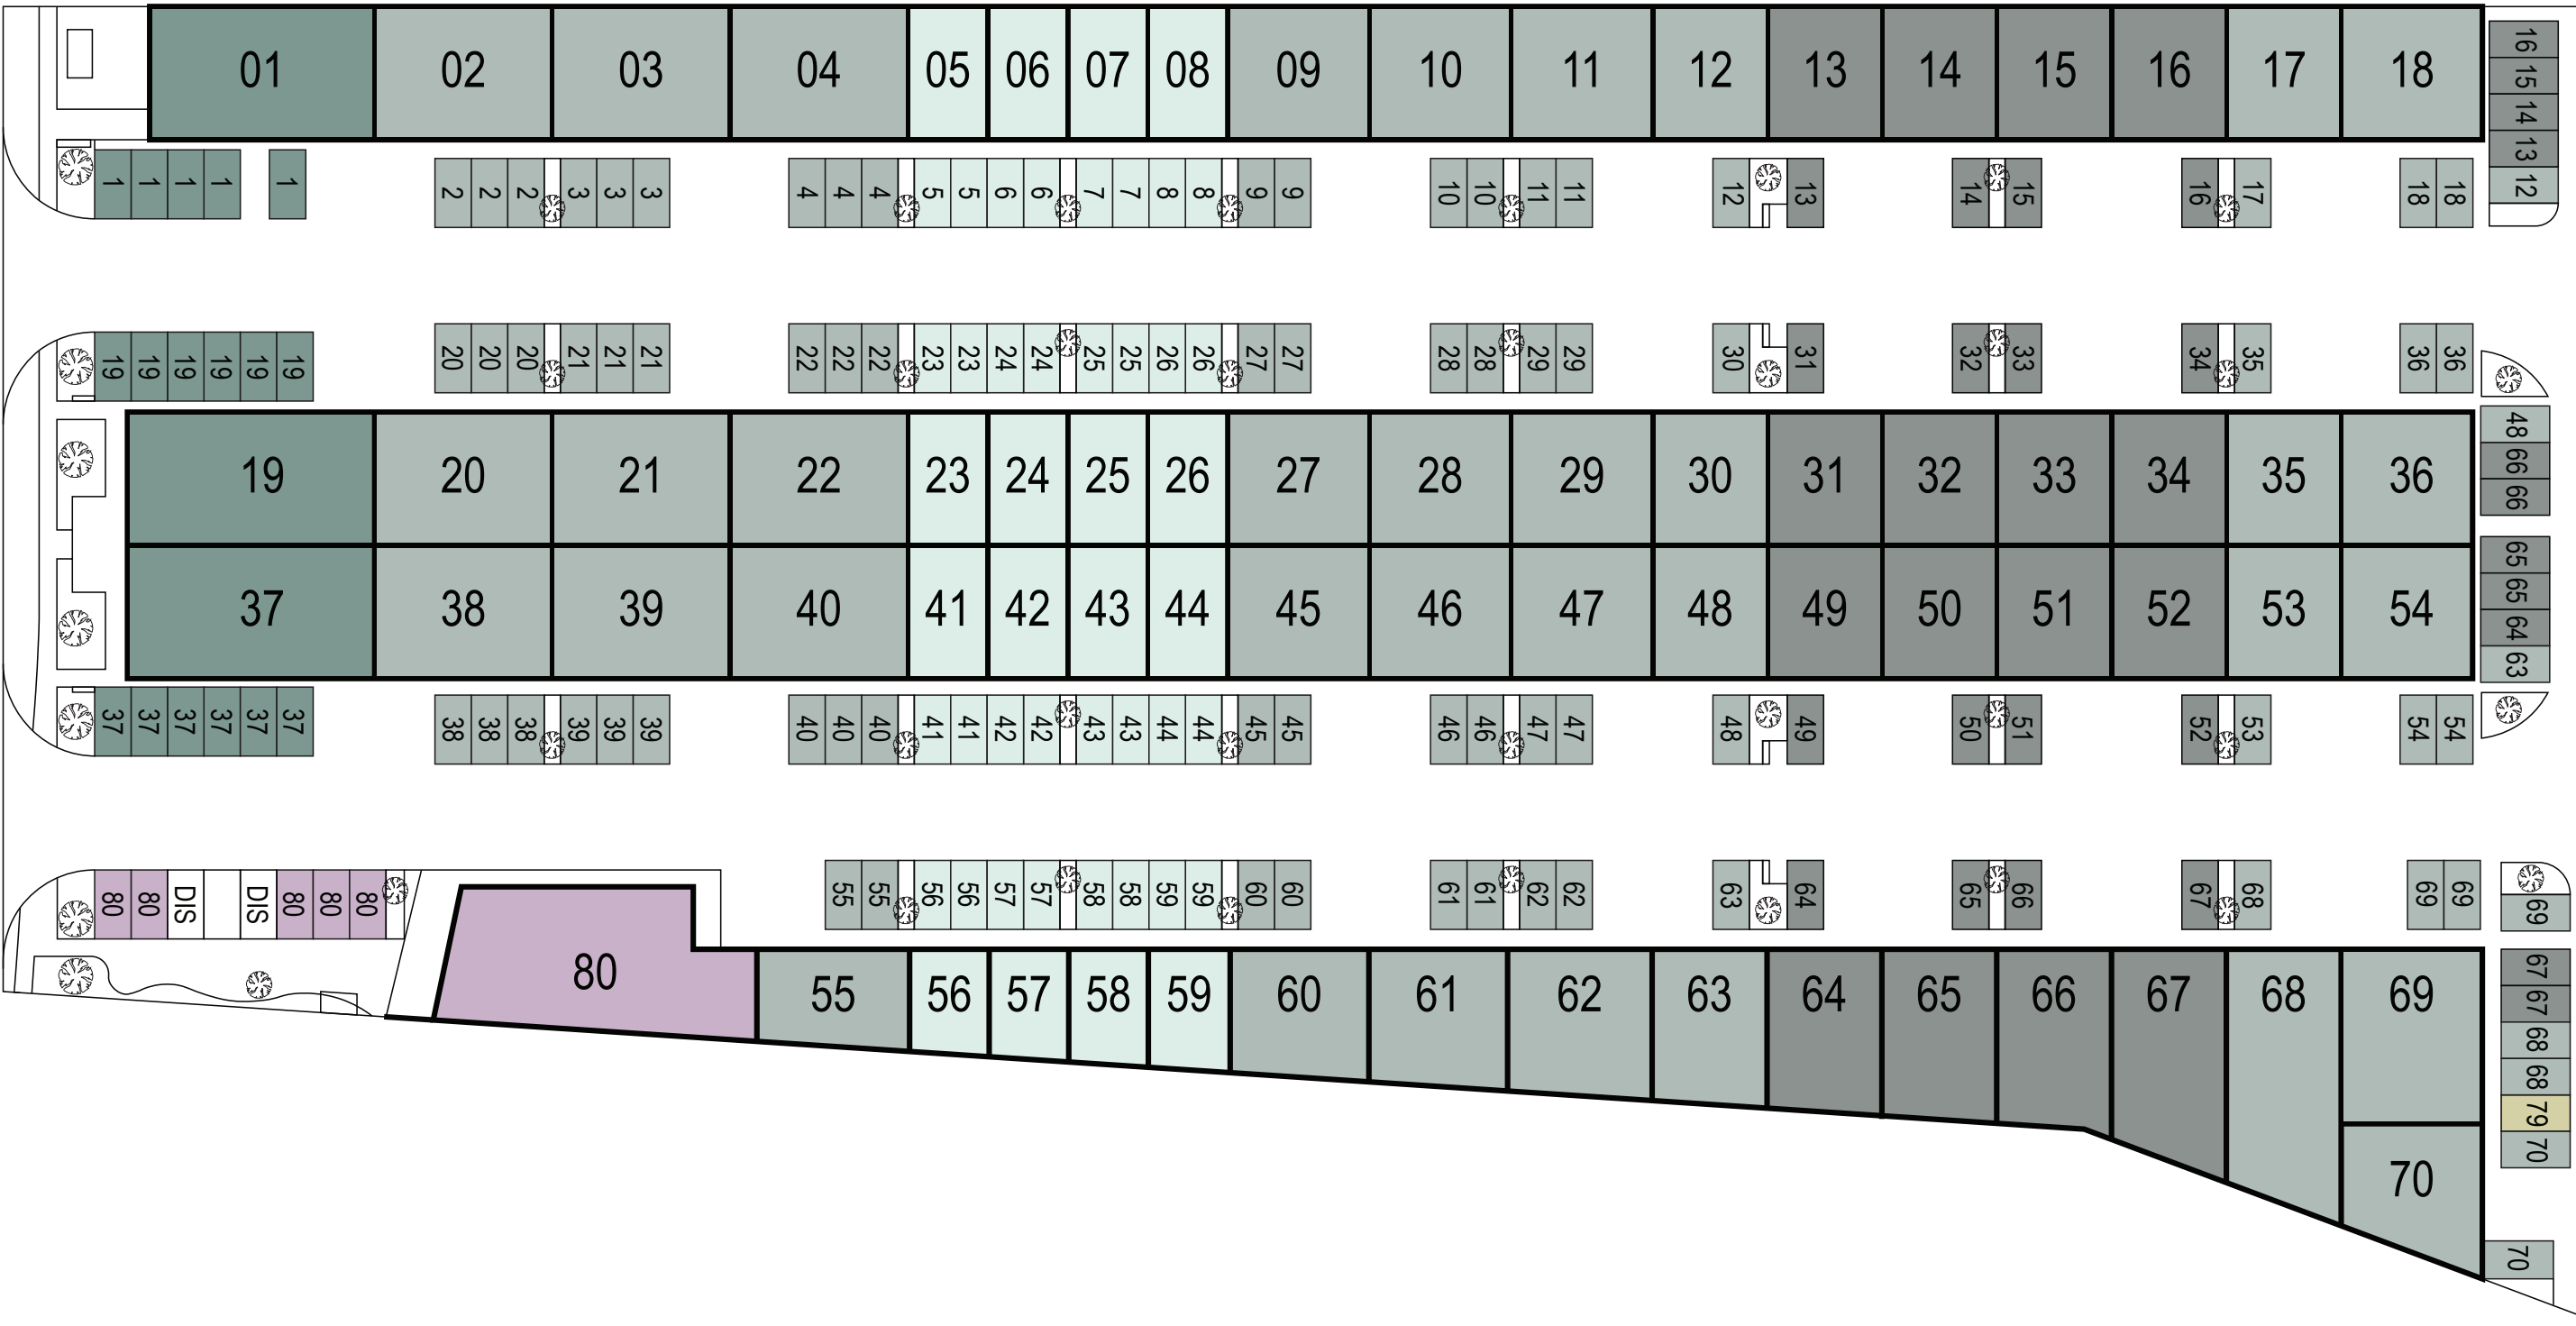

Hume Road

# SITE PLAN & BUILDING TYPES

-  The Dux
-  The Hi-line
-  The Hybrid Crystal
-  The Hybrid Steel
-  The Allrounder
-  The Keepsafe
-  The Tradie
-  Meeting & Amenities
-  Café Modus