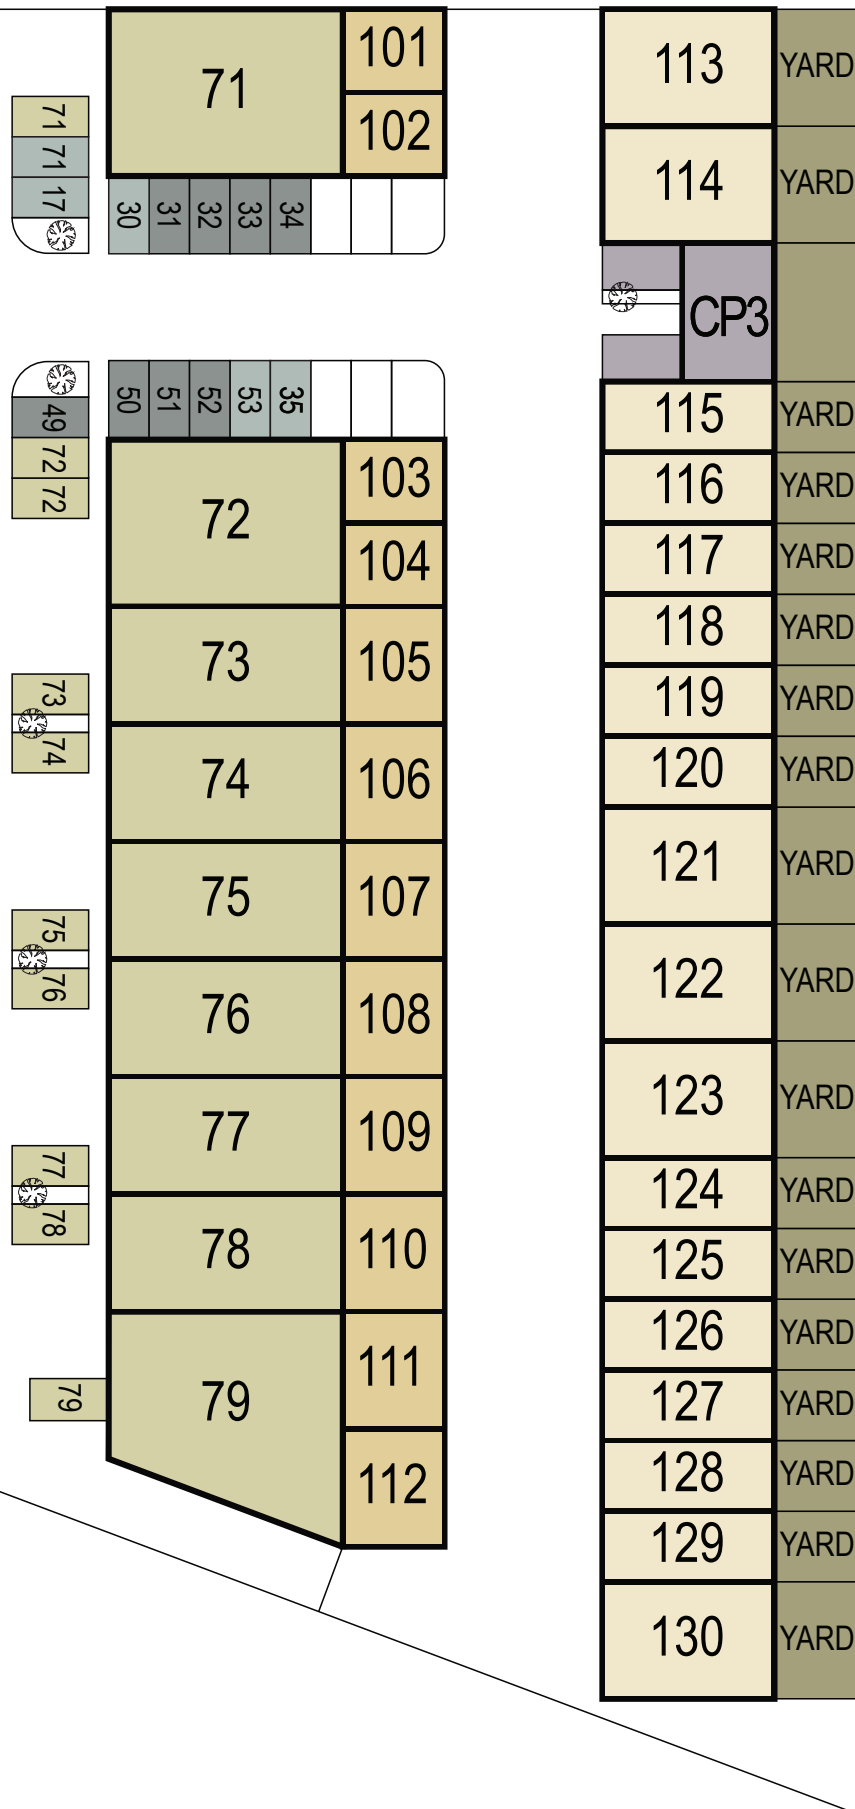

Hume Road

# SITE PLAN & BUILDING TYPES

-  The Dux
-  The Hi-line
-  The Hybrid Crystal
-  The Hybrid Steel
-  The Allrounder
-  The Keepsafe
-  The Tradie
-  Meeting & Amenities
-  Café Modus