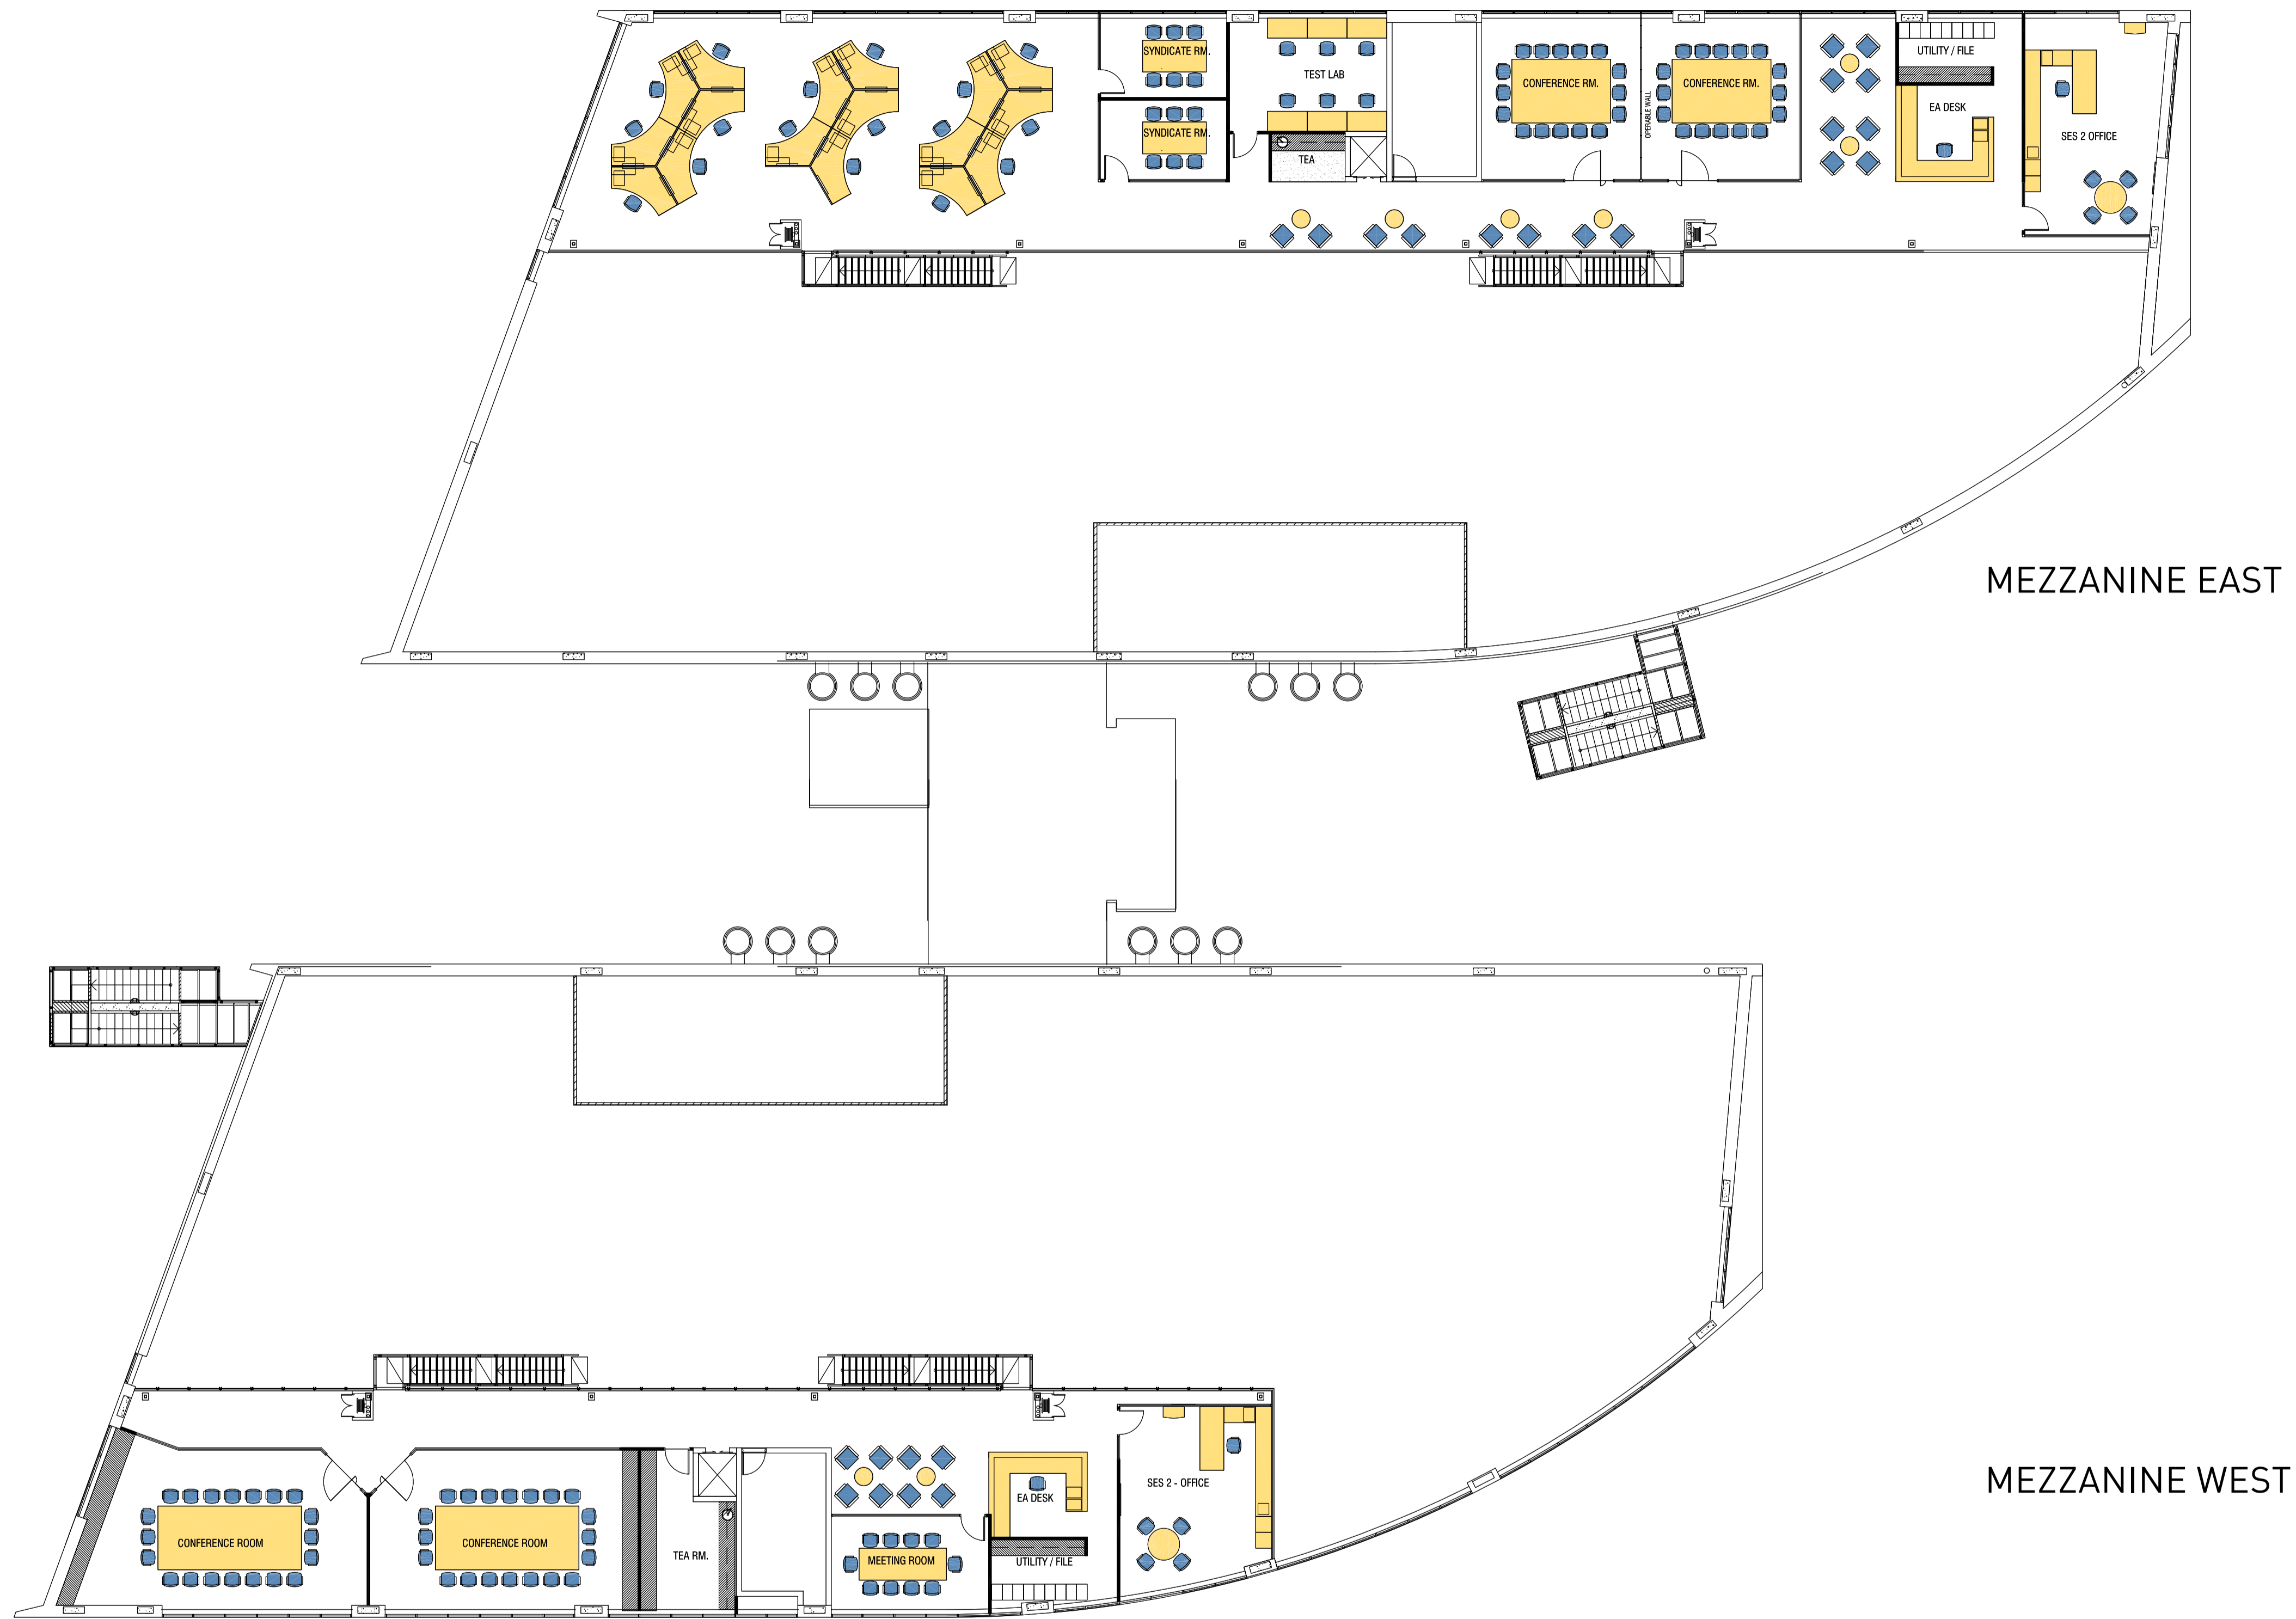

THIRD FLOOR EAST

THIRD FLOOR WEST

14&16 BRINDABELLA CIRCUIT, BRINDABELLA BUSINESS PARK, CANBERRA AIRPORT
 MEZZANINE

MAJURA PARK

AIRPORT TERMINAL

OVAL & BBQ FACILITIES

RETAIL SERVICES & CAFE

CONFERENCE CENTRE

CHILD CARE

OVAL & BBQ FACILITIES

TENNIS COURTS & GYM

RETAIL SERVICES & CAFES

OVER 3,500 PARKING SPACES

14&16 BRINDABELLA CIRCUIT, BRINDABELLA BUSINESS PARK, CANBERRA AIRPORT