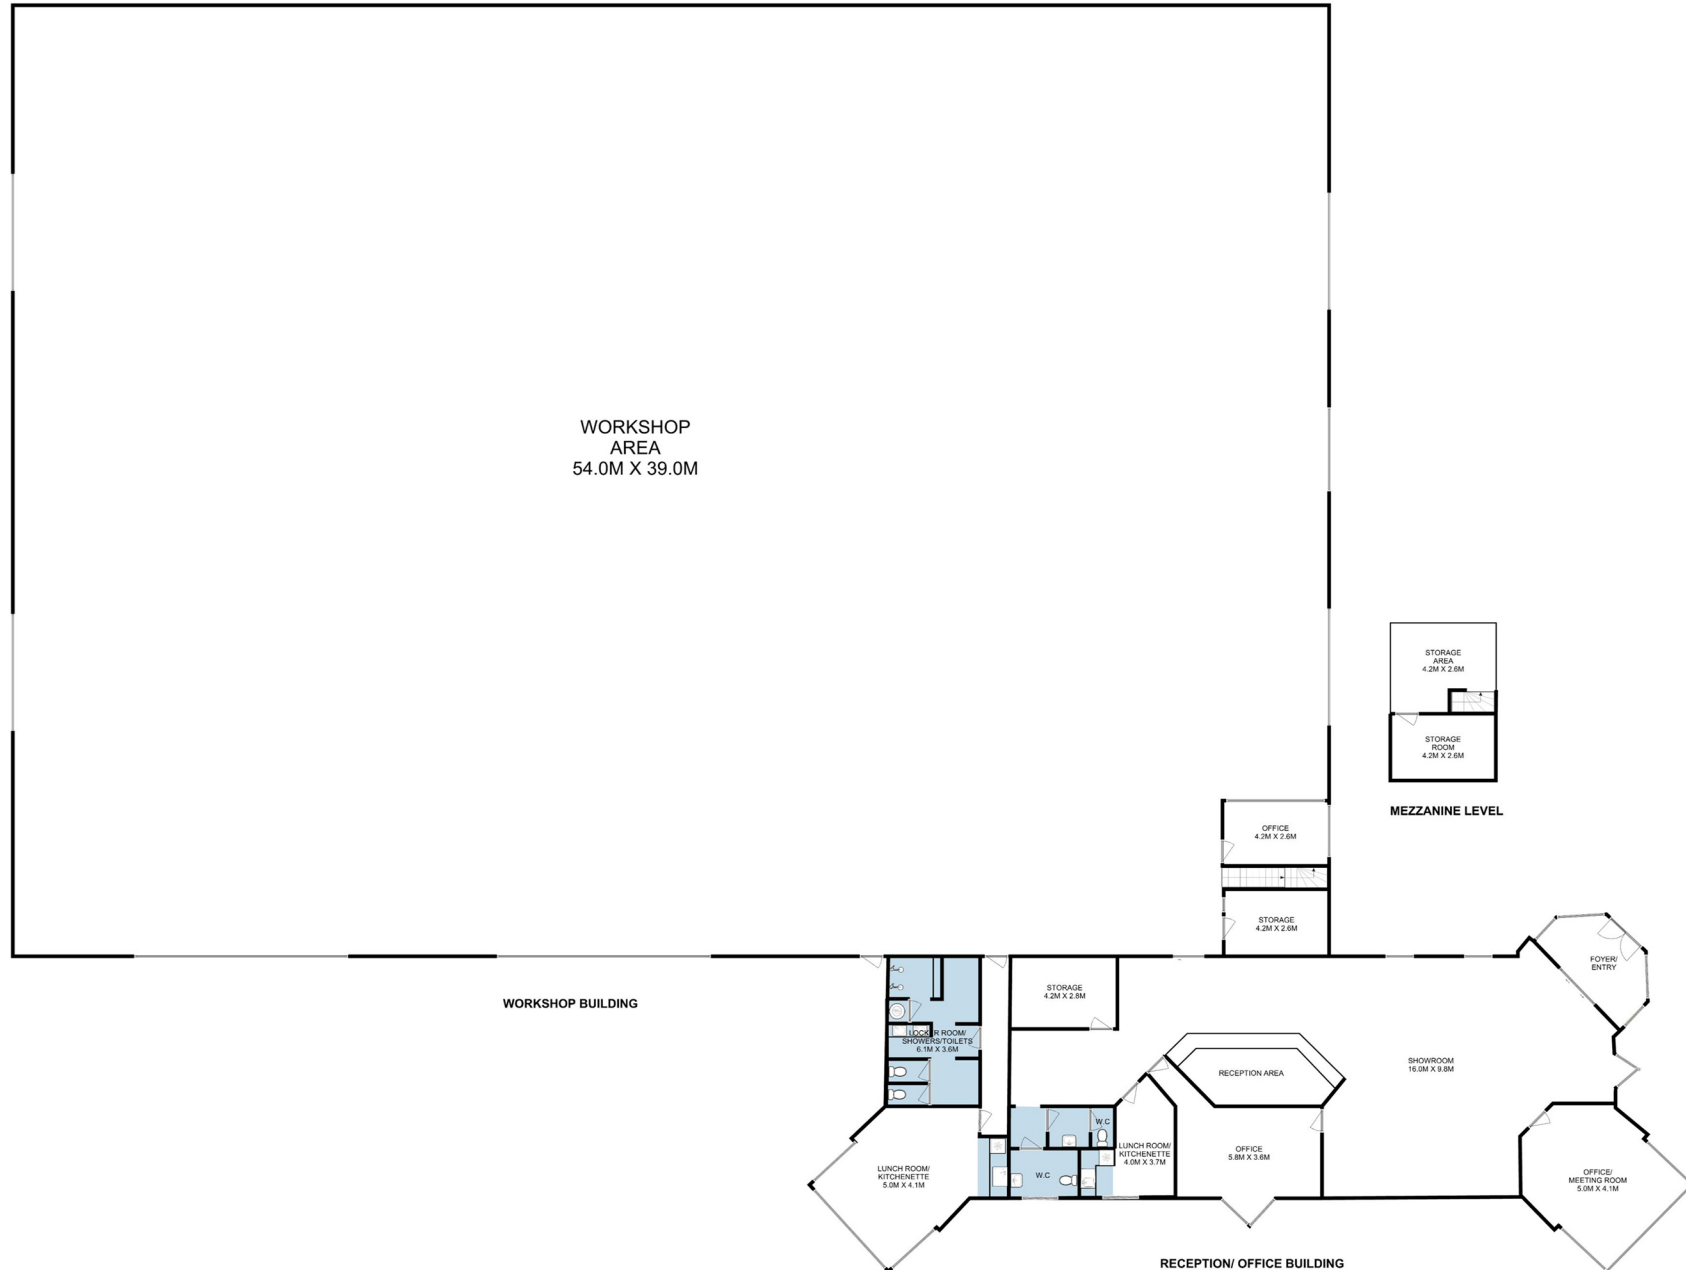

# MORNINGTON

9 Electra Place

Factory/Workshop Area : 2143sqm (230sq)

Reception/Office/ Area : 335.5sqm (36.1sq)

IMPORTANT: measurements are approximate-interested parties need to verify