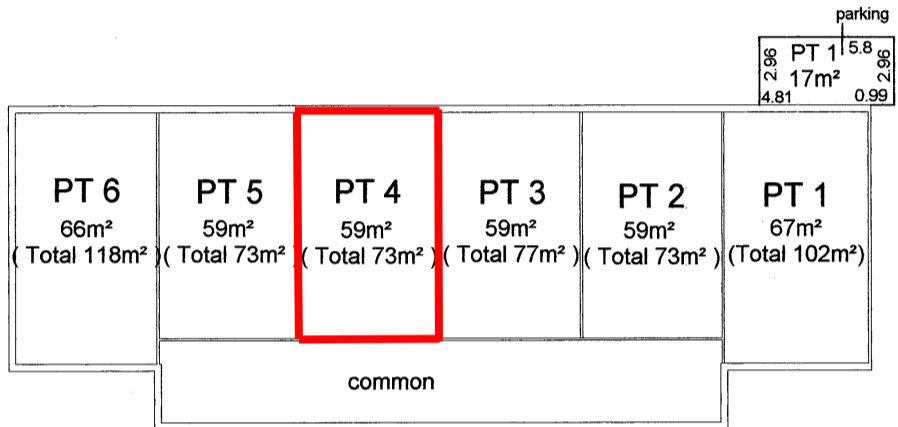

STRATA PLAN No. 31231

LOWER GROUND FLOOR

For other part lots 1 - 6 see sheet 2 of 3 sheets.
 For other part lots 7 - 12 see sheet 3 of 3 sheets.

The Lots designated "parking" are limited to between the upper surface of its floor and to a height of 3 metres above excluding where covered.

Scale 1 : 300

STRATA PLAN No. 31231

GROUND FLOOR

For other part lots 1 - 6 see sheet 1 of 3 sheets.

The Lots designated "parking" are limited to between the upper surface of its floor and to a height of 3 metres above excluding where covered.

Scale 1 : 300