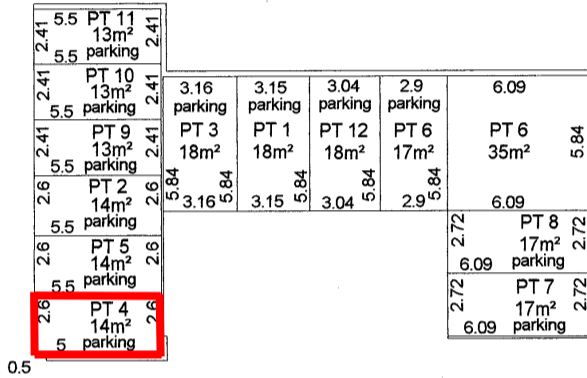

STRATA PLAN No. 31231

LOWER GROUND FLOOR

For other part lots 1 - 6 see sheet 2 of 3 sheets.
 For other part lots 7 - 12 see sheet 3 of 3 sheets.

The Lots designated "parking" are limited to between the upper surface of its floor and to a height of 3 metres above excluding where covered.

Scale 1 : 300

STRATA PLAN No. 31231

GROUND FLOOR

For other part lots 1 - 6 see sheet 1 of 3 sheets.

The Lots designated "parking" are limited to between the upper surface of its floor and to a height of 3 metres above excluding where covered.

Scale 1 : 300