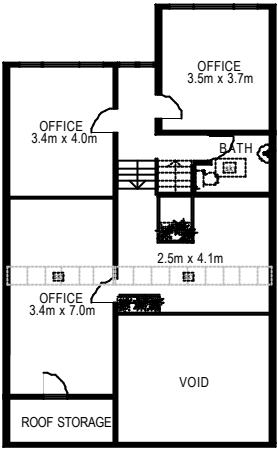

65 Darling Street, Balmain East

Internal area approx 207m2

Upper Level

FLOORPLANNERS Mob 0419 494 976

This floorplan serves as a guide for promotional purposes only and should not be relied upon for specific detail. No liability will be acce