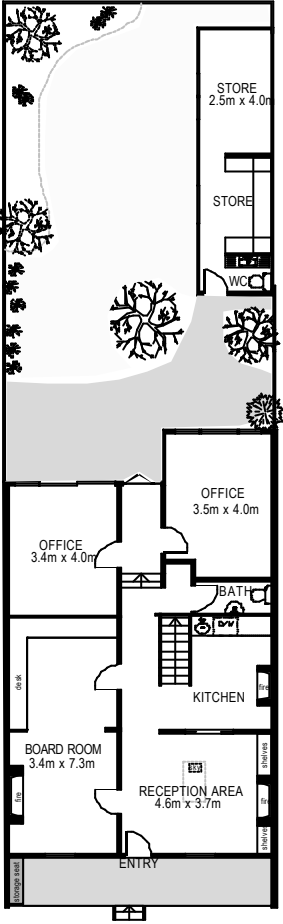

65 Darling Street, Balmain East

Internal area approx 207m2

Upper Level

FLOORPLANNERS Mob 0419 494 976

This floorplan serves as a guide for promotional purposes only and should not be relied upon for specific detail. No liability will be acce