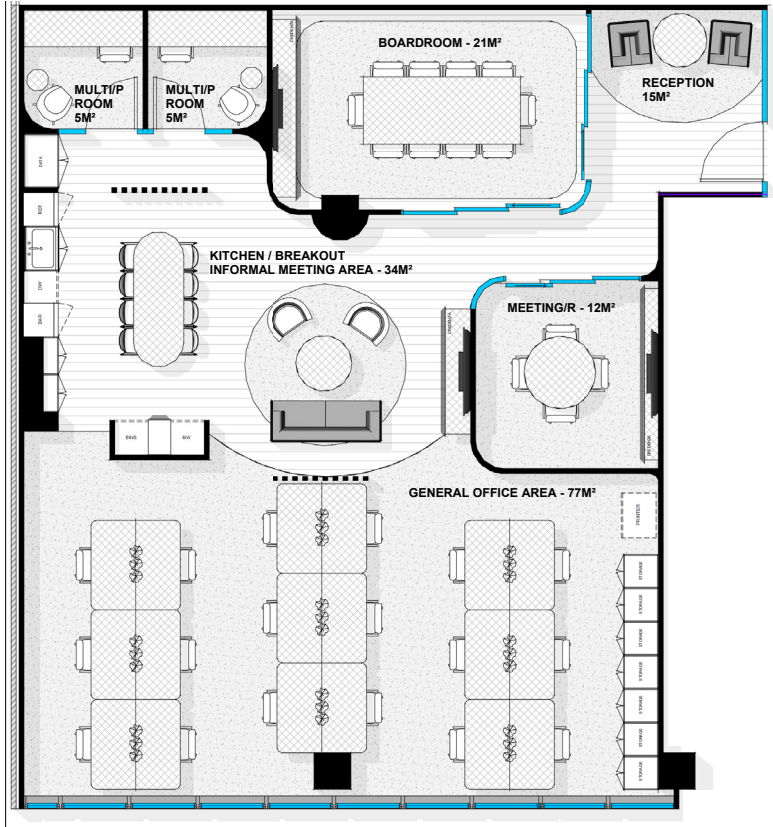

25 Bligh St Exclusives