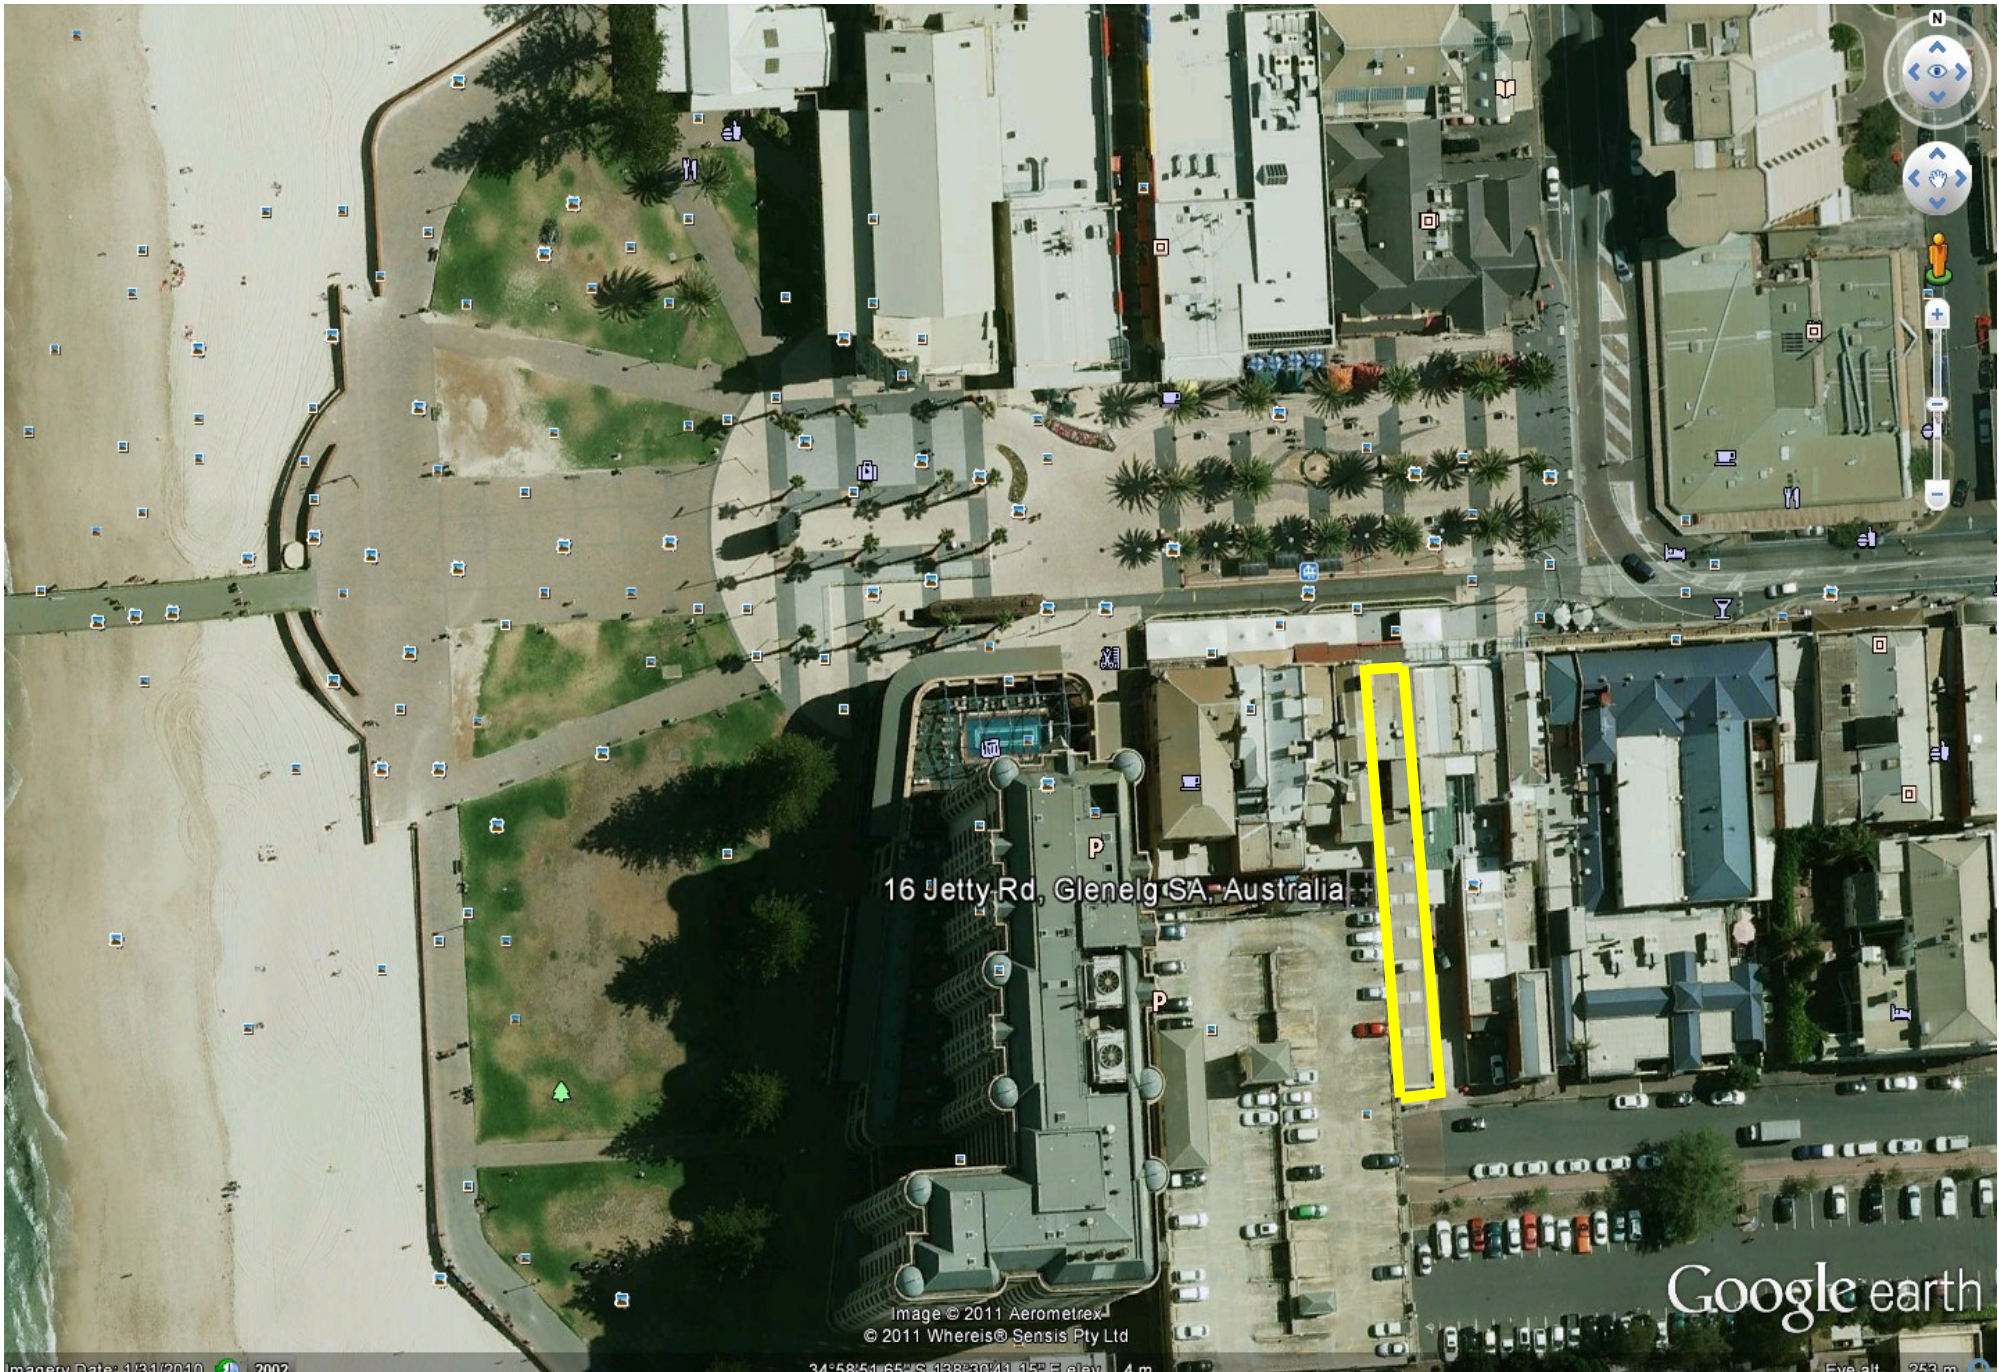

16 Jetty Rd, Glenelg SA, Australia

Google earth

Image © 2011 Aerometrex
© 2011 Whereis© Sensis Pty Ltd

Imagery Date: 1/31/2010

34°58'51.65"S 138°30'41.15"E Elev: 4m

Elev: 253m