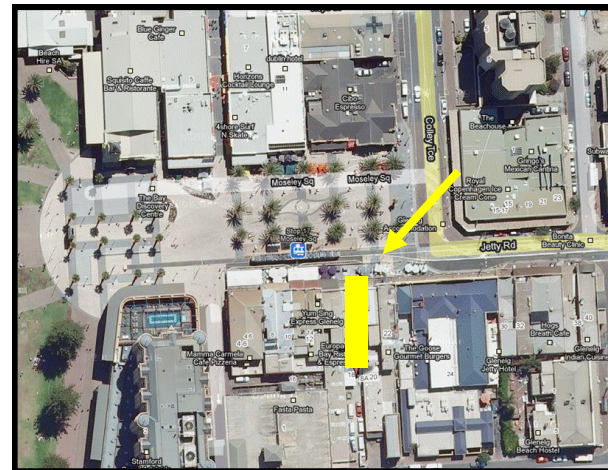

16 Jetty Road, Glenelg

excellent retail tenancy in prominent & vibrant location!

- area of approximately 330SQM located on busy Moseley Square close to national retailers.
- great passerby traffic
- tenancy is adaptable for varied retail use
- close to jeans west & ice design

Please call for more information

For Lease

Peter Murphy

0418 821 007

pm@polites.com.au