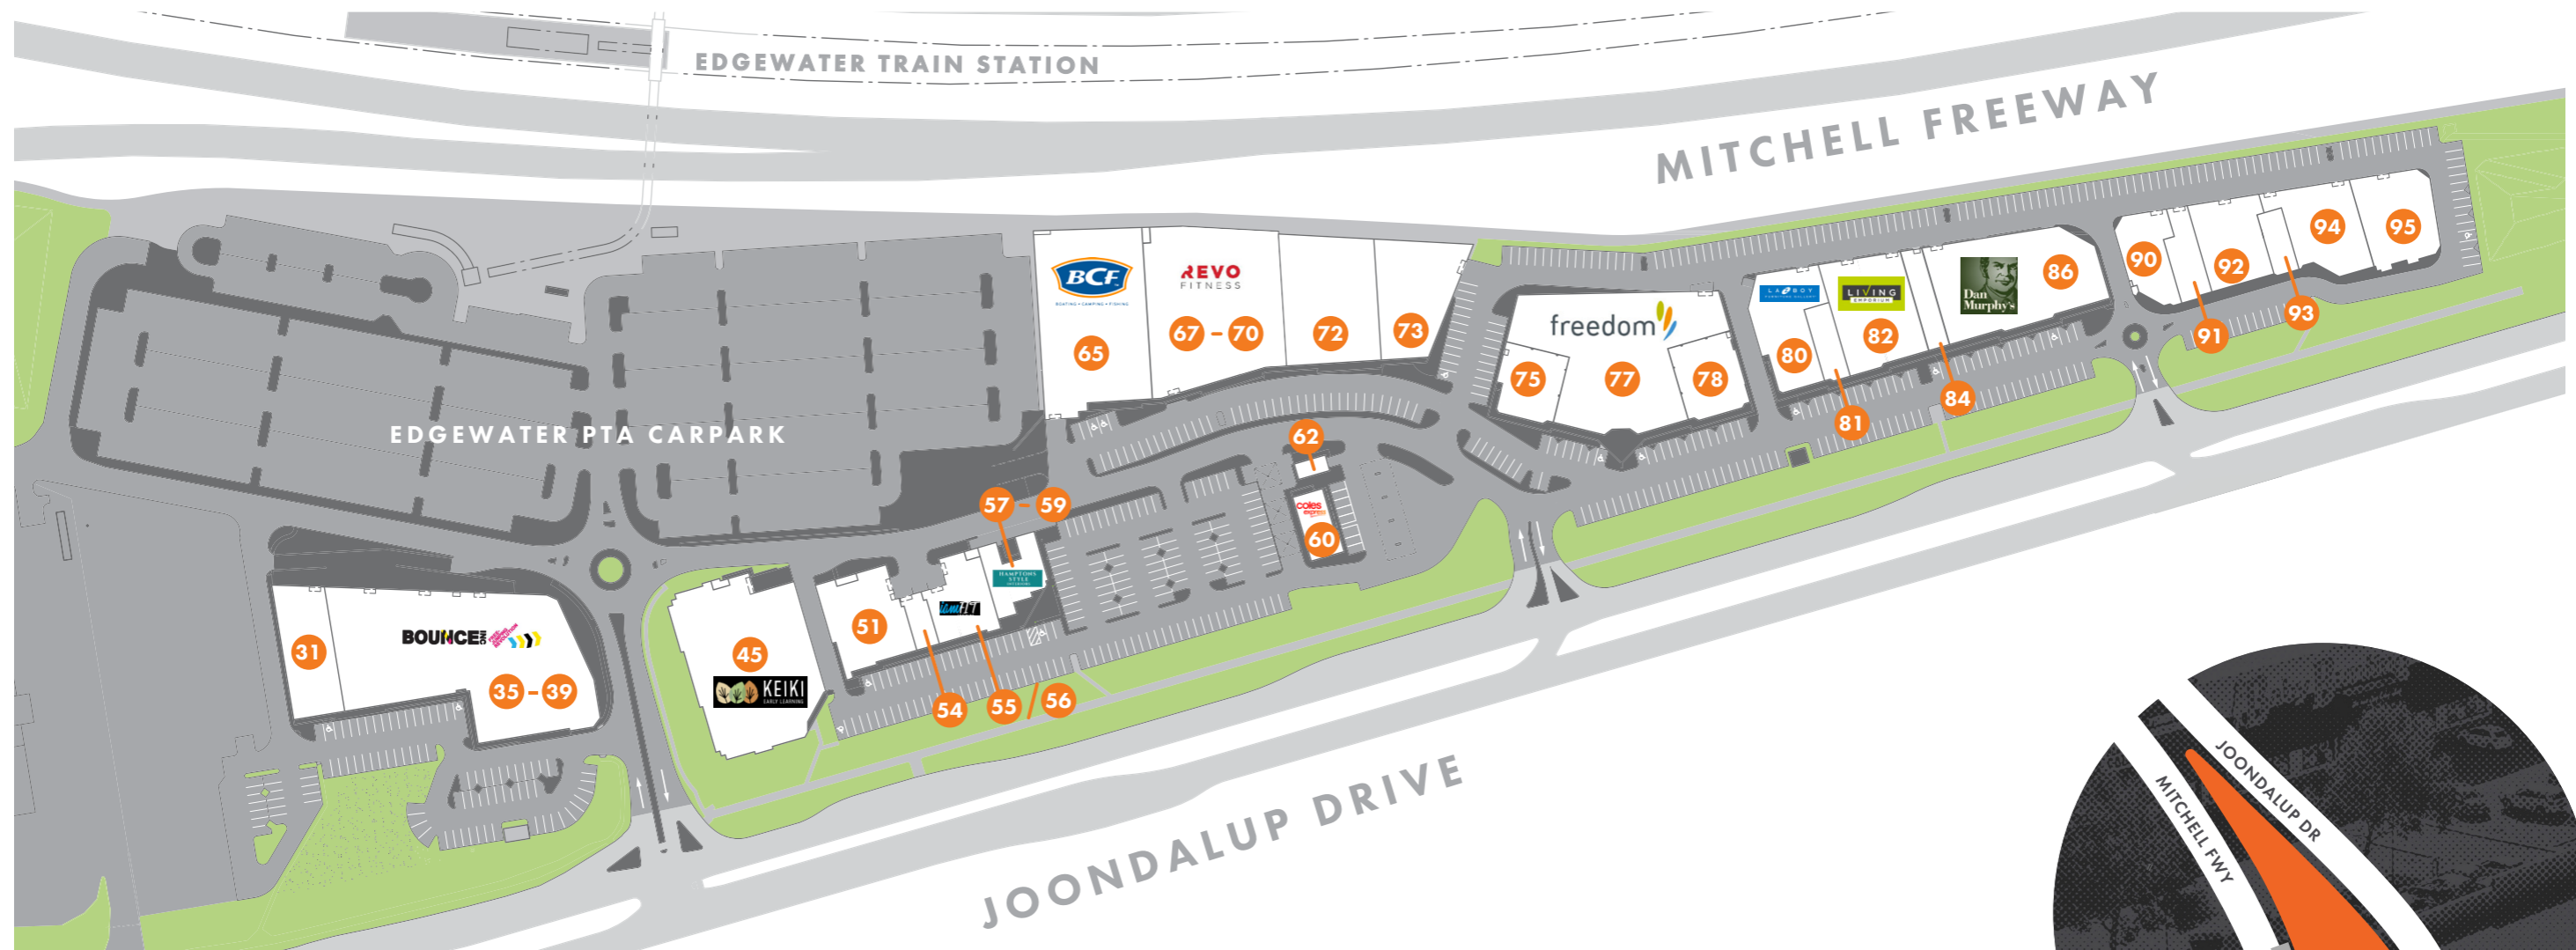

"JOONDALUP GATE NORTH"

57 Joondalup Dr, Joondalup WA

Tenancy	GLA	Retailers
31	651	Mobility
35-39	2,969	Bounce
45	1,930	Keiki Early Learning Centre
51	648	Telethon Kids Institute
54	123	Bike Time
55-56	432	I Am Fit
57-59	371	Hamptons Style Interiors
60	2,030	Shell / Coles Express
62	740	Geowash Carwash
65	1,849	BCF

Tenancy	GLA	Retailers
67-70	1,991	REVO Fitness
72	1,142	Vacant
73	829	Vacant
75-77	1,611	Freedom Furniture
78	472	Orbit Fitness
80	660	La-Z-Boy
81	190	Godfreys
82	863	Living Emporium
84	208	WA Pool Warehouse
86	1,418	Dan Murphy's

Tenancy	GLA	Retailers
90	402	North Metropolitan Health Service
91	254	Rug Republic
92	546	AMX
93	155	West Coast Supps
94	646	Red Cross Blood Donor Centre
95	638	X-Golf
Total GLA	22,068	
Car Park	610 Bays	

*Plans are not to scale and are subject to change