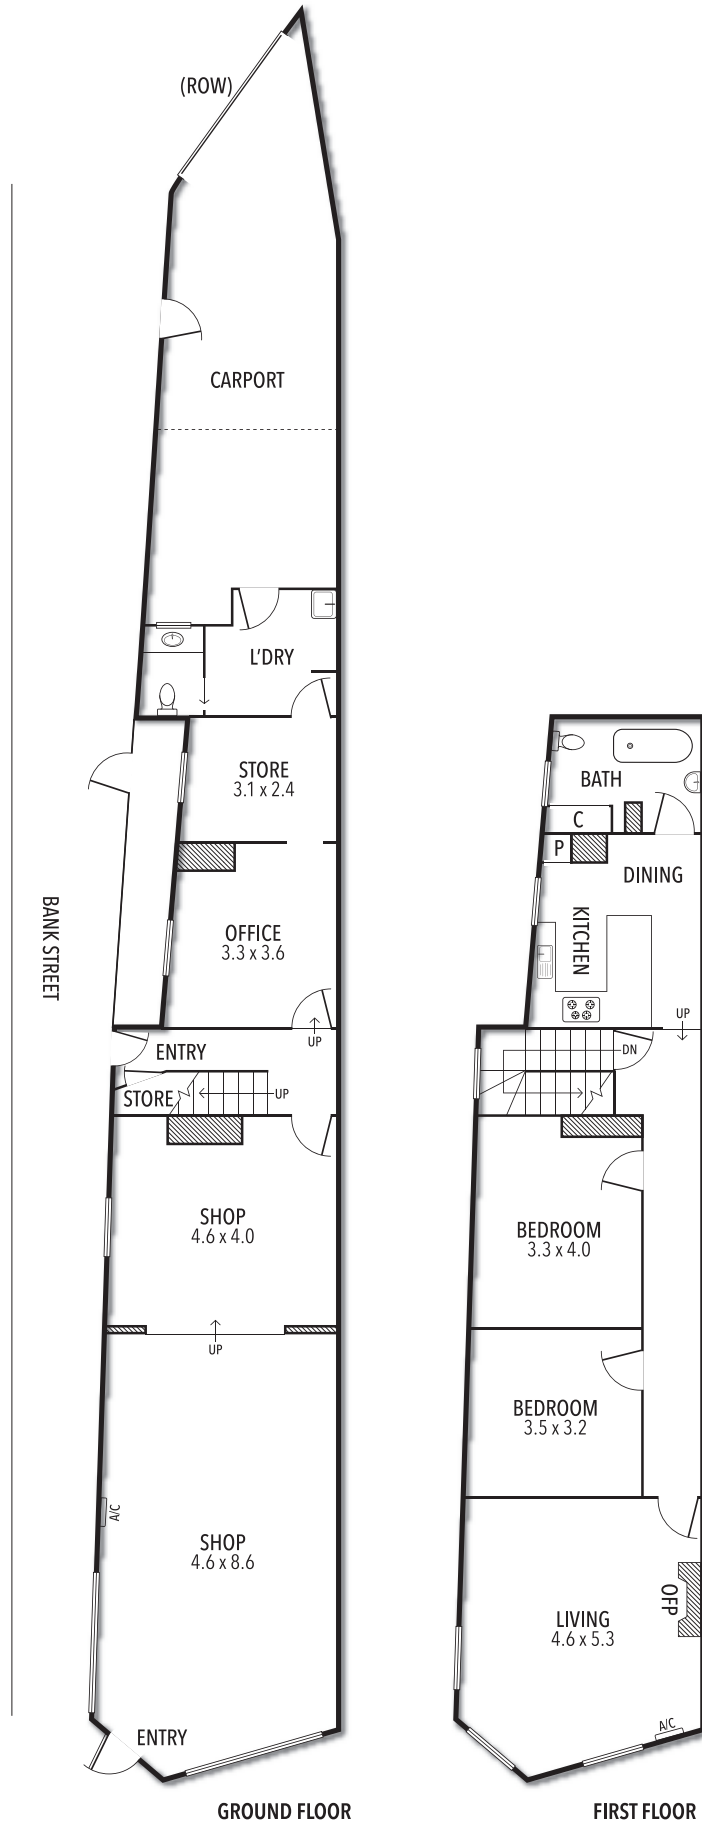

407 MOUNT ALEXANDER ROAD, ASCOT VALE

THE ABOVE PLAN IS AN ARTIST'S IMPRESSION ONLY, IT INCLUDES ELEMENTS THAT ARE FOR DISPLAY PURPOSES ONLY AND MAY NOT BE TO SCALE. LANDSCAPING SHOWN IS INDICATIVE ONLY. DIMENSIONS ARE APPROXIMATE.