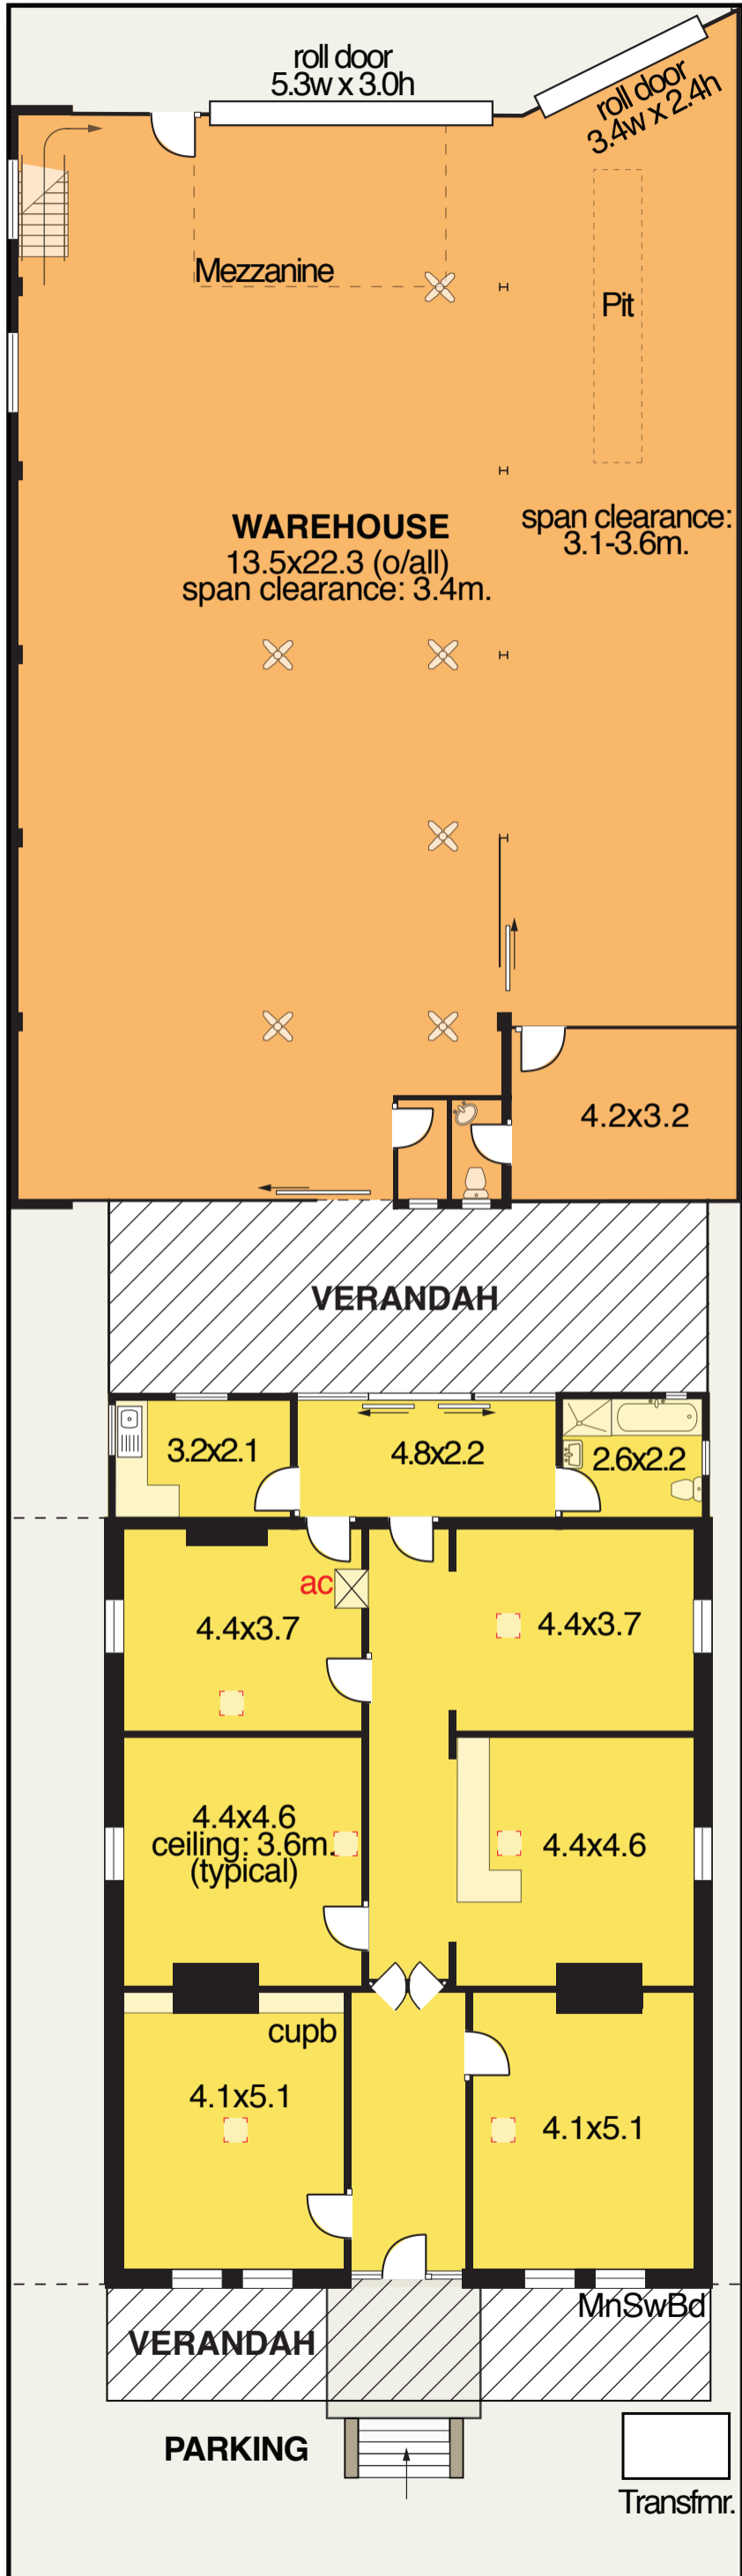

Little King William Street

**63 King William Street, Kent Town**

**ESTIMATED GROSS AREA**

Warehouse	284 sq. metres
Offices/Amenities	191 sq. metres
<hr/>	
Total Gross L.A.	475 sq. metres
Site (approx.)	660 sq. metres

a/c outlets

King William Street