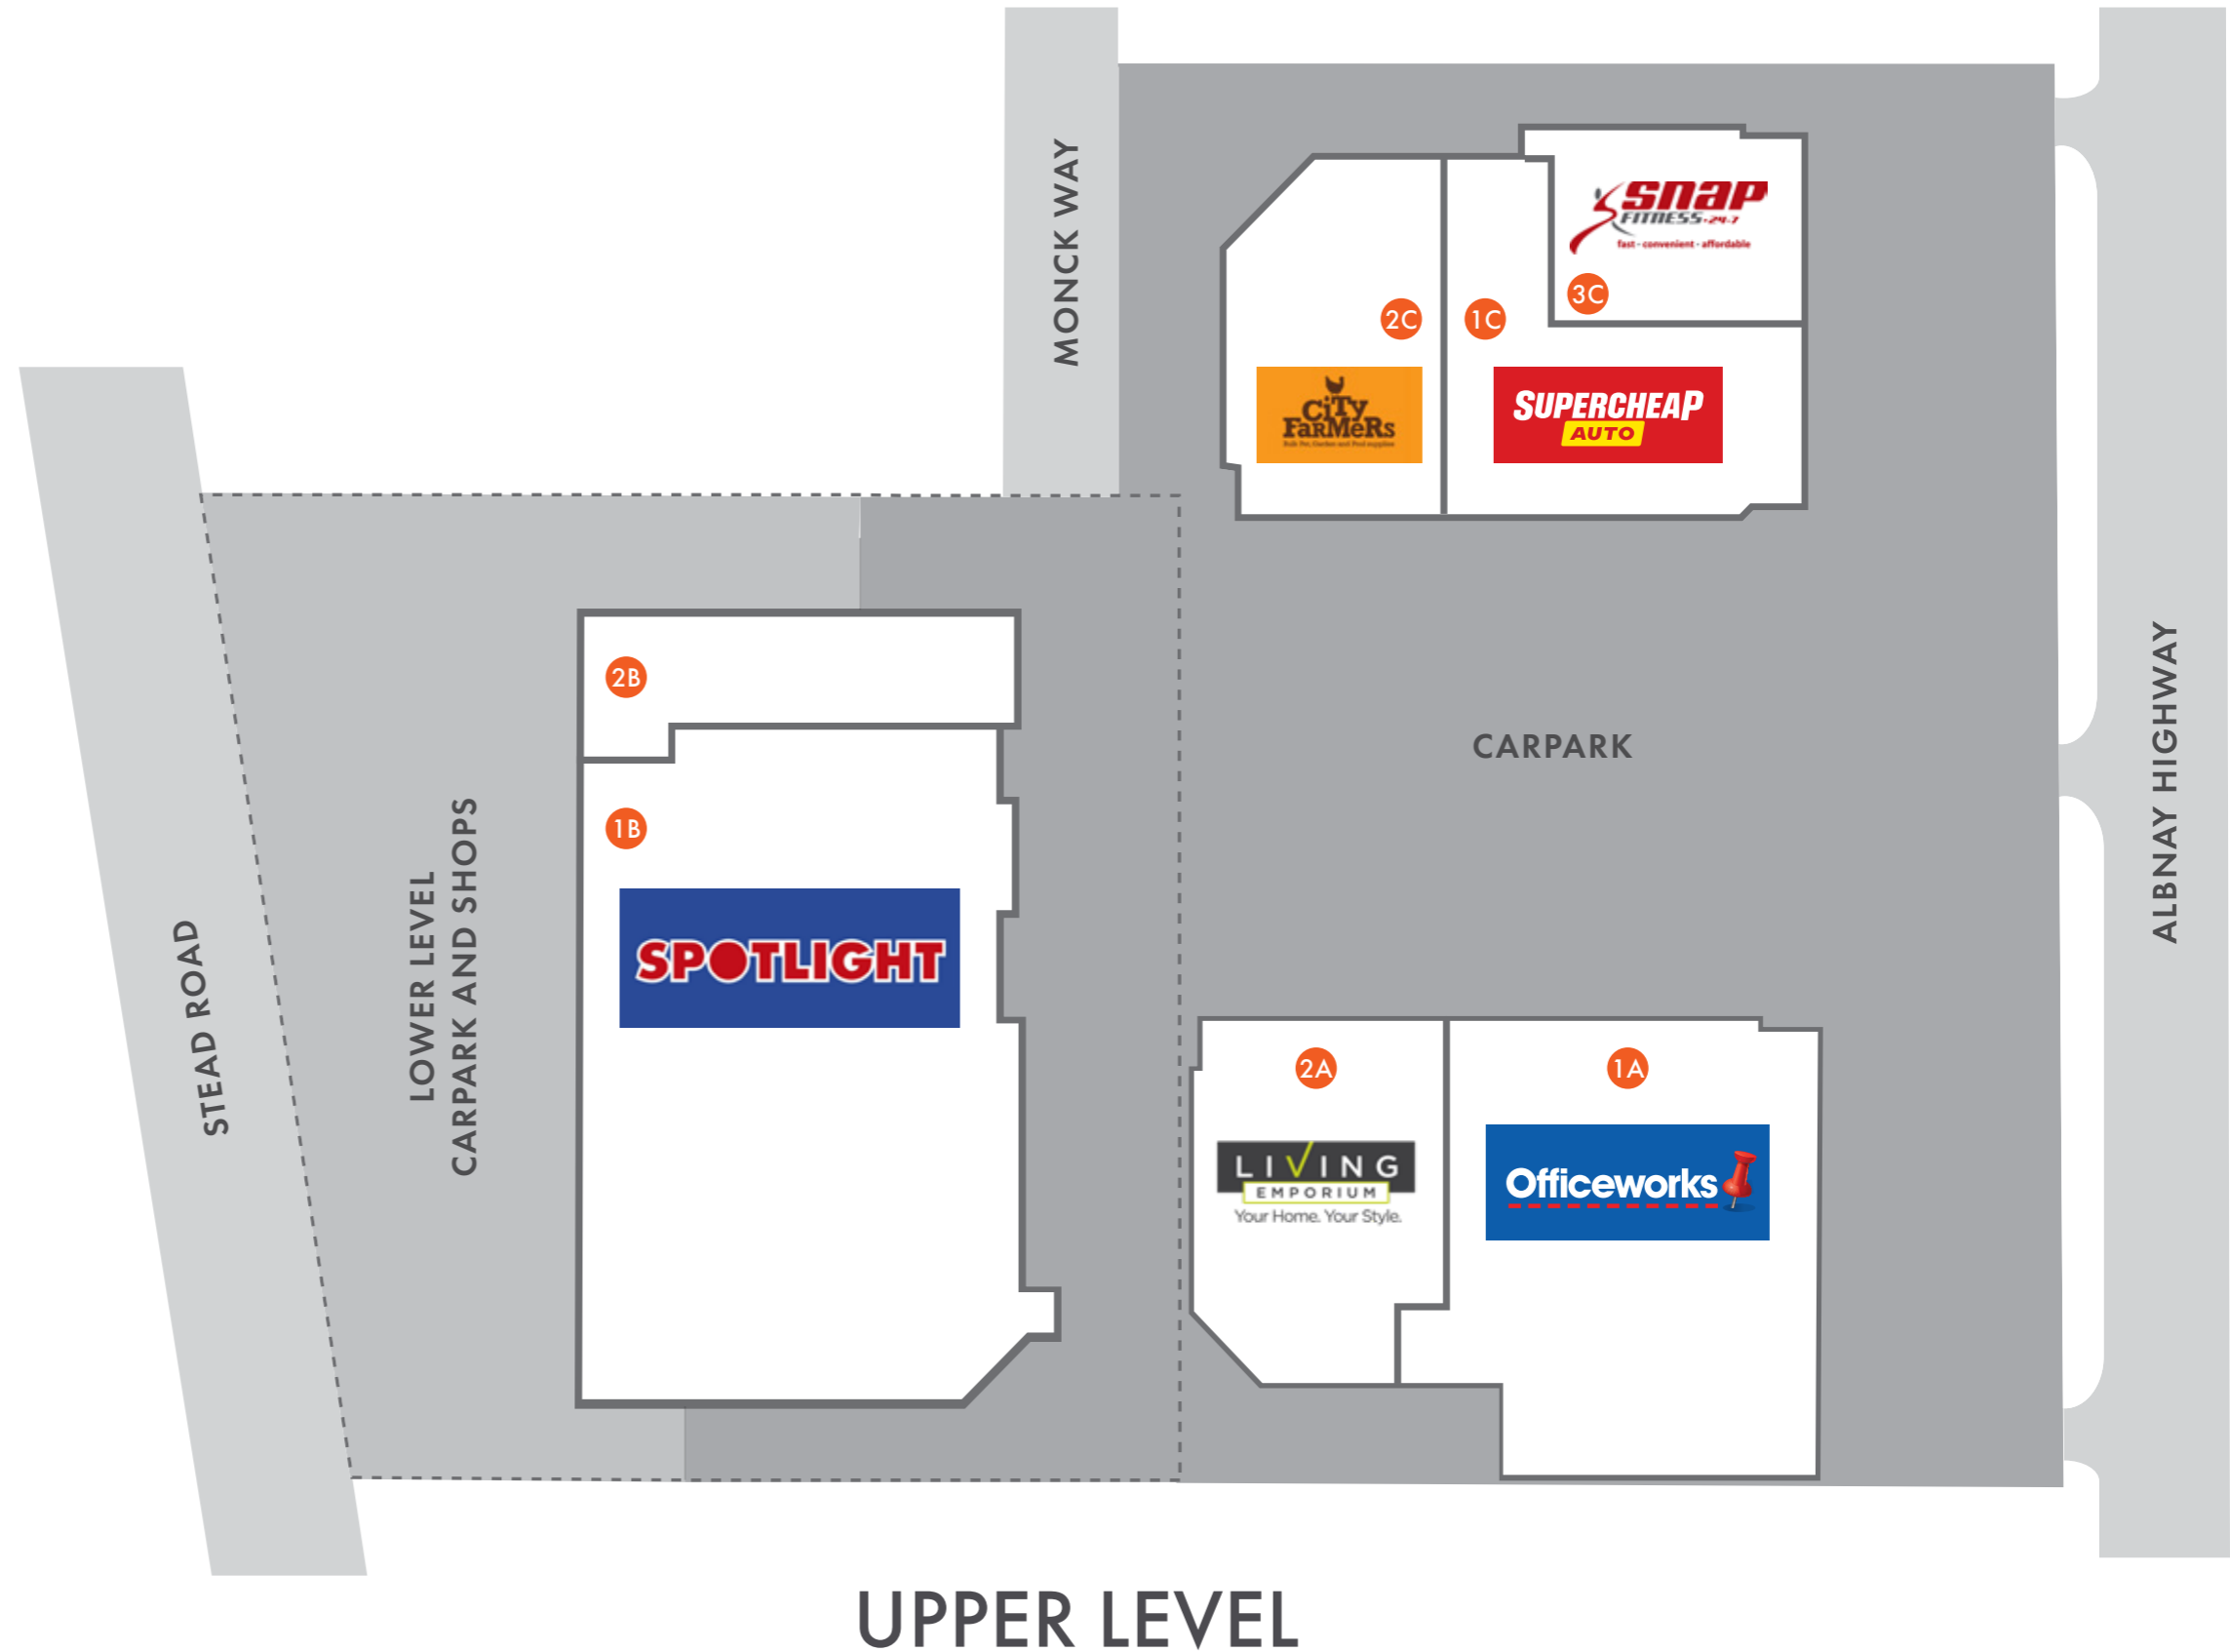

"ALBANY CENTRAL"

160 Albany Highway, Albany WA

Tenancy	GLA	Retailers
1A	1,510.8	Officeworks
2A	825.2	Living Emporium
1B	2,613.3	Spotlight
2B	474	Vacant
1C	813.7	Supercheap Auto
2C	638.5	City Farmers
3C	478.8	Snap Fitness

Total GLA 7,354.3 sqm
Car Park 196 Bays

*Plans are not to scale and are subject to change

"ALBANY CENTRAL"

160 Albany Highway, Albany WA

Tenancy	GLA	Retailers
LB1/2	1,532.4	Vacant
LB3	300	The Sink Warehouse
LB3A	180	Vacant
LB4	917.4	Wrights Storage

Total GLA 2,929.80 sqm
Car Park 196 Bays

LOWER LEVEL

*Plans are not to scale and are subject to change