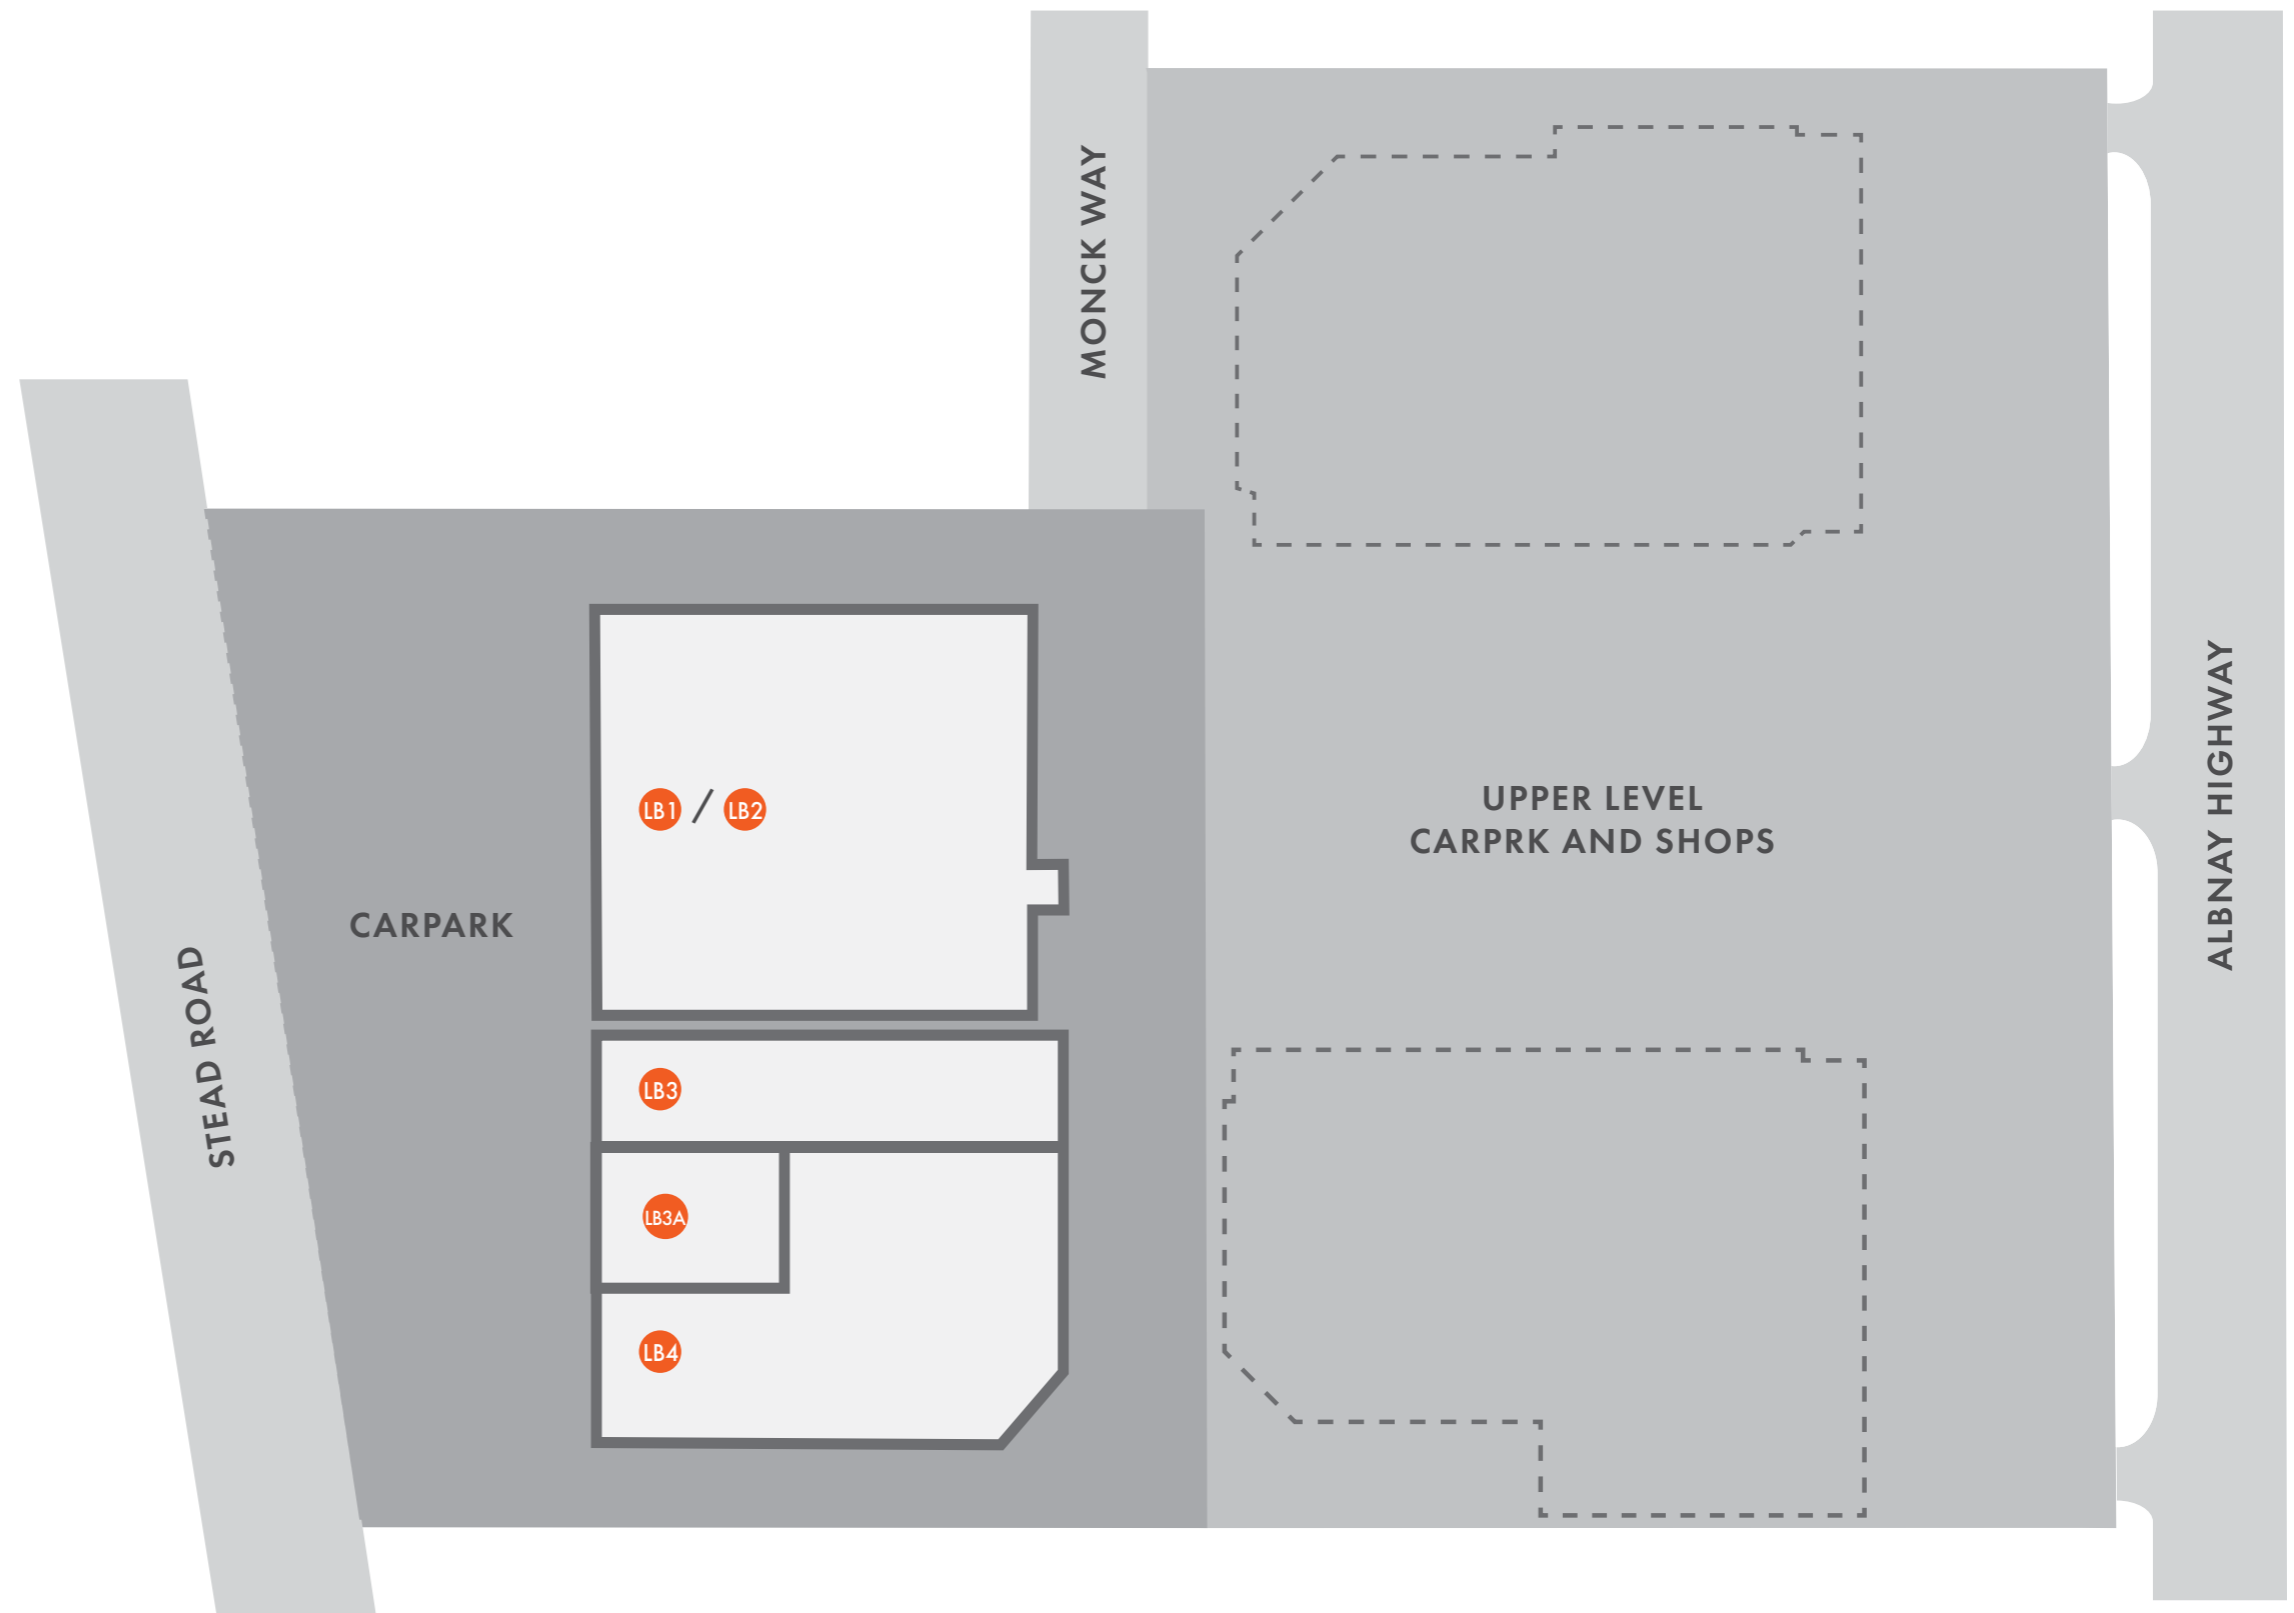

Total GLA 7,354.3 sqm
Car Park 196 Bays

*Plans are not to scale and are subject to change

"ALBANY CENTRAL"

160 Albany Highway, Albany WA

Tenancy	GLA	Retailers
LB1/2	1,532.4	Vacant
LB3	300	The Sink Warehouse
LB3A	180	Vacant
LB4	917.4	Wrights Storage

Total GLA 2,929.80 sqm
Car Park 196 Bays

LOWER LEVEL

*Plans are not to scale and are subject to change