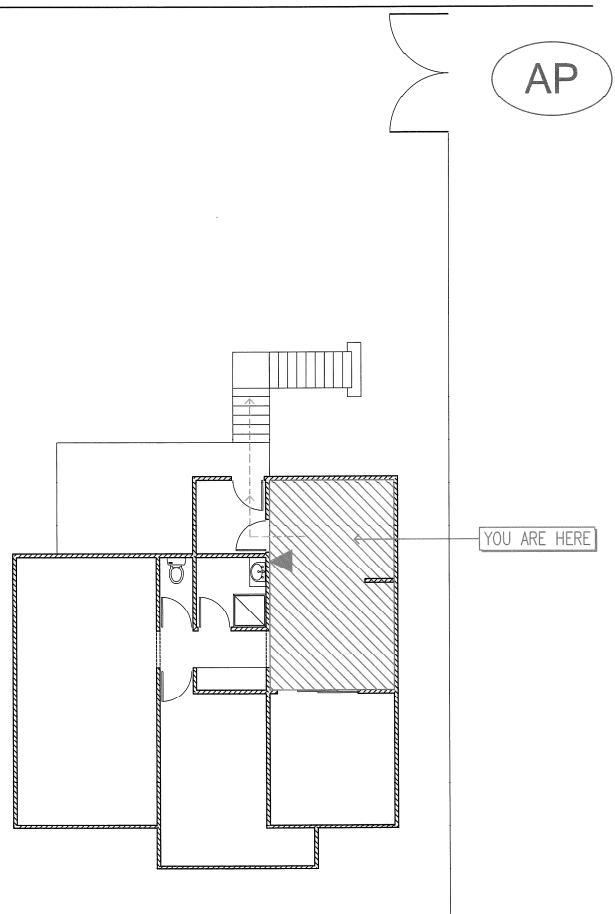

FLOOR PLAN 39 PEASE STREET GROUND FLOOR

LEGEND	
EMERGENCY EXIT	- EXIT
FIRE EXTINGUISHER	- ▲
PATH OF TRAVEL	- - - ->
ASSEMBLY POINT	- (AP)
FIRE HOSE REEL	- ●

Pease Street

remax cairns

FLOOR PLAN 39 PEASE STREET TOP FLOOR

LEGEND	
EMERGENCY EXIT	- ■
FIRE EXTINGUISHER	- ▲
PATH OF TRAVEL	- - - ->
ASSEMBLY POINT	- ○ (AP)
FIRE HOSE REEL	- ●

Pease Street

remax cairns