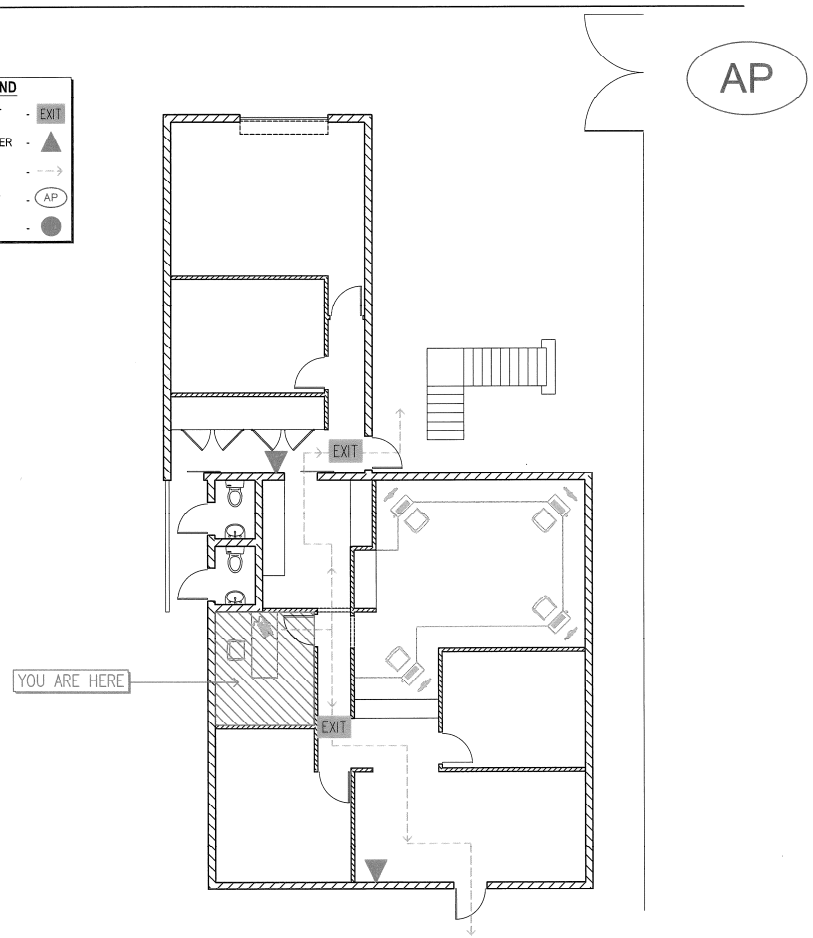

FLOOR PLAN 39 PEASE STREET GROUND FLOOR

LEGEND	
EMERGENCY EXIT	- EXIT
FIRE EXTINGUISHER	- ▲
PATH OF TRAVEL	- - - ->
ASSEMBLY POINT	- (AP)
FIRE HOSE REEL	- ●

Pease Street

remax cairns

FLOOR PLAN 39 PEASE STREET TOP FLOOR

LEGEND	
EMERGENCY EXIT	- ■
FIRE EXTINGUISHER	- ▲
PATH OF TRAVEL	- - - ->
ASSEMBLY POINT	- ○ (AP)
FIRE HOSE REEL	- ●

Pease Street

remax cairns