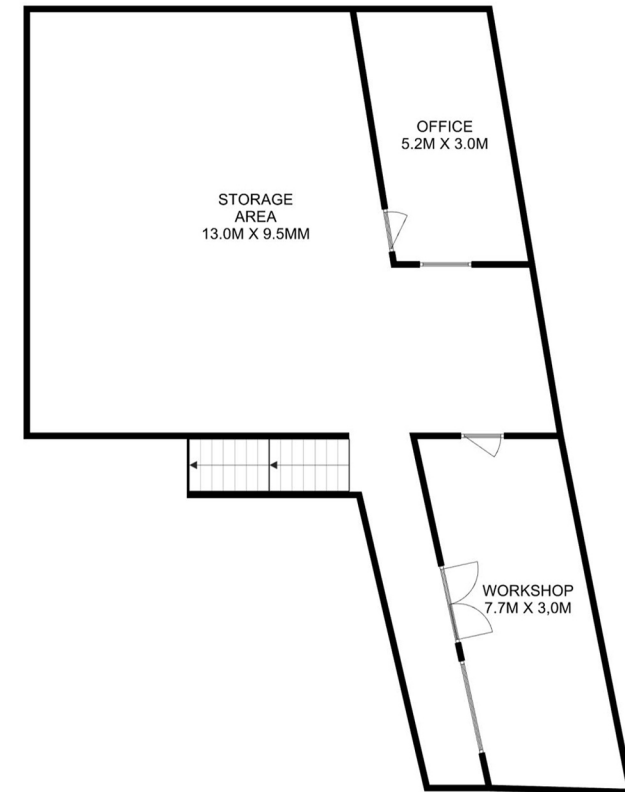

DERWENT PARK
83 Sunderland Street
Building Area : 483sqm (51.9sq)

GROUND FLOOR

MEZZANINE FLOOR

IMPORTANT: measurements are approximate-interested parties need to verify