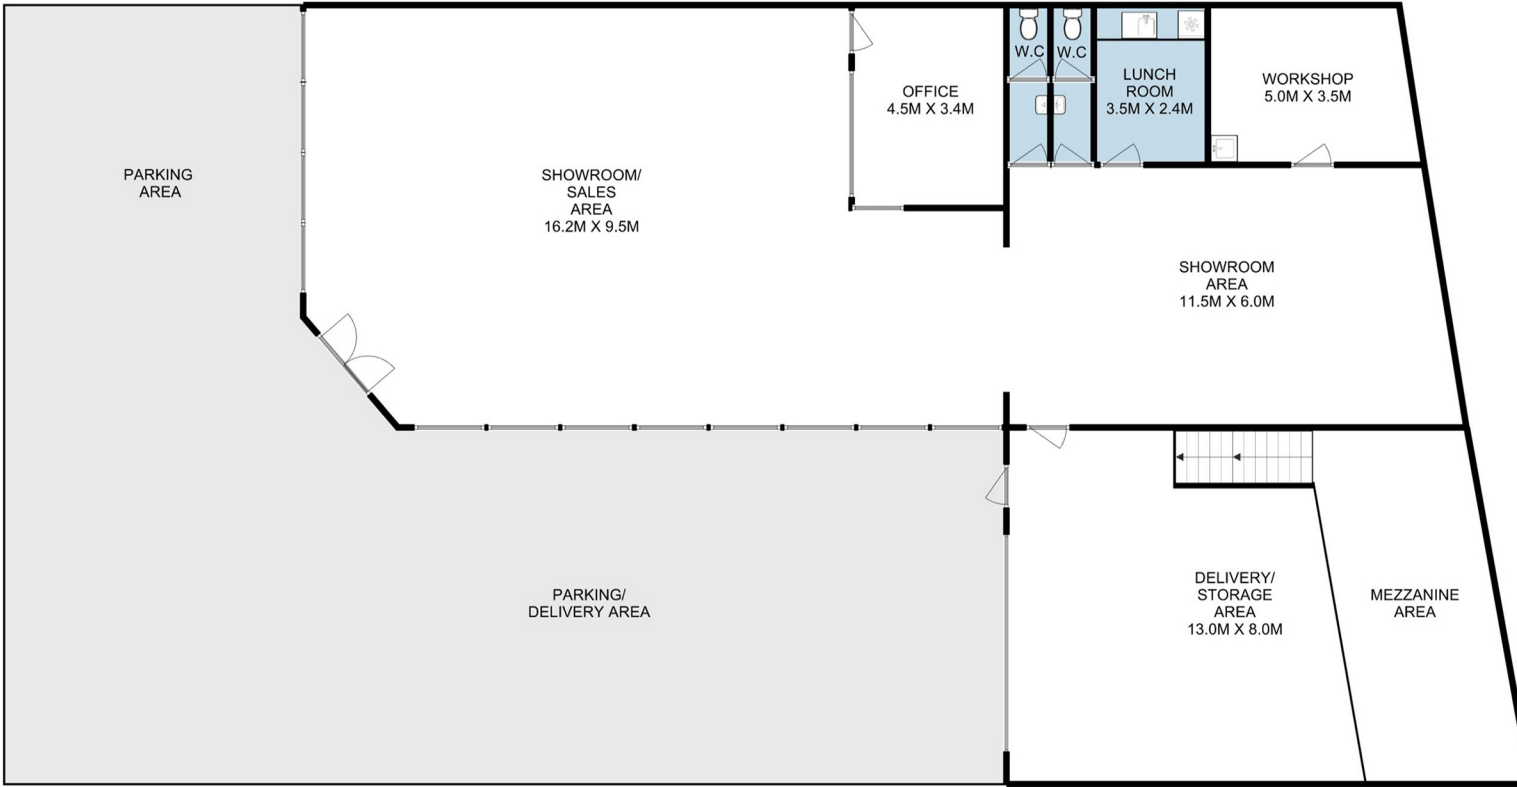

DERWENT PARK
83 Sunderland Street
Building Area : 483sqm (51.9sq)

GROUND FLOOR

MEZZANINE FLOOR

IMPORTANT: measurements are approximate-interested parties need to verify