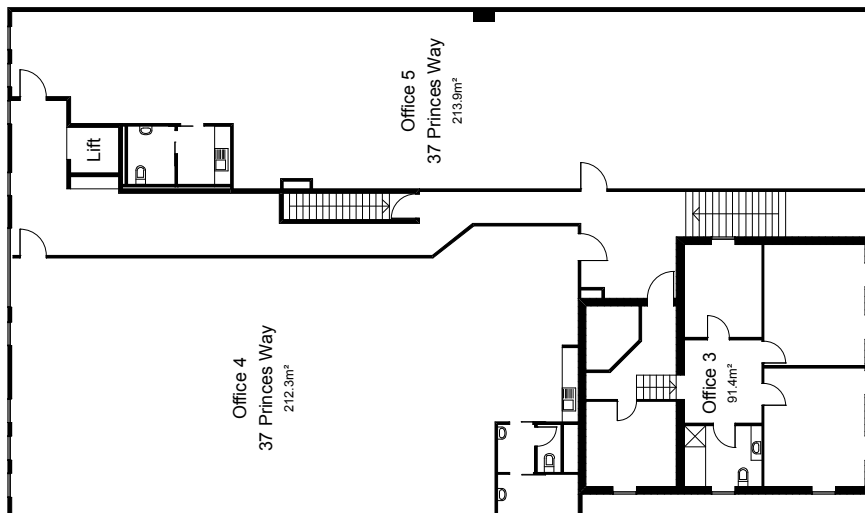

LEVEL 1 - LOWER LEVEL

AREA SUMMARY

Shop 1, 37 Princes Way	212.2m ²
Shop 2, 37 Princes Way	343.5m ²
7 Commercial Pic	134.0m ²
8 Commercial Pic	105.6m ²
9 Commercial Pic	120.2m ²
Office 3, 37 Princes Way	91.4m ²
Office 4, 37 Princes Way	212.3m ²
Office 5, 37 Princes Way	213.9m ²
Total Building Area	1433.1m²

LEVEL 2 - MIDDLE LEVEL

LEVEL 3 - UPPER LEVEL

**LEVEL 1****AREA SUMMARY**

Shop 1, 37 Princes Way	212.2m ²
Shop 2, 37 Princes Way	343.5m ²
7 Commercial Plc	134.0m ²
8 Commercial Plc	105.6m ²
9 Commercial Plc	120.2m ²
Office 3, 37 Princes Way	91.4m ²
Office 4, 37 Princes Way	212.3m ²
<u>Office 5, 37 Princes Way</u>	<u>213.9m²</u>
Total Building Area	1433.1m²

LEVEL 3

LEVEL 2