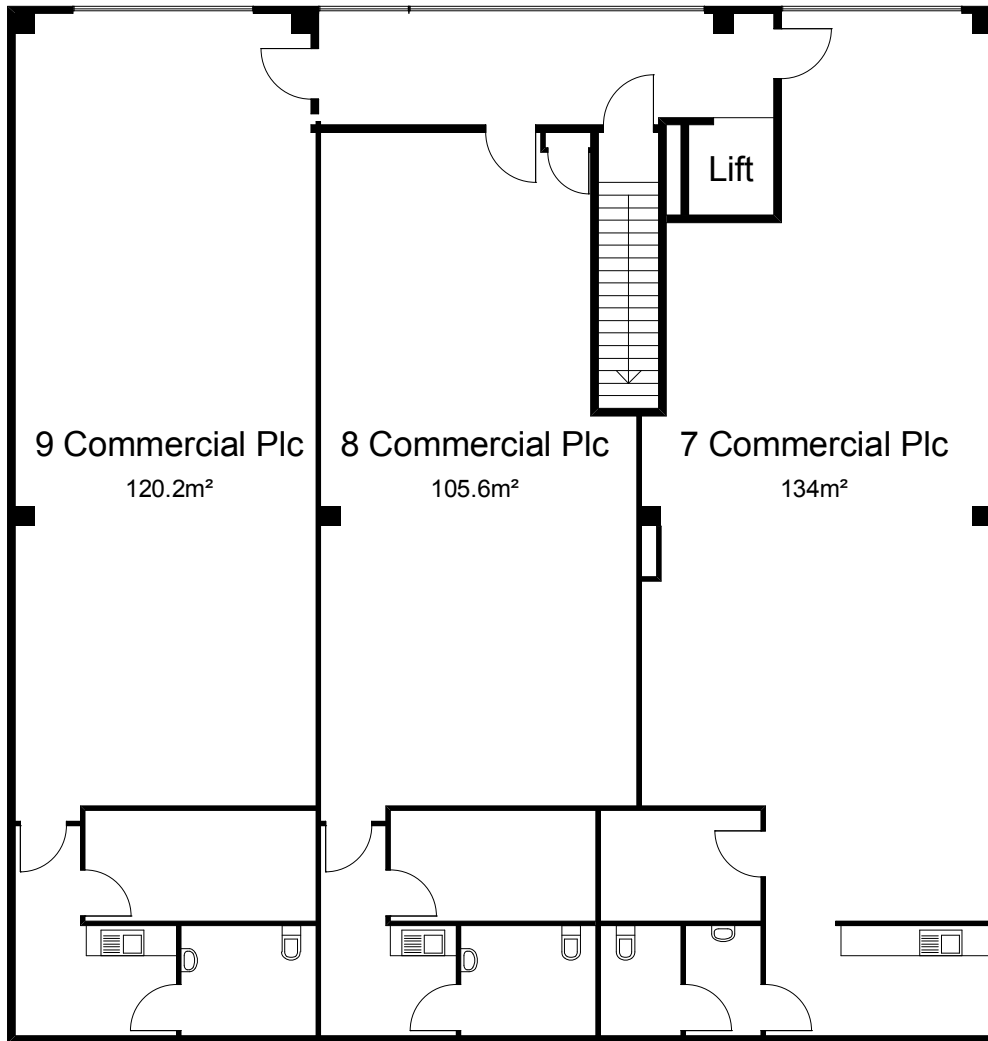

LEVEL 1 - LOWER LEVEL

AREA SUMMARY

Shop 1, 37 Princes Way	212.2m ²
Shop 2, 37 Princes Way	343.5m ²
7 Commercial Pic	134.0m ²
8 Commercial Pic	105.6m ²
9 Commercial Pic	120.2m ²
Office 3, 37 Princes Way	91.4m ²
Office 4, 37 Princes Way	212.3m ²
Office 5, 37 Princes Way	213.9m ²
Total Building Area	1433.1m²

LEVEL 2 - MIDDLE LEVEL

LEVEL 3 - UPPER LEVEL

**LEVEL 1****AREA SUMMARY**

Shop 1, 37 Princes Way	212.2m ²
Shop 2, 37 Princes Way	343.5m ²
7 Commercial Plc	134.0m ²
8 Commercial Plc	105.6m ²
9 Commercial Plc	120.2m ²
Office 3, 37 Princes Way	91.4m ²
Office 4, 37 Princes Way	212.3m ²
<u>Office 5, 37 Princes Way</u>	<u>213.9m²</u>
Total Building Area	1433.1m²

LEVEL 3

LEVEL 2