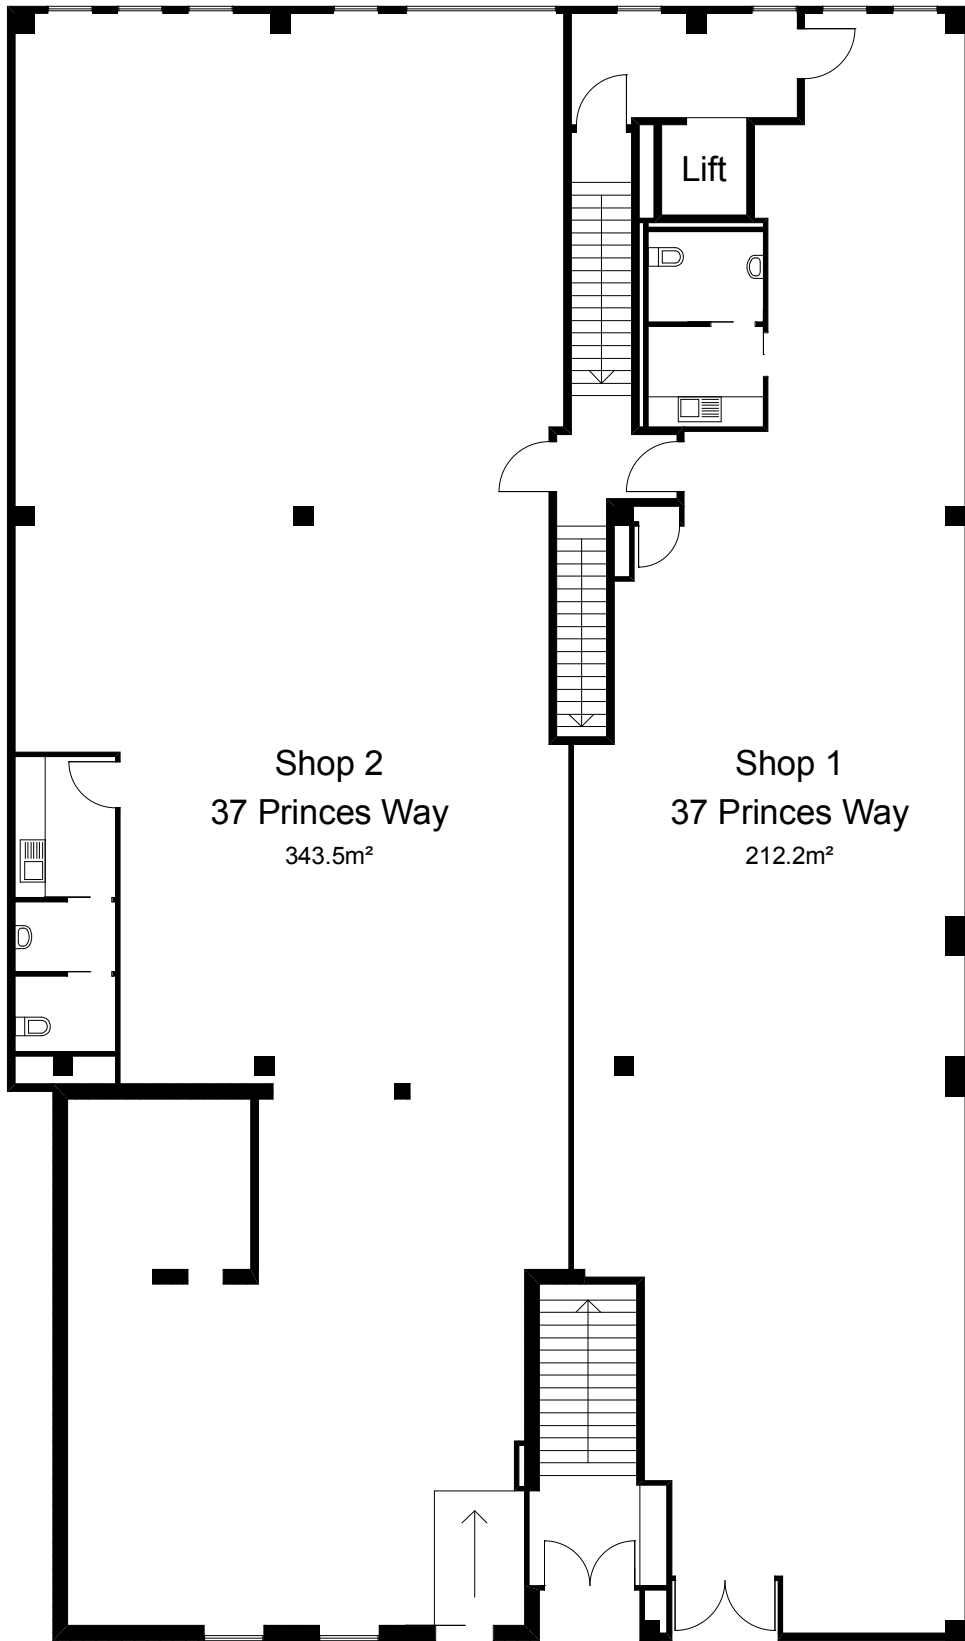

LEVEL 1 - LOWER LEVEL

AREA SUMMARY

Shop 1, 37 Princes Way	212.2m ²
Shop 2, 37 Princes Way	343.5m ²
7 Commercial Pic	134.0m ²
8 Commercial Pic	105.6m ²
9 Commercial Pic	120.2m ²
Office 3, 37 Princes Way	91.4m ²
Office 4, 37 Princes Way	212.3m ²
Office 5, 37 Princes Way	213.9m ²
Total Building Area	1433.1m²

LEVEL 2 - MIDDLE LEVEL

LEVEL 3 - UPPER LEVEL

**LEVEL 1****AREA SUMMARY**

Shop 1, 37 Princes Way	212.2m ²
Shop 2, 37 Princes Way	343.5m ²
7 Commercial Plc	134.0m ²
8 Commercial Plc	105.6m ²
9 Commercial Plc	120.2m ²
Office 3, 37 Princes Way	91.4m ²
Office 4, 37 Princes Way	212.3m ²
<u>Office 5, 37 Princes Way</u>	<u>213.9m²</u>
Total Building Area	1433.1m²

LEVEL 3

LEVEL 2