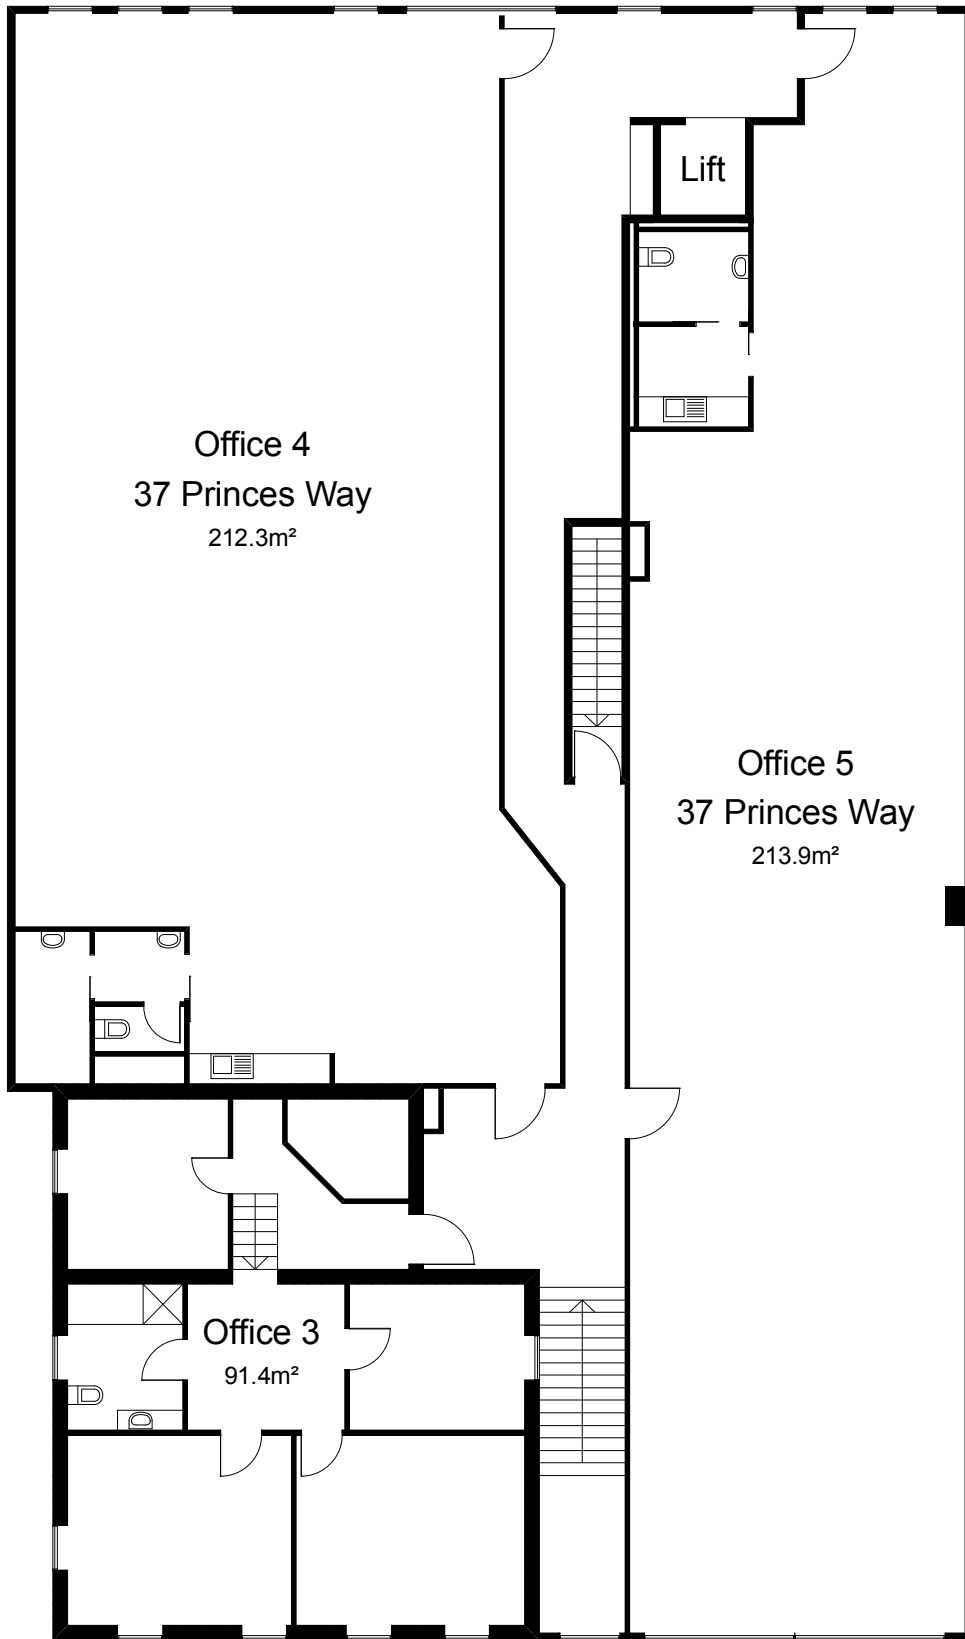

LEVEL 1 - LOWER LEVEL

AREA SUMMARY

Shop 1, 37 Princes Way	212.2m ²
Shop 2, 37 Princes Way	343.5m ²
7 Commercial Pic	134.0m ²
8 Commercial Pic	105.6m ²
9 Commercial Pic	120.2m ²
Office 3, 37 Princes Way	91.4m ²
Office 4, 37 Princes Way	212.3m ²
Office 5, 37 Princes Way	213.9m ²
Total Building Area	1433.1m²

LEVEL 2 - MIDDLE LEVEL

LEVEL 3 - UPPER LEVEL

**LEVEL 1****AREA SUMMARY**

Shop 1, 37 Princes Way	212.2m ²
Shop 2, 37 Princes Way	343.5m ²
7 Commercial Plc	134.0m ²
8 Commercial Plc	105.6m ²
9 Commercial Plc	120.2m ²
Office 3, 37 Princes Way	91.4m ²
Office 4, 37 Princes Way	212.3m ²
<u>Office 5, 37 Princes Way</u>	<u>213.9m²</u>
Total Building Area	1433.1m²

LEVEL 3

LEVEL 2