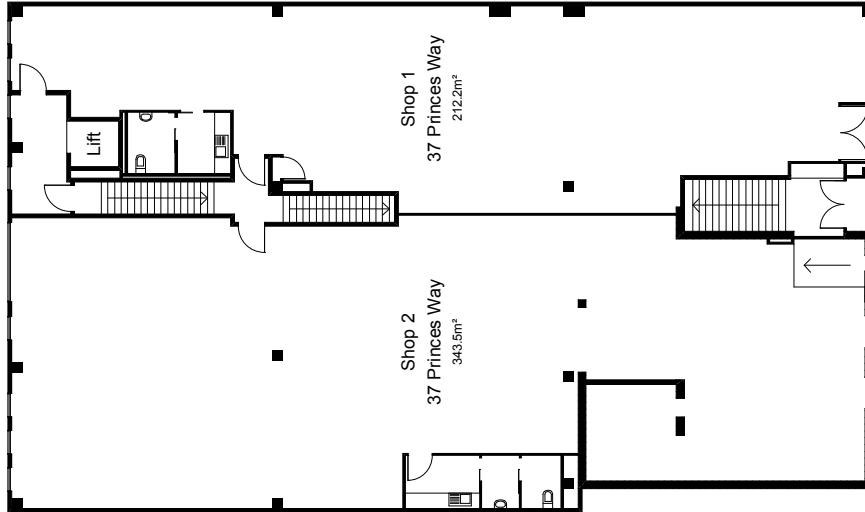

LEVEL 1 - LOWER LEVEL

AREA SUMMARY

Shop 1, 37 Princes Way	212.2m ²
Shop 2, 37 Princes Way	343.5m ²
7 Commercial Pic	134.0m ²
8 Commercial Pic	105.6m ²
9 Commercial Pic	120.2m ²
Office 3, 37 Princes Way	91.4m ²
Office 4, 37 Princes Way	212.3m ²
Office 5, 37 Princes Way	213.9m ²
Total Building Area	1433.1m²

LEVEL 2 - MIDDLE LEVEL

LEVEL 3 - UPPER LEVEL

**LEVEL 1****AREA SUMMARY**

Shop 1, 37 Princes Way	212.2m ²
Shop 2, 37 Princes Way	343.5m ²
7 Commercial Plc	134.0m ²
8 Commercial Plc	105.6m ²
9 Commercial Plc	120.2m ²
Office 3, 37 Princes Way	91.4m ²
Office 4, 37 Princes Way	212.3m ²
<u>Office 5, 37 Princes Way</u>	<u>213.9m²</u>
Total Building Area	1433.1m²

LEVEL 3

LEVEL 2