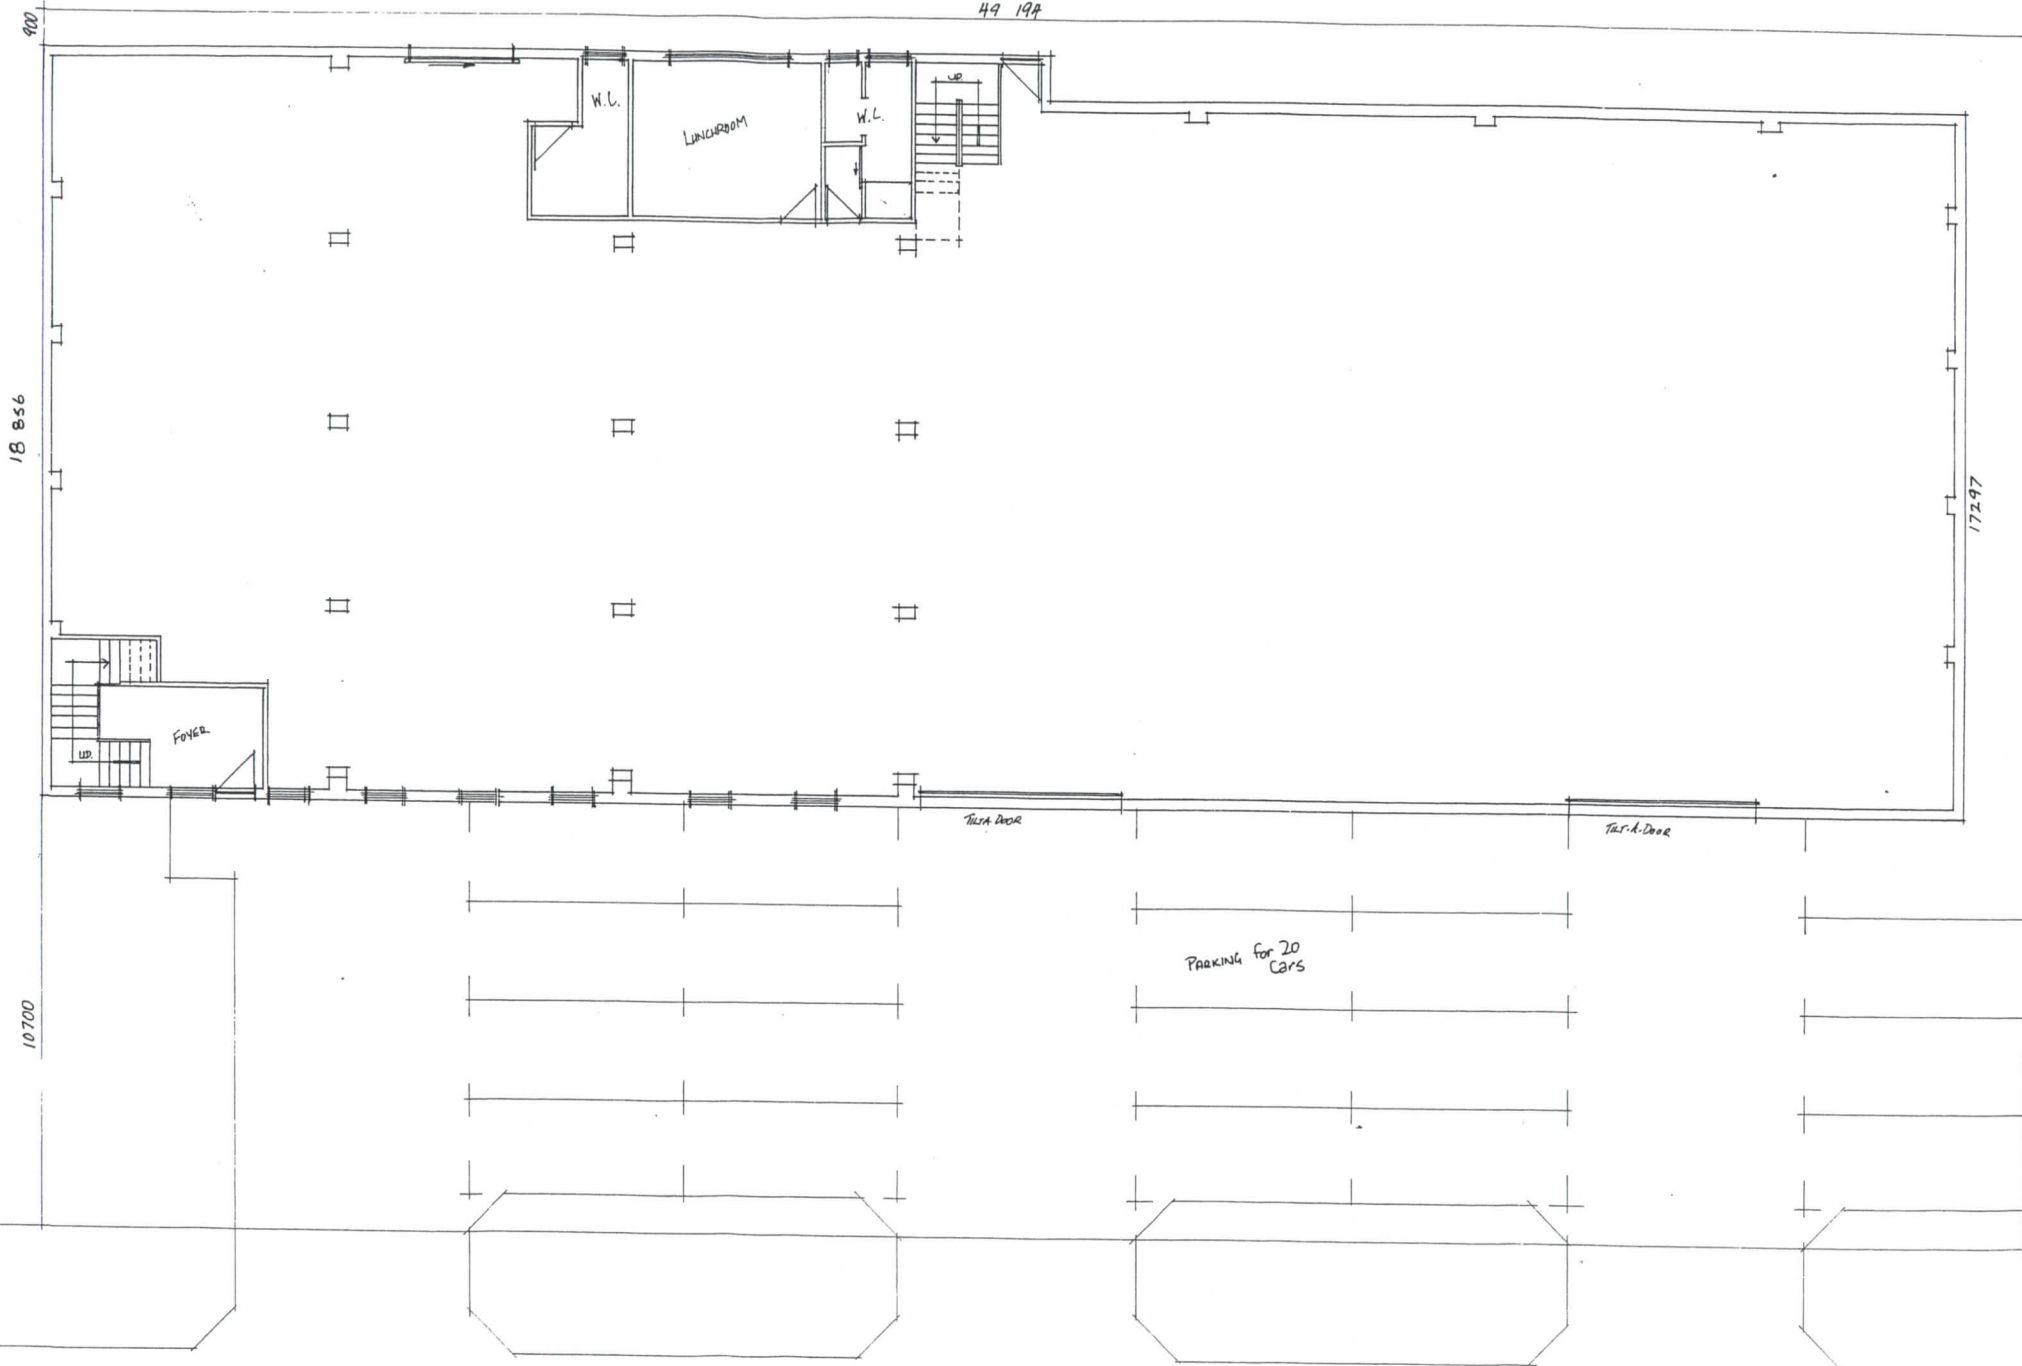

1:125

49 19A

800

18 856

10700

17297

W.C.

LUNCHROOM

W.C.

UP

POWER

UP

TRUCK DOOR

TRUCK DOOR

PARKING for 20 CARS

ROBERTSON STREET.