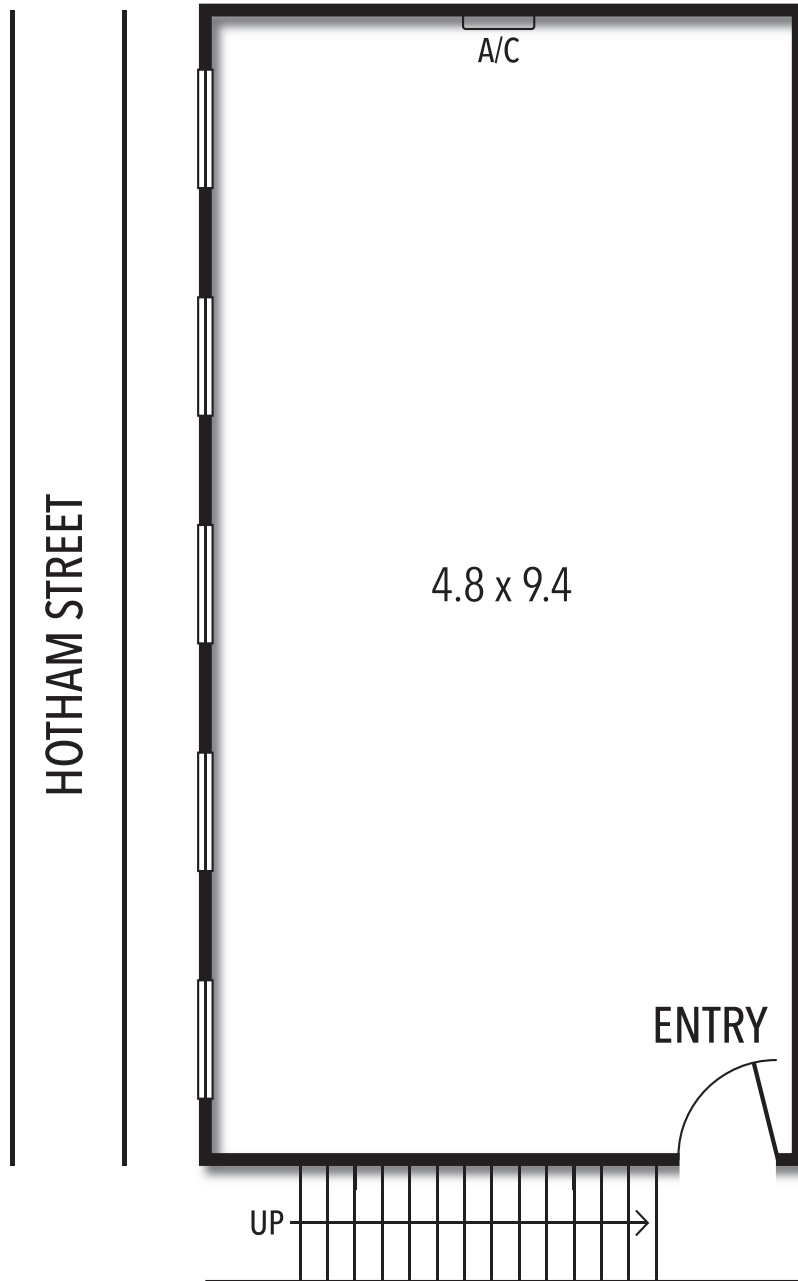

# 1/84 GLEN EIRA ROAD, RIPPONLEA

THE ABOVE PLAN IS AN ARTIST'S IMPRESSION ONLY, IT INCLUDES ELEMENTS THAT ARE FOR DISPLAY PURPOSES ONLY AND MAY NOT BE TO SCALE. LANDSCAPING SHOWN IS INDICATIVE ONLY. DIMENSIONS ARE APPROXIMATE.