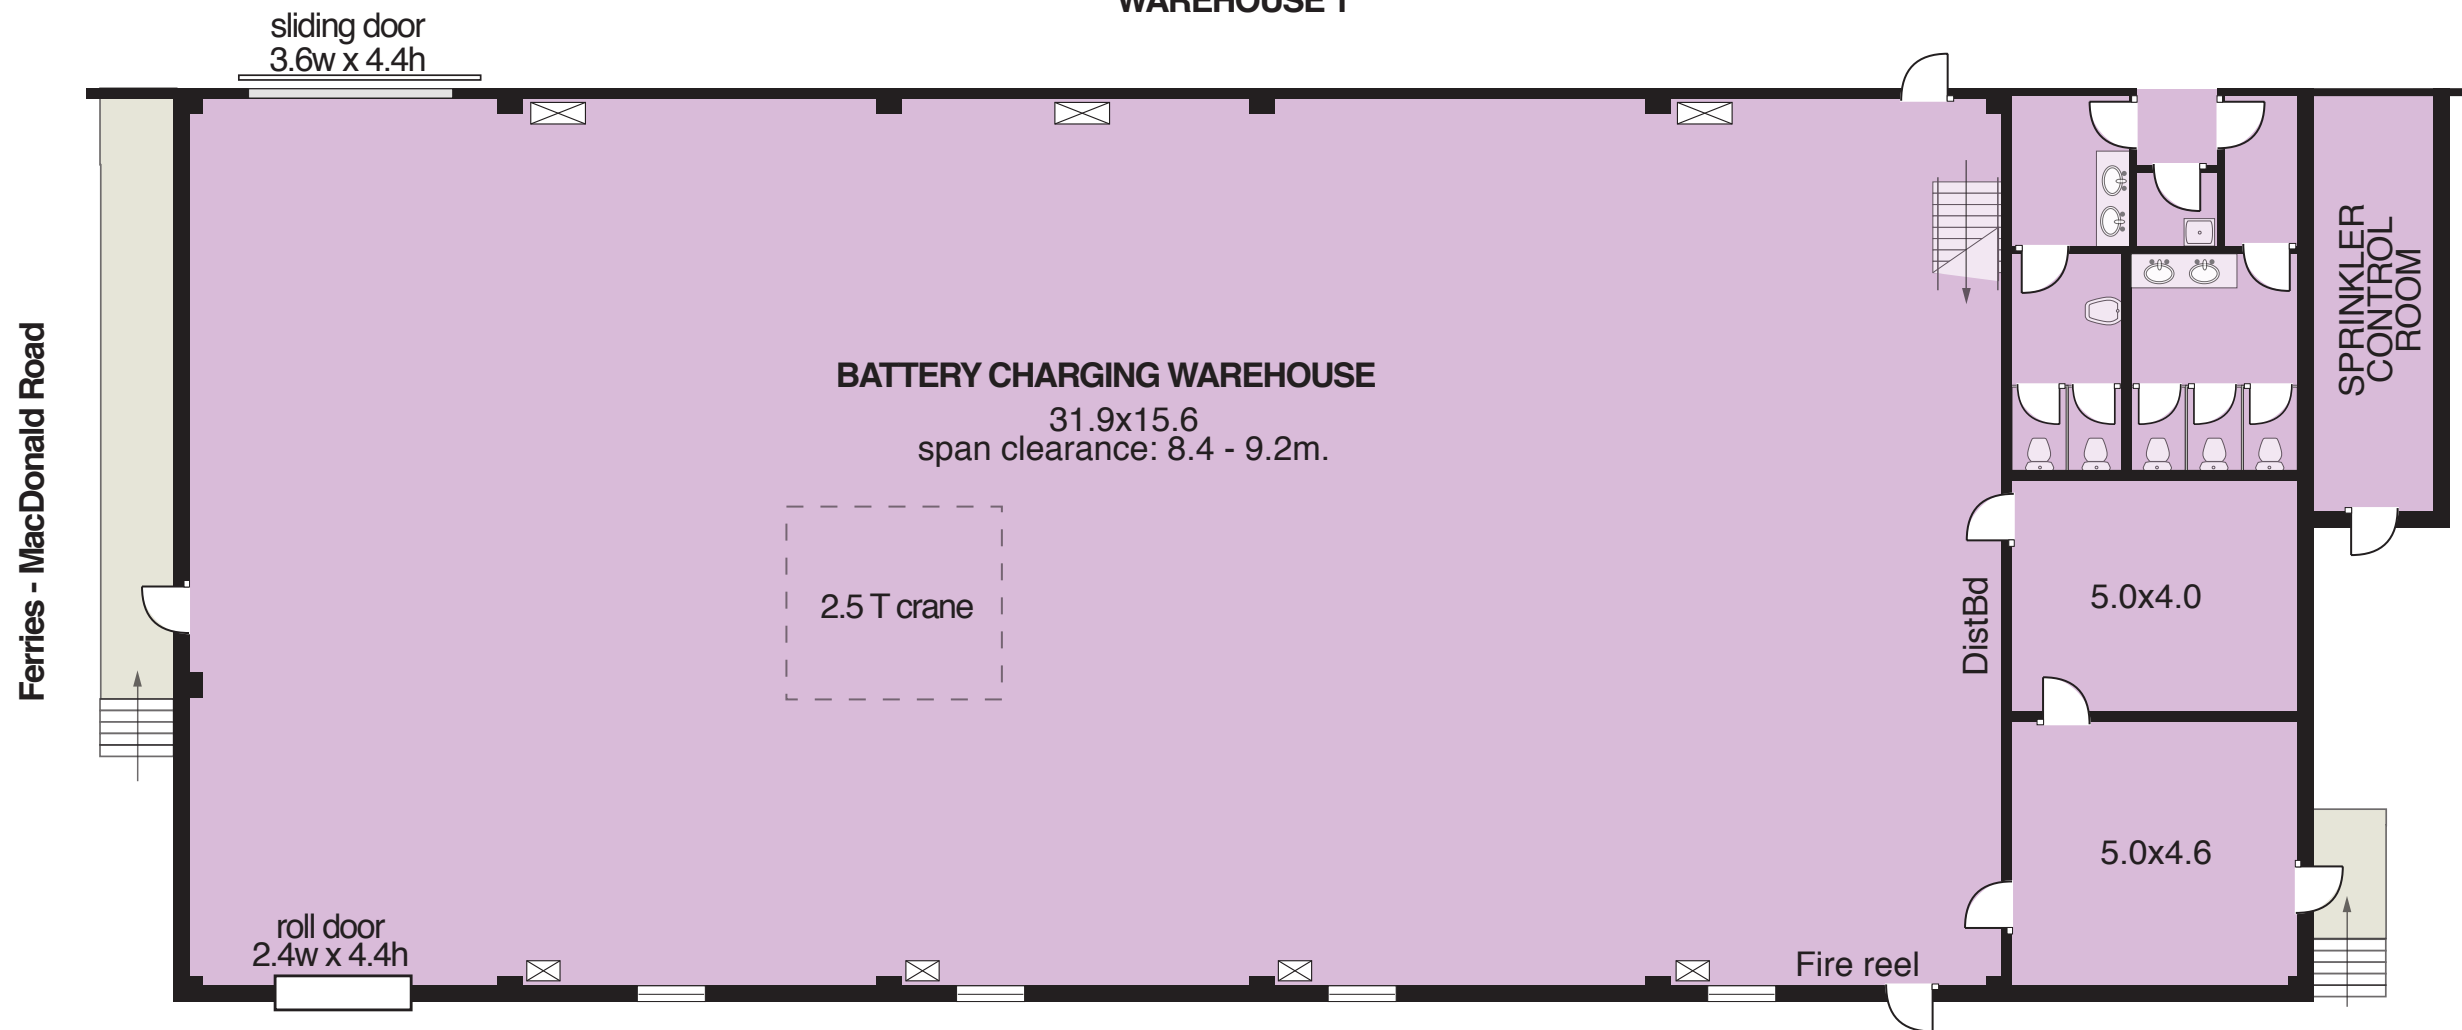

ESTIMATED GROSS LETTABLE AREA:
696 sq. metres

(Scale in metres)

WAREHOUSE 1

First Floor