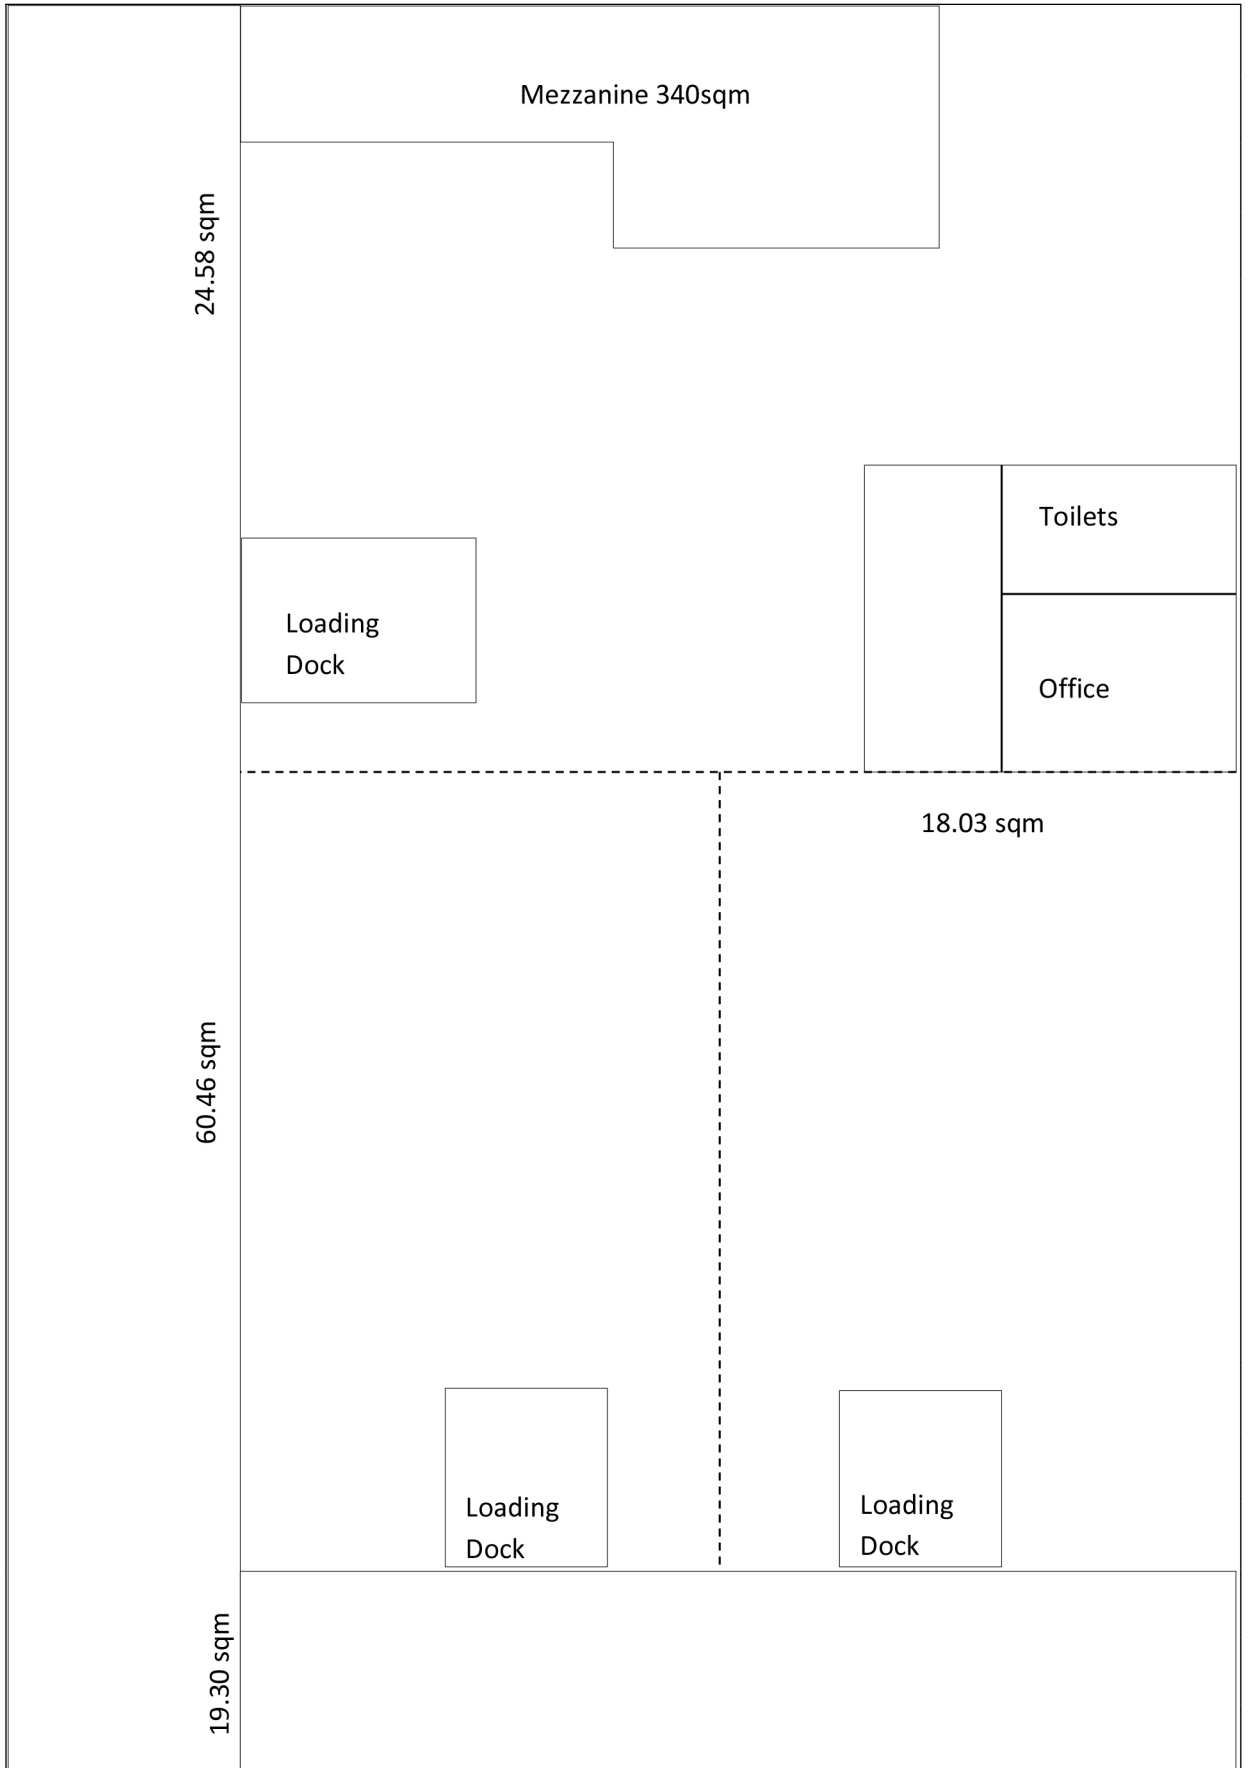

5 Ferndell St Granville South

35.97 sqm

Disclaimer: This floorplan has been provided as a guide only and is not drawn to scale. IZRE cannot guarantee its accuracy and all interested parties should rely on their own measurements.

5 Ferndell St Granville South Office plan

9.62 sqm

Disclaimer: This floorplan has been provided as a guide only and is not drawn to scale.
IZRE cannot guarantee its accuracy and all interested parties should rely on their own measurements.