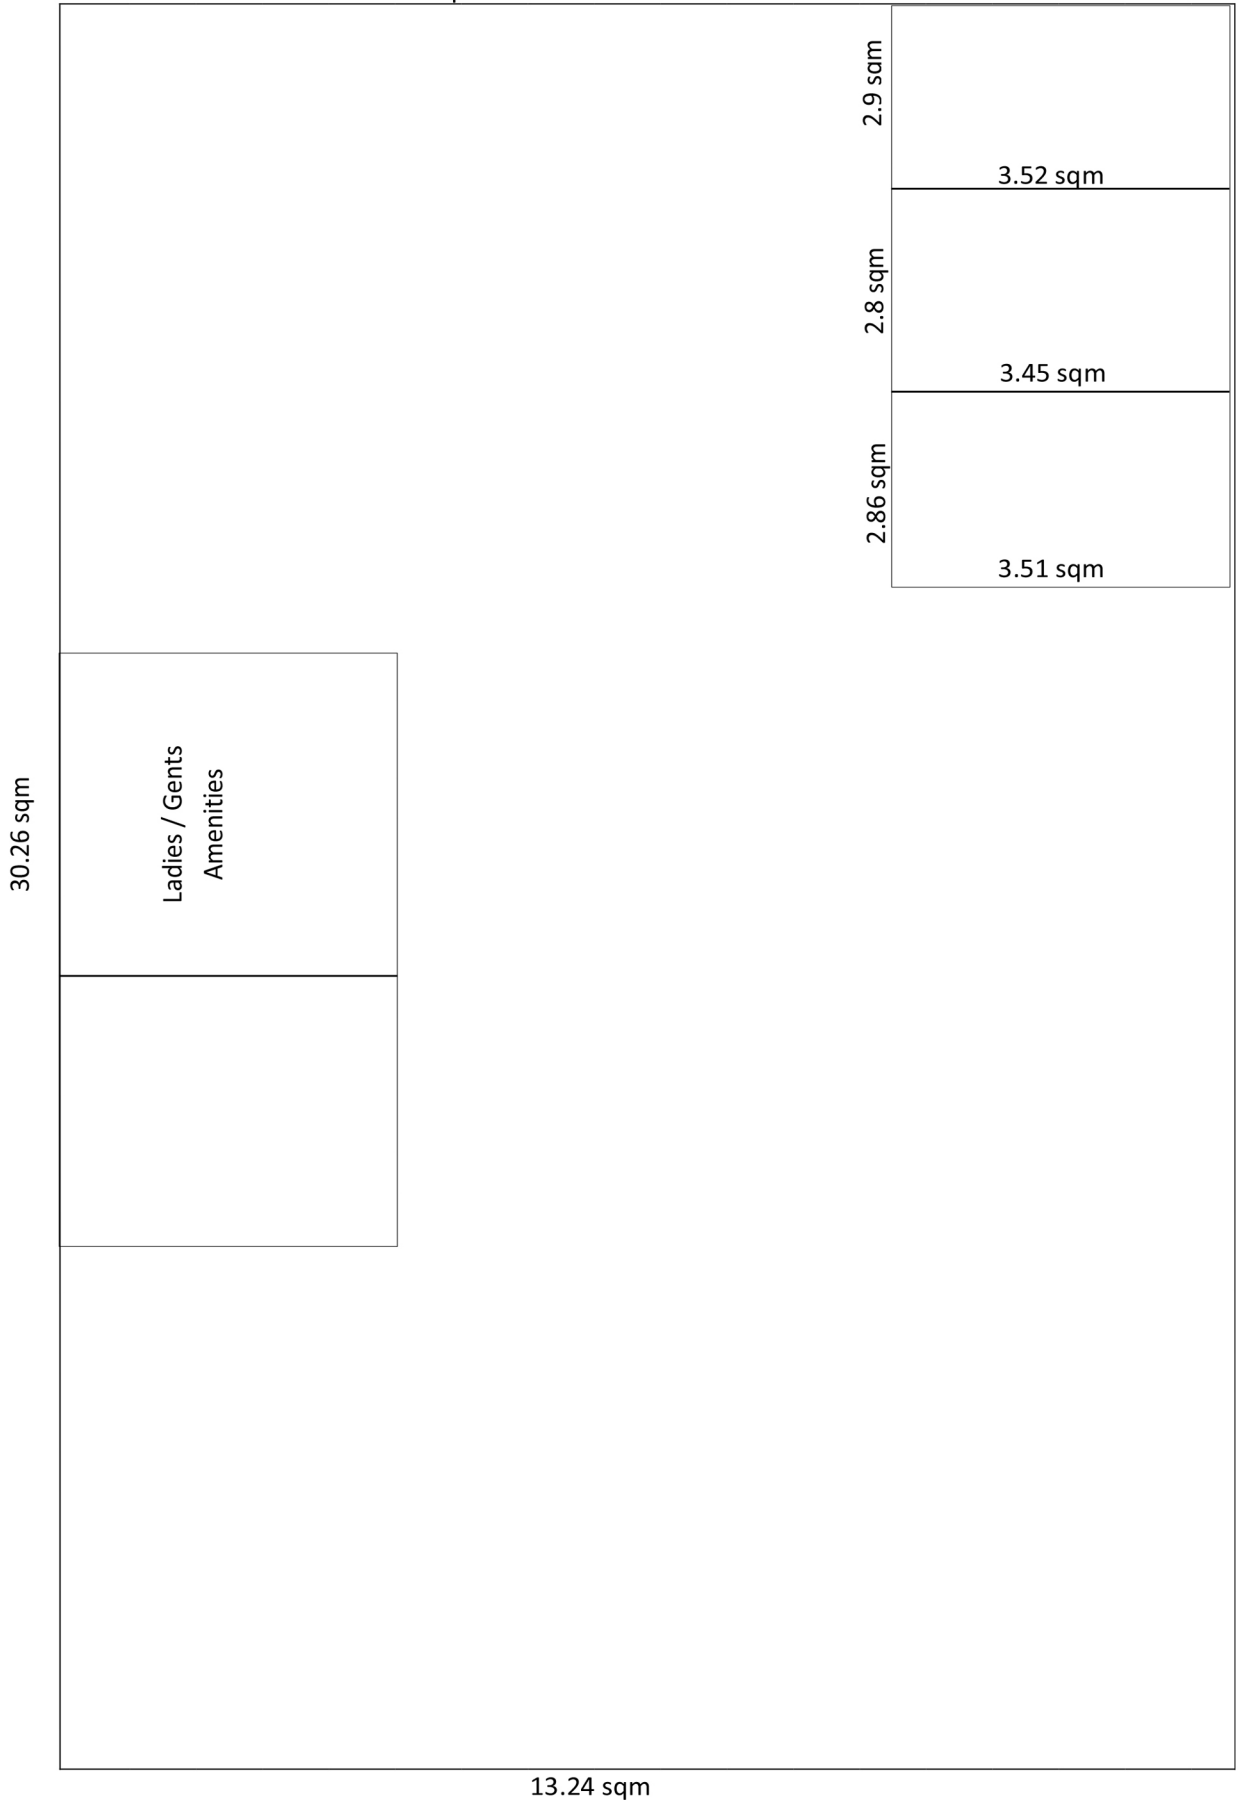

5 Ferndell St Granville South

35.97 sqm

Disclaimer: This floorplan has been provided as a guide only and is not drawn to scale. IZRE cannot guarantee its accuracy and all interested parties should rely on their own measurements.

5 Ferndell St Granville South Office plan

9.62 sqm

Disclaimer: This floorplan has been provided as a guide only and is not drawn to scale.
IZRE cannot guarantee its accuracy and all interested parties should rely on their own measurements.