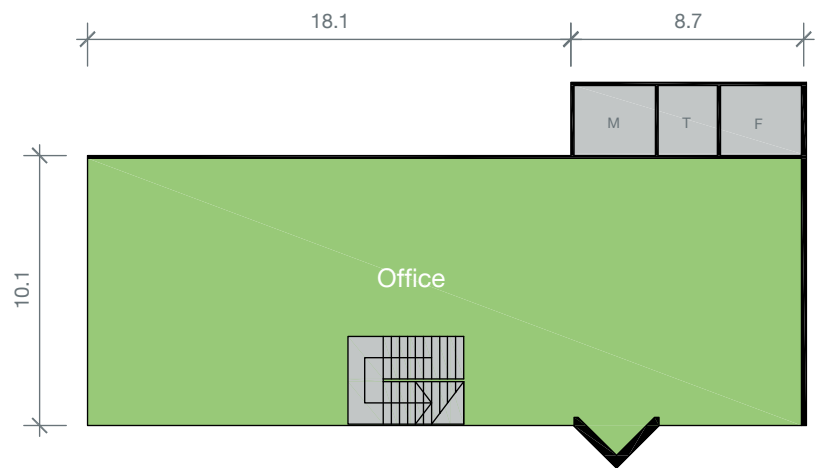

UNIT 1, SUITE 1.01 PLAN

AREA SCHEDULE	SQM
Warehouse	411.3
Ground floor office	289.1
First floor office	295.0
Total area	995.4

■ FOR LEASE