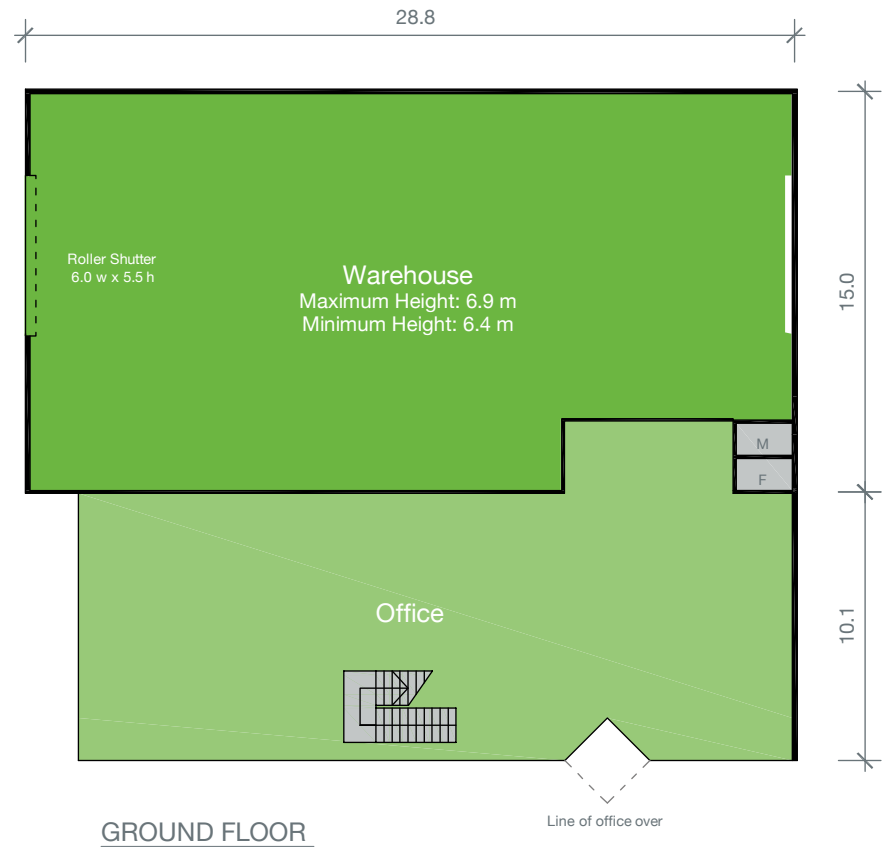

UNIT 1, SUITE 1.01 PLAN

AREA SCHEDULE	SQM
Warehouse	411.3
Ground floor office	289.1
First floor office	295.0
Total area	995.4

■ FOR LEASE