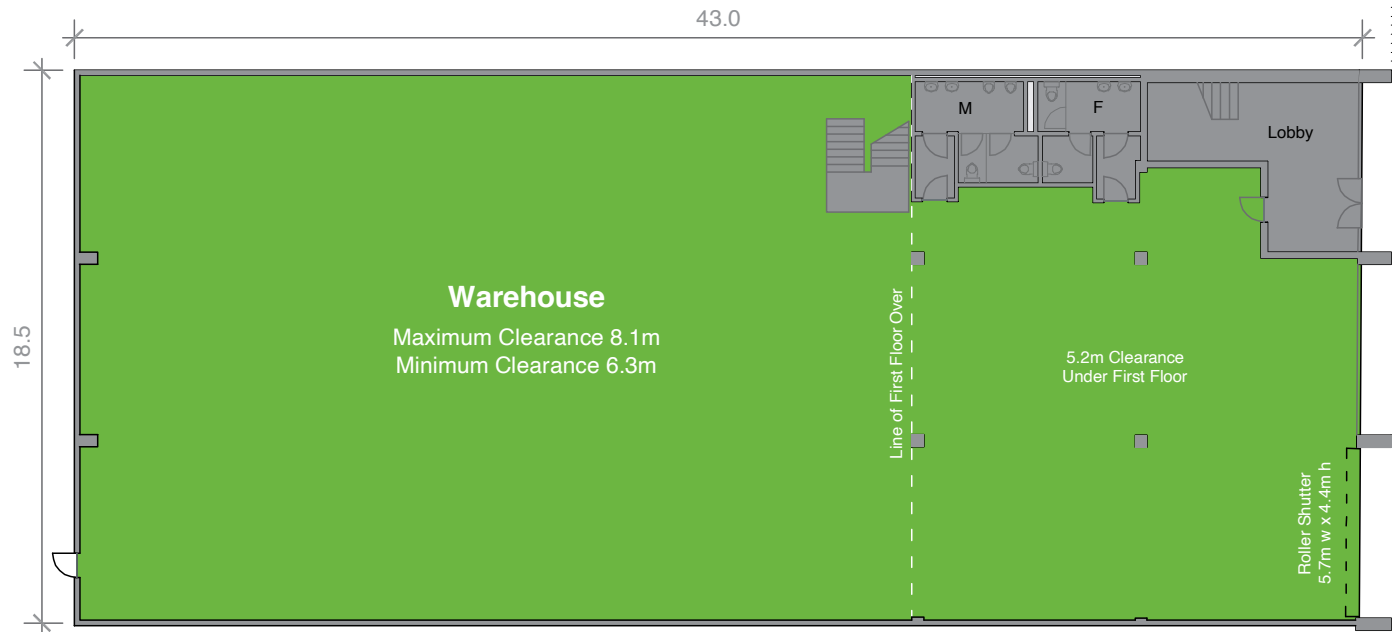

UNIT 7 PLAN

AREA SCHEDULE	SQM
Ground floor	
Warehouse	793.2
First floor	
Office	293.9
Total	1,087.1

LOCATION PLAN
NOT TO SCALE

First Floor

Adjoining Tenancy

Ground Floor

■ FOR LEASE