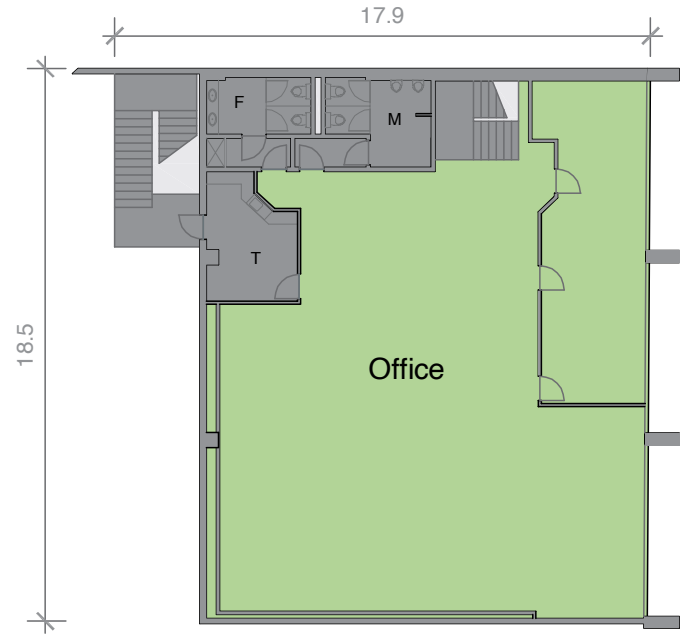

UNIT 7 PLAN

AREA SCHEDULE	SQM
Ground floor	
Warehouse	793.2
First floor	
Office	293.9
Total	1,087.1

LOCATION PLAN
NOT TO SCALE

First Floor

Adjoining Tenancy

Ground Floor

■ FOR LEASE