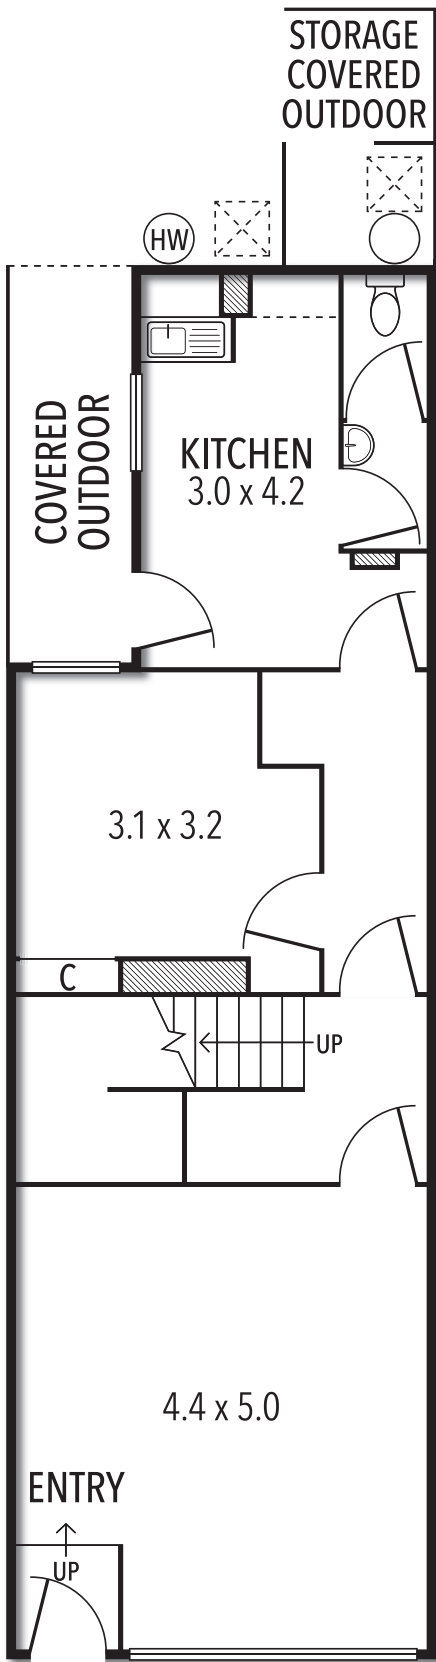

# 509 SPENCER STREET, WEST MELBOURNE

MCKENDRICK LANE

THE ABOVE PLAN IS AN ARTIST'S IMPRESSION ONLY, IT INCLUDES ELEMENTS THAT ARE FOR DISPLAY PURPOSES ONLY AND MAY NOT BE TO SCALE. LANDSCAPING SHOWN IS INDICATIVE ONLY. DIMENSIONS ARE APPROXIMATE.