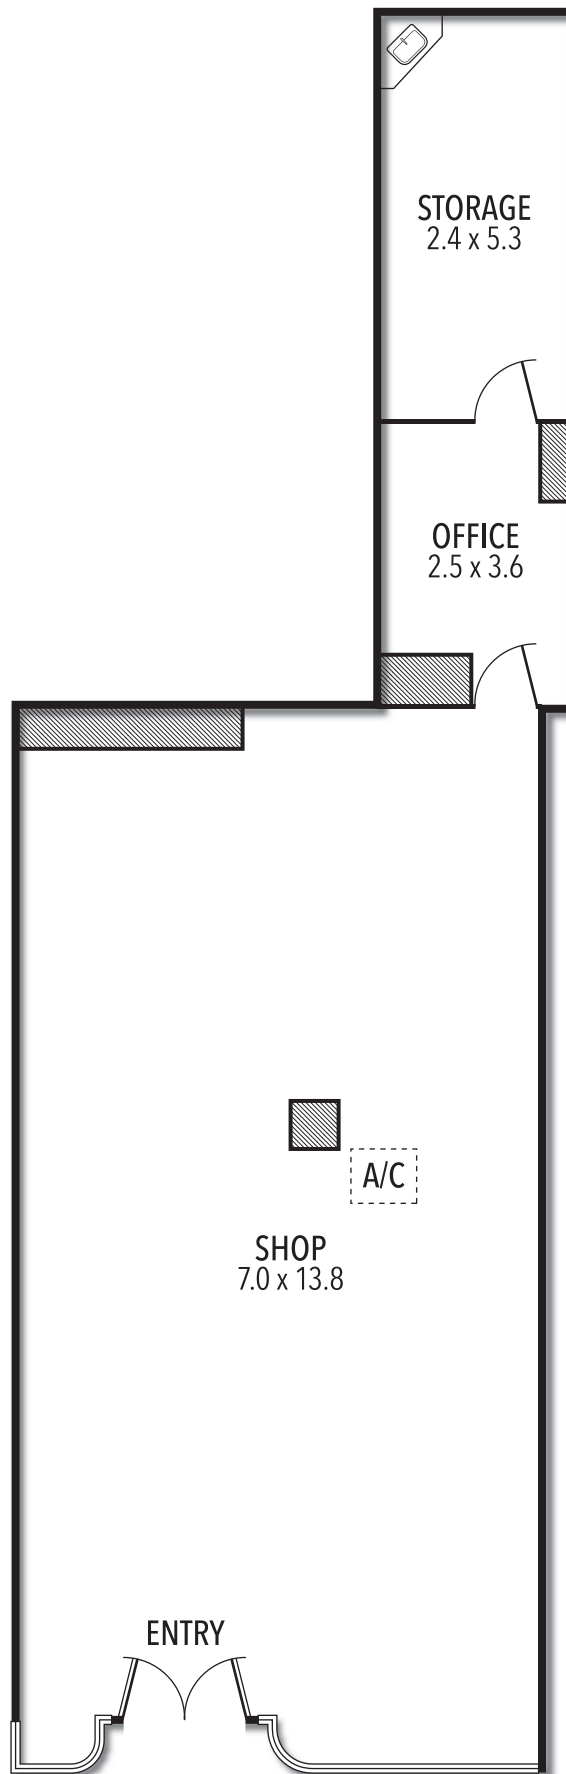

184 MAUDE STREET, SHEPPARTON

THE ABOVE PLAN IS AN ARTIST'S IMPRESSION ONLY, IT INCLUDES ELEMENTS THAT ARE FOR DISPLAY PURPOSES ONLY AND MAY NOT BE TO SCALE. LANDSCAPING SHOWN IS INDICATIVE ONLY. DIMENSIONS ARE APPROXIMATE.