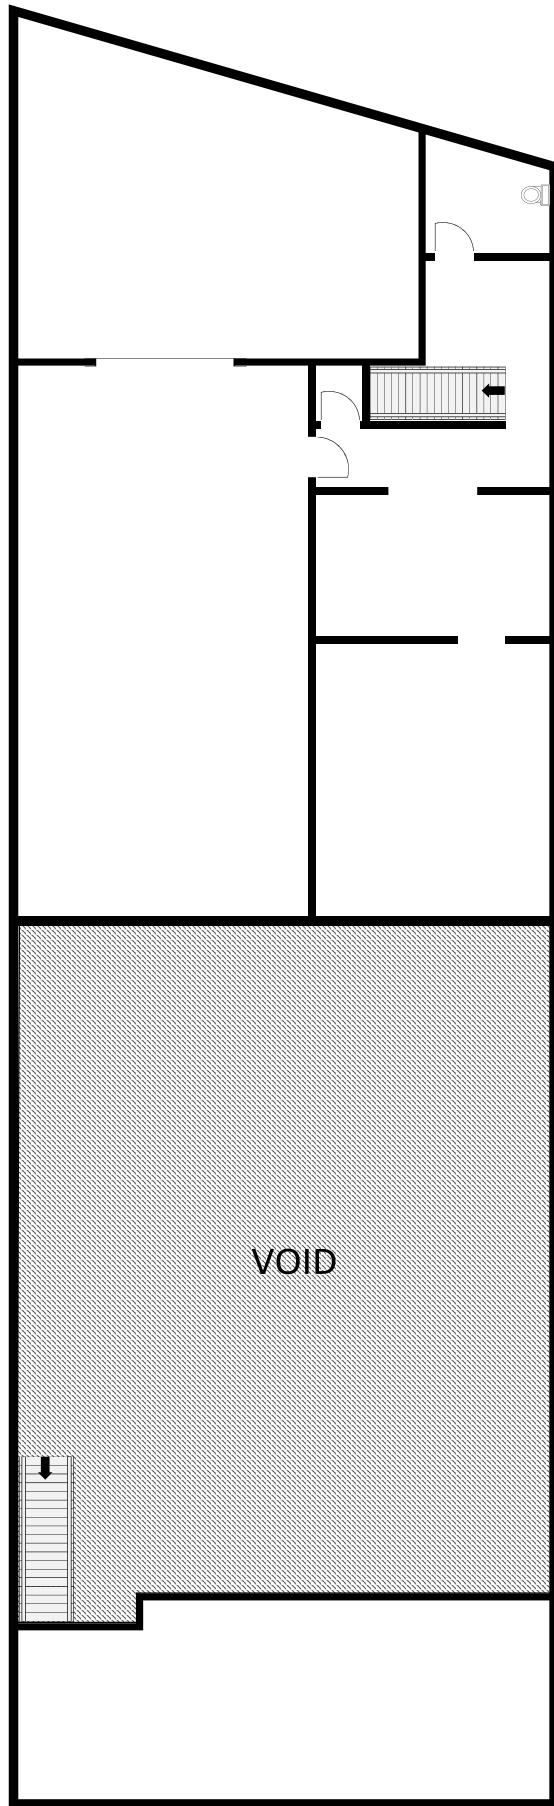

GROUND FLOOR

FIRST FLOOR

289 King Street Newcastle

Area 578m²

Note: All values are indicative only. Interested parties should rely on their own investigations