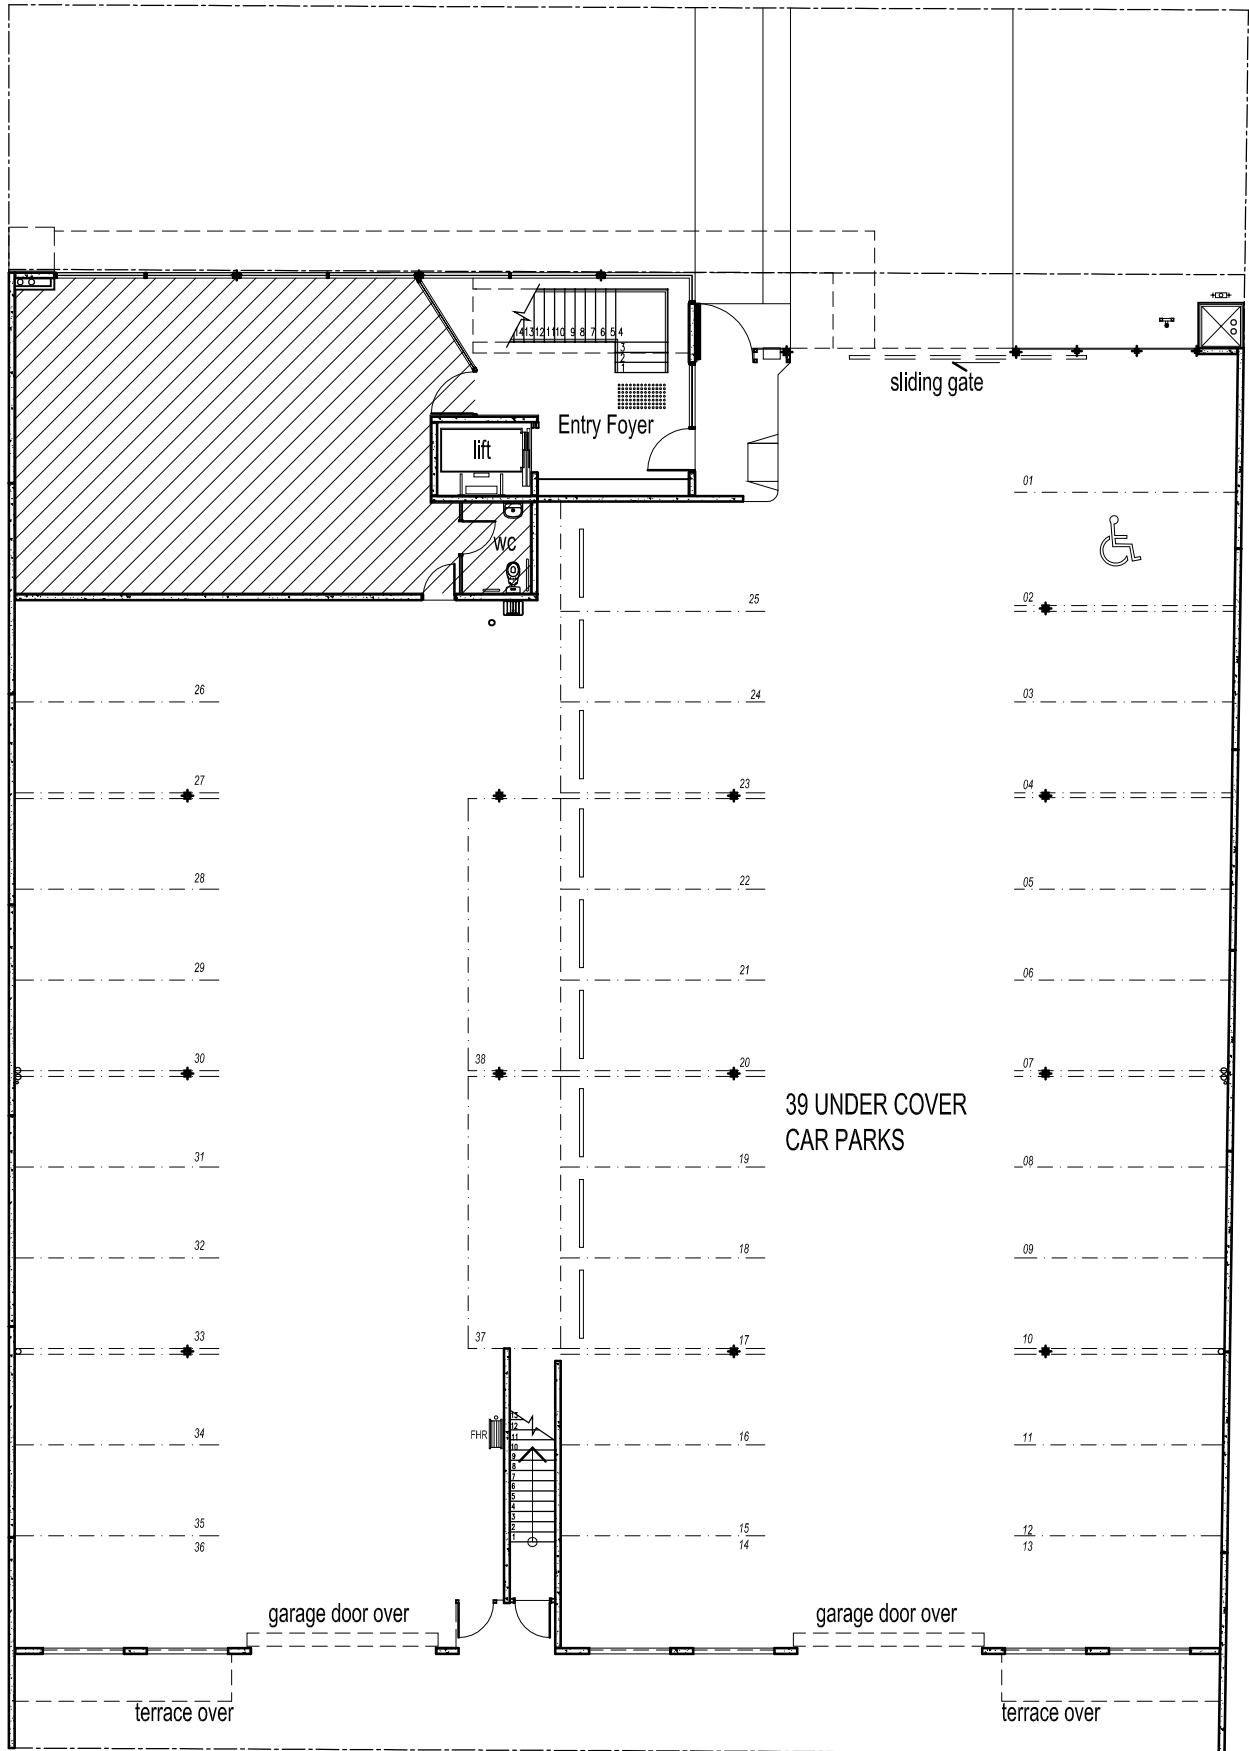

North Terrace

Little King William Street

Project Office Development Site address 84 North Terrace, Kent Town, SA Drawing Ground Floor Plan Scale 1:200		Drawn MW	Job 105	Date 07-11-06
		37 KING WILLIAM ST KENT TOWN SA 5067 P 8362 1555 F 8362 1955 M 0414 866 717 E artech@senet.com.au		
		(Empty space)		
		(Empty space)		
		(Empty space)		