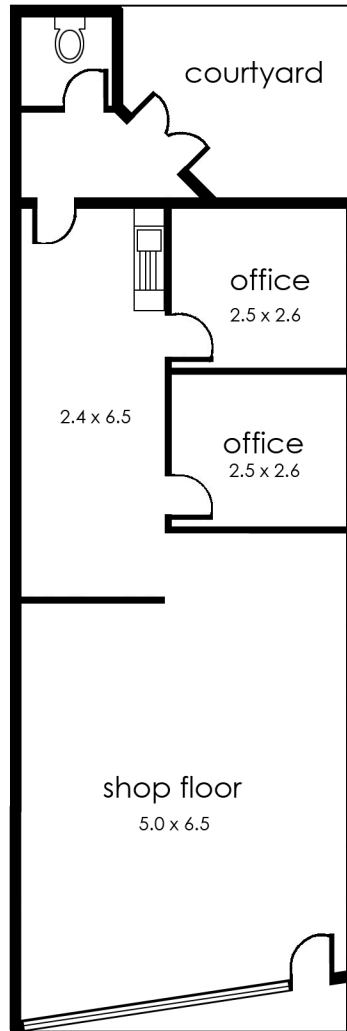

Total area
approx: 67.6sqm

73 Anne Road, Knoxfield

© Produced by DND Floor Plans