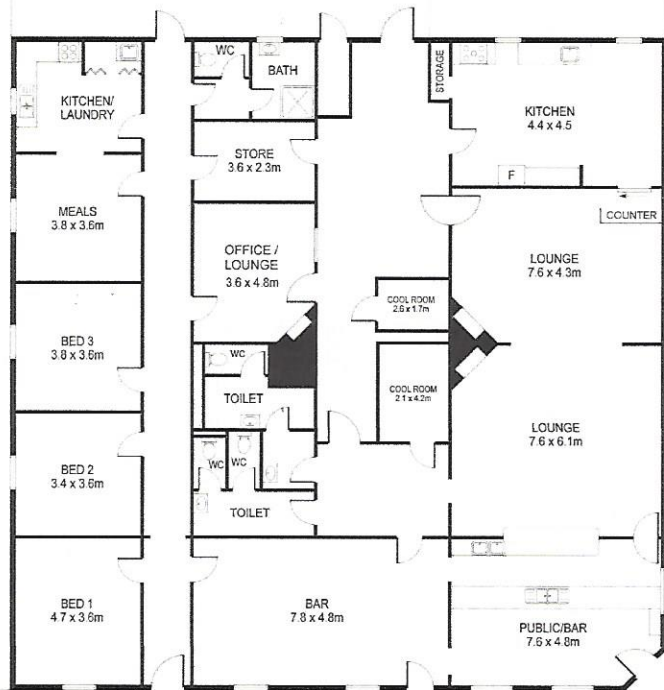

50.29m

20.8m

STORAGE
3.0 x 4.5m

25.15m

57.61m

TERRACE

VERANDAH

25.15m

SCALE (METRES)

PLANS SHOWN ONLY INDICATIVE OF LAYOUT. DIMENSIONS ARE APPROXIMATE.
Ref No. 67644T

INT: 410 m²
EXT: 186 m²