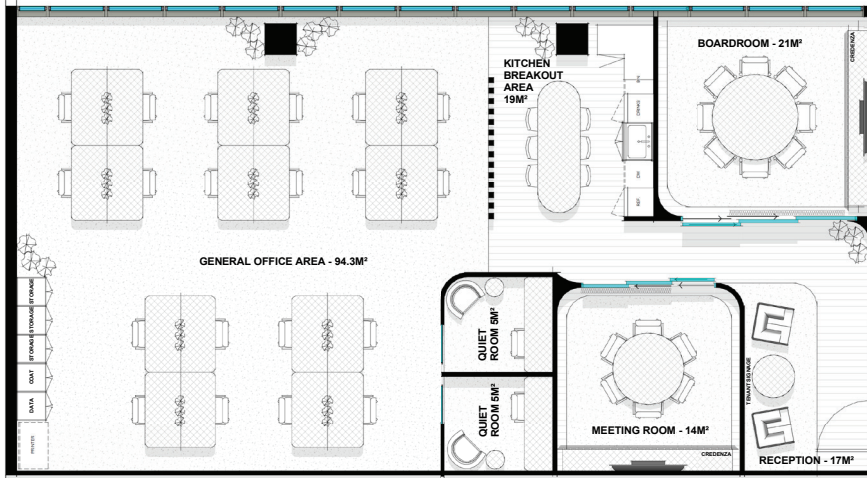

25 Bligh St Exclusives

- Kingsmede House
  - Coworking/flex space
  - 1 to 11 desk private offices
  - Day passes
  - Bookable meeting & boardrooms
  - Event space hire
  - Business lounge
- Gym & squashcourt
- Serenity - luxury end of trip
- Flexi parking
- Secure touchless access
- Onsite management
- Interior design service
- 24/7 help desk

Sarah Willcox

0421 133 848

SWILLCOX@KINGSMEDE.COM.AU

CURIOS? VIEW OUR AVAILABILITIES

CONTACT SARAH FOR MORE INFO