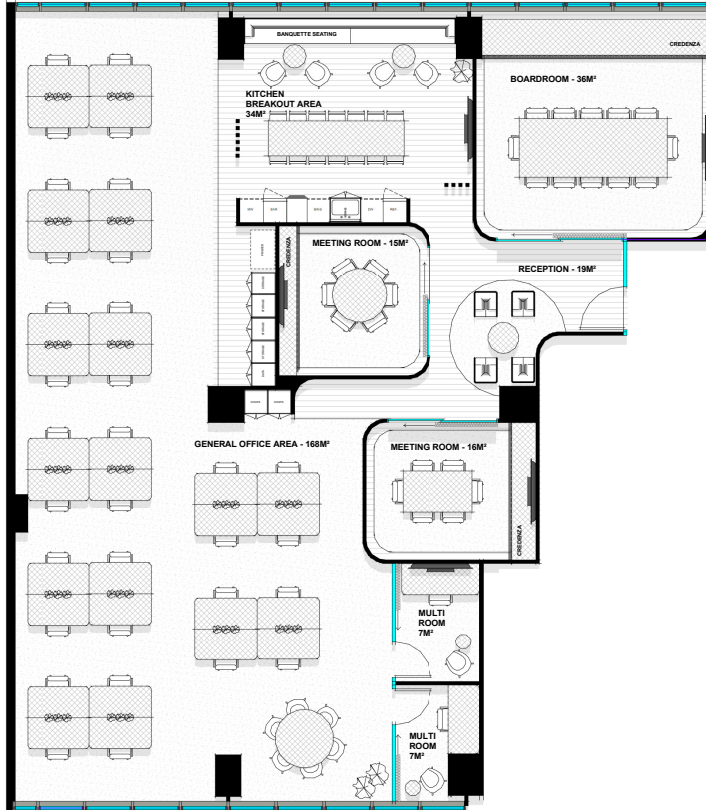

KINGSMEDE

25 BLIGH STREET, SYDNEY

SUITE 19.03

AVAILABLE MAY 2024

NLA - 302M²

32 WORKSTATIONS

[KINGSMEDE.COM.AU](https://www.kingsmede.com.au)

**Photographs are indicative of final design*

25 Bligh St Exclusives

- Kingsmeade House
 - Coworking/flex space
 - 1 to 11 desk private offices
 - Day passes
 - Bookable meeting & boardrooms
 - Event space hire
 - Business lounge
- Gym & squashcourt
- Serenity - luxury end of trip
- Flexi parking
- Secure touchless access
- Onsite management
- Interior design service
- 24/7 help desk