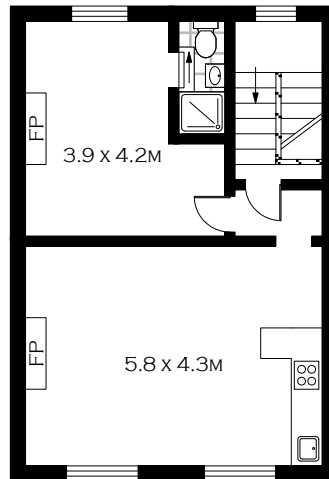

GROUND FLOOR

SECOND FLOOR

FIRST FLOOR

SCALE (METRES)

PLANS SHOWN ONLY INDICATIVE OF LAYOUT. DIMENSIONS ARE APPROXIMATE.
Floor plans by www.realestatemarketingaustralia.com.au
Ref. No: 7534

INT : 222.40M²

GROUND FLOOR

SECOND FLOOR

FIRST FLOOR

SCALE (METRES)

PLANS SHOWN ONLY INDICATIVE OF LAYOUT. DIMENSIONS ARE APPROXIMATE.
 Floor plans by www.realestatemarketingaustralia.com.au
 Ref. No: 7534

INT : 222.40M²

GROUND FLOOR

SECOND FLOOR

FIRST FLOOR

SCALE (METRES)

PLANS SHOWN ONLY INDICATIVE OF LAYOUT. DIMENSIONS ARE APPROXIMATE.
 Floor plans by www.realestatemarketingaustralia.com.au
 Ref. No: 7534

INT : 207.66M²

GROUND FLOOR