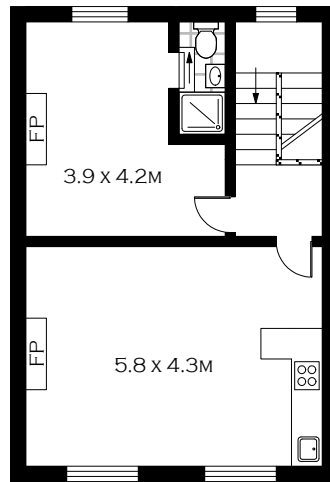

GROUND FLOOR

SECOND FLOOR

FIRST FLOOR

SCALE (METRES)

PLANS SHOWN ONLY INDICATIVE OF LAYOUT. DIMENSIONS ARE APPROXIMATE.
Floor plans by www.realestatemarketingaustralia.com.au
Ref. No: 7534

INT : 222.40M²

GROUND FLOOR

SECOND FLOOR

FIRST FLOOR

SCALE (METRES)

PLANS SHOWN ONLY INDICATIVE OF LAYOUT. DIMENSIONS ARE APPROXIMATE.
 Floor plans by www.realestatemarketingaustralia.com.au
 Ref. No: 7534

INT : 222.40M²

GROUND FLOOR

SECOND FLOOR

FIRST FLOOR

SCALE (METRES)

PLANS SHOWN ONLY INDICATIVE OF LAYOUT. DIMENSIONS ARE APPROXIMATE.
 Floor plans by www.realestatemarketingaustralia.com.au
 Ref. No: 7534

INT : 207.66M²

GROUND FLOOR