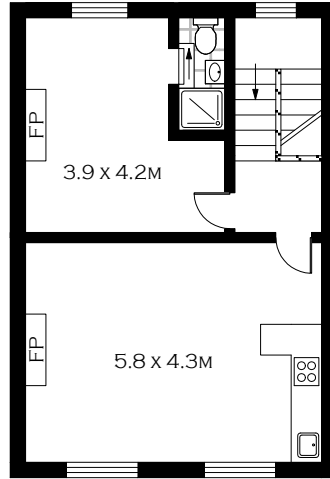

SECOND FLOOR

FIRST FLOOR

SCALE (METRES)

PLANS SHOWN ONLY INDICATIVE OF LAYOUT. DIMENSIONS ARE APPROXIMATE.
 Floor plans by www.realestatemarketingaustralia.com.au
 Ref. No: 7534

INT : 222.40M²

GROUND FLOOR

SECOND FLOOR

FIRST FLOOR

SCALE (METRES)

PLANS SHOWN ONLY INDICATIVE OF LAYOUT. DIMENSIONS ARE APPROXIMATE.
 Floor plans by www.realestatemarketingaustralia.com.au
 Ref. No: 7534

INT : 207.66M²

GROUND FLOOR

SECOND FLOOR

FIRST FLOOR

SCALE (METRES)

PLANS SHOWN ONLY INDICATIVE OF LAYOUT. DIMENSIONS ARE APPROXIMATE.
 Floor plans by www.realestatemarketingaustralia.com.au
 Ref. No: 7534

INT : 205.89M²

GROUND FLOOR