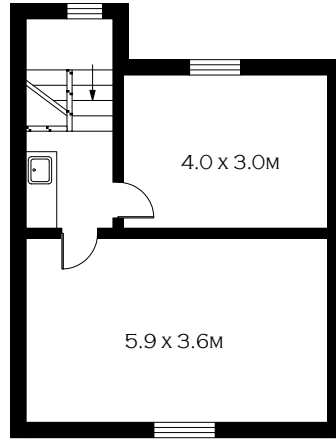

SECOND FLOOR

FIRST FLOOR

SCALE (METRES)

PLANS SHOWN ONLY INDICATIVE OF LAYOUT. DIMENSIONS ARE APPROXIMATE.
 Floor plans by www.realestatemarketingaustralia.com.au
 Ref. No: 7534

INT : 207.66M²

GROUND FLOOR

SECOND FLOOR

FIRST FLOOR

SCALE (METRES)

PLANS SHOWN ONLY INDICATIVE OF LAYOUT. DIMENSIONS ARE APPROXIMATE.
 Floor plans by www.realestatemarketingaustralia.com.au
 Ref. No: 7534

INT : 205.89M²

GROUND FLOOR

SECOND FLOOR

FIRST FLOOR

SCALE (METRES)

PLANS SHOWN ONLY INDICATIVE OF LAYOUT. DIMENSIONS ARE APPROXIMATE.
 Floor plans by www.realestatemarketingaustralia.com.au
 Ref. No: 7534

INT : 205.89M²