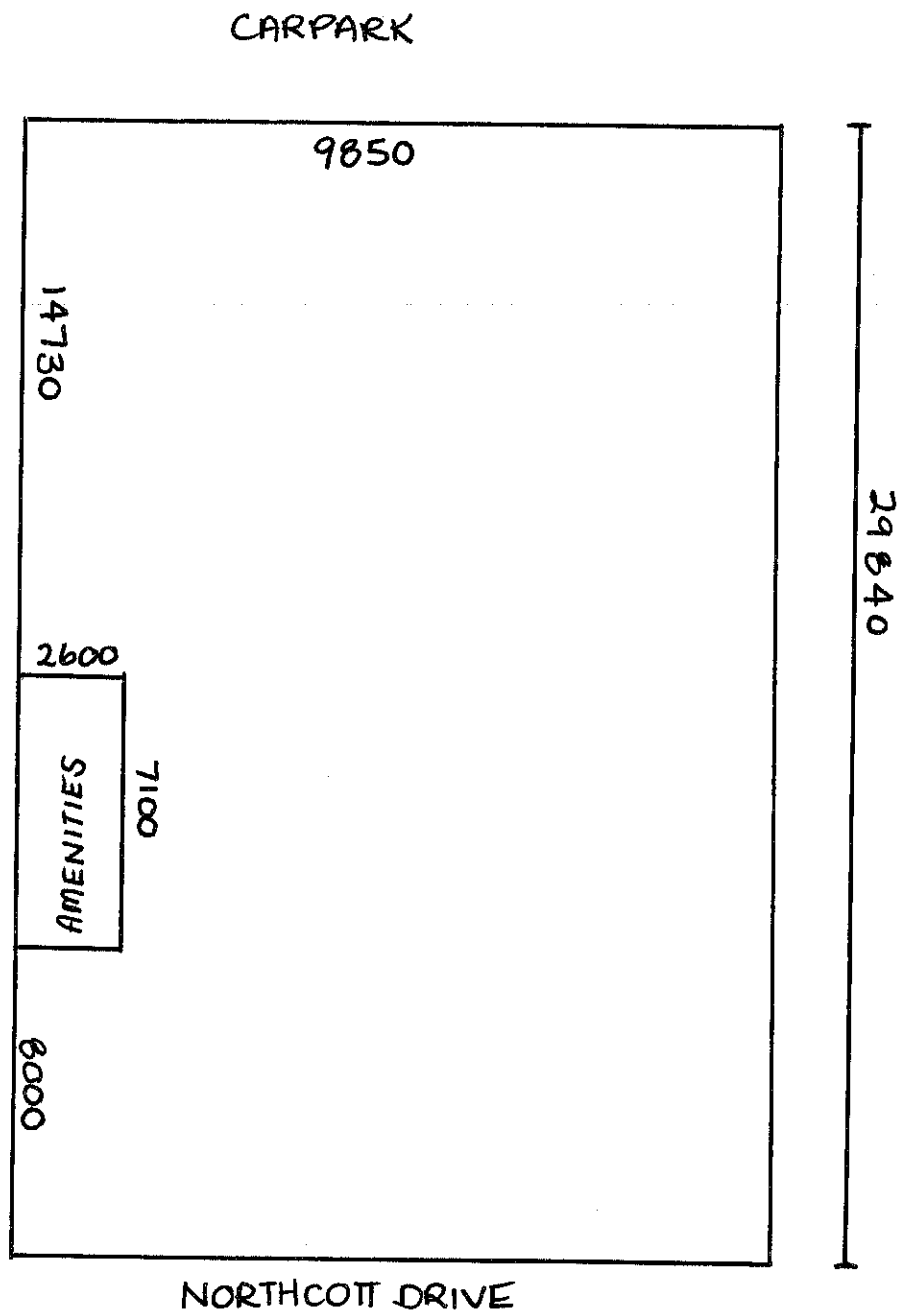

Shop 2B, 14 Northcott Drive, Kotara

Scale - 1:200