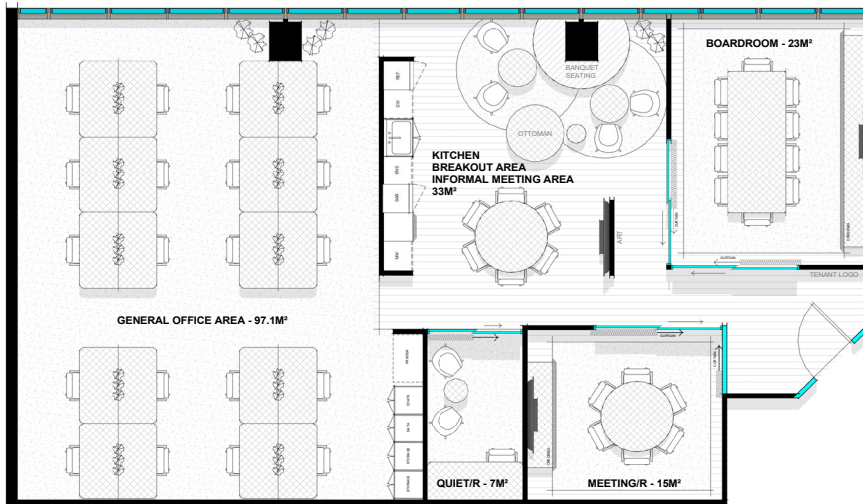

CURIOS? VIEW OUR AVAILABILITIES

CONTACT SARAH FOR MORE INFO