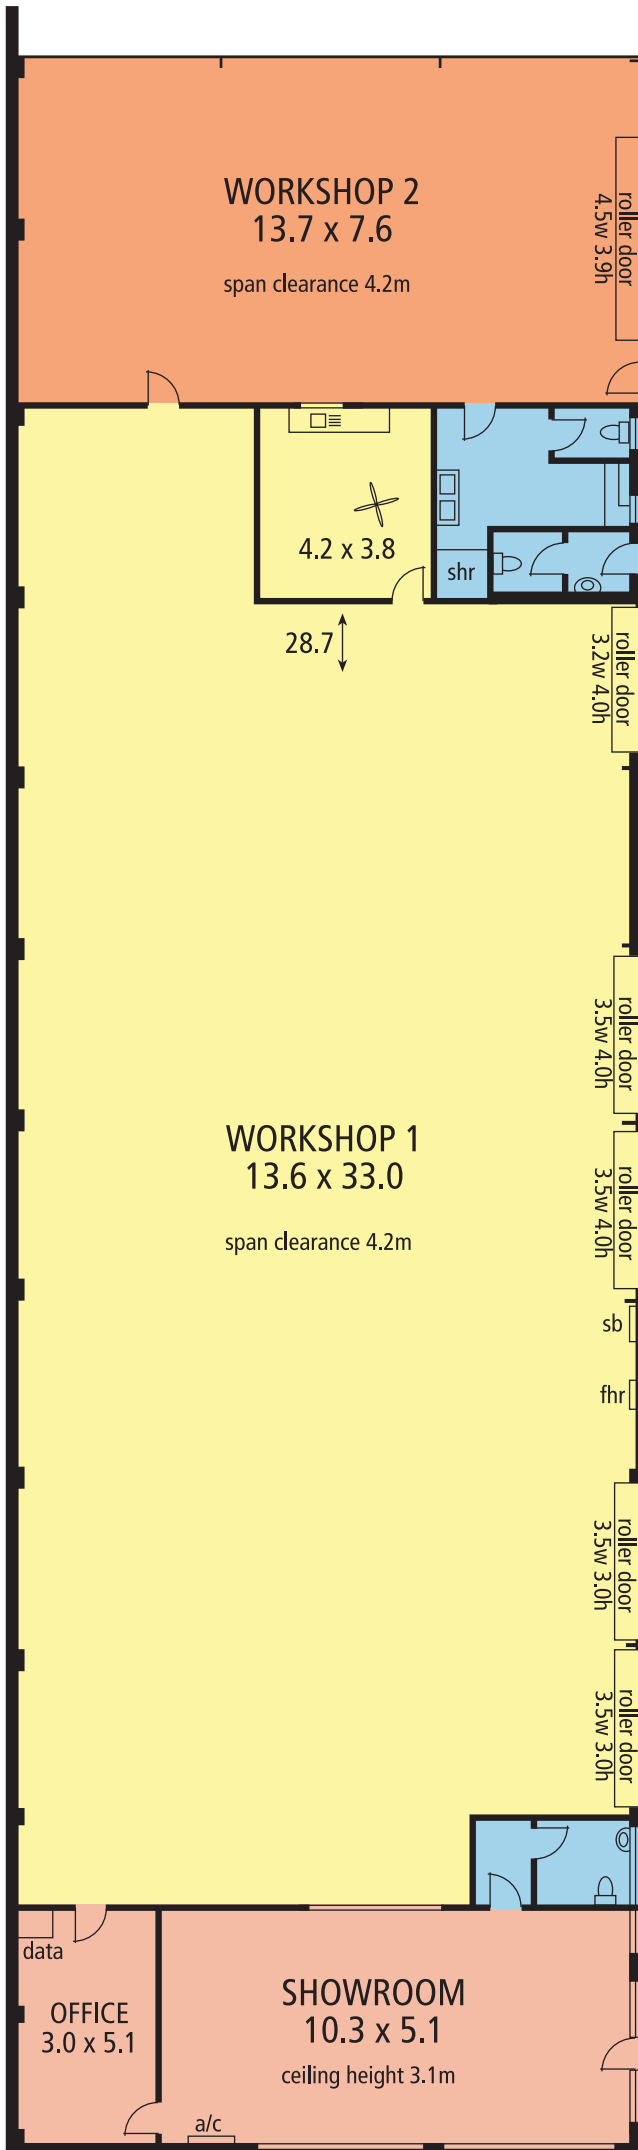

# Leedwell

115 Sherriffs Road, Reynella

ESTIMATED GROSS LETTABLE AREA

WORKSHOP 1:	433 sq.metres
WORKSHOP 2:	107 sq.metres
SHOWROOM:	75 sq.metres
AMENITIES:	28 sq.metres
SHEDS:	131 sq.metres

**TOTAL GROSS LA: 774 sq.metres**

CANOPY:	241 sq.metres
---------	---------------

**Site Area: 2,818 sq.metres\***

\*approximate only - not surveyed