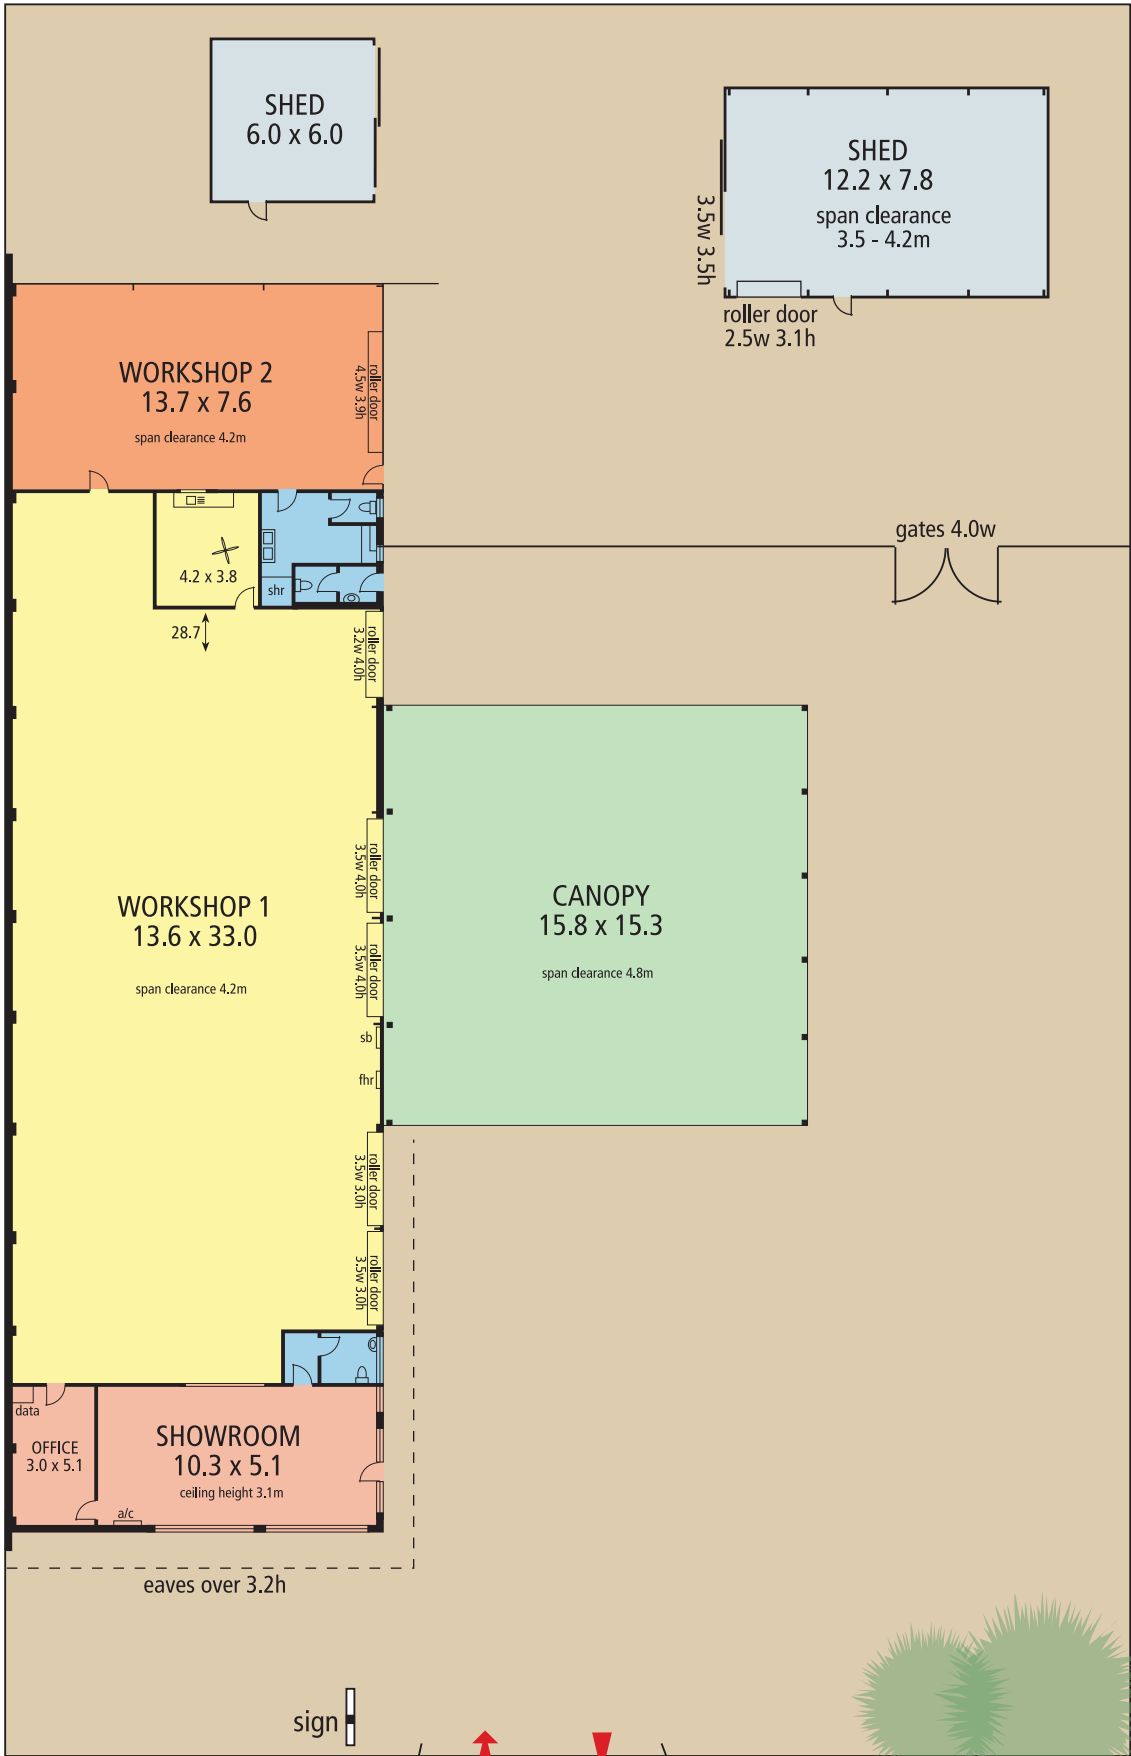

# Leedwell

42.85

65.78

65.78

42.85

SHERRIFFS ROAD

**115 Sherriffs Road  
Reynella**  
ESTIMATED GROSS  
LETTABLE AREA

WORKSHOP 1:	433 sq.m
WORKSHOP 2:	107 sq.m
SHOWROOM:	75 sq.m
AMENITIES:	28 sq.m
SHEDS:	131 sq.m
<b>TOTAL GLA:</b>	<b>774 sq.m</b>
CANOPY:	241 sq.m

**Site Area:**  
**2,818 sq.metres\***  
\*approximate only  
not surveyed