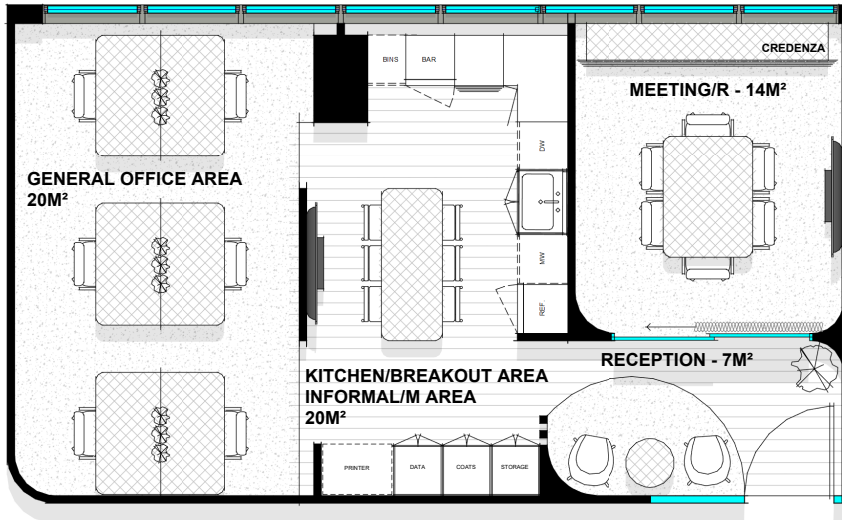

25 Bligh St Exclusives

- Kingsmede House
  - Coworking/flex space
  - 1 to 11 desk private offices
  - Day passes
  - Bookable meeting & boardrooms
  - Event space hire
  - Business lounge
- Gym & squashcourt
- Serenity - luxury end of trip
- Flexi parking
- Secure touchless access
- Onsite management
- Interior design service
- 24/7 help desk

Sarah Willcox

CURIOS? VIEW OUR AVAILABILITIES

CONTACT SARAH FOR MORE INFO

0421 133 848

SWILLCOX@KINGSMEDE.COM.AU