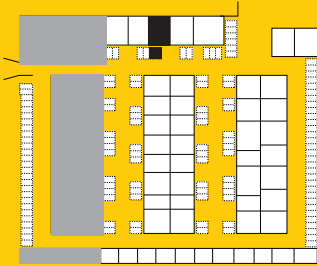

Lot 53

Stage 2B

industria

> BREAKWATER

Areas:

Ground Floor: 114.9sqm

First Floor: 45.00sqm

Car Spaces: 2

First Floor Plan

Ground Floor Plan