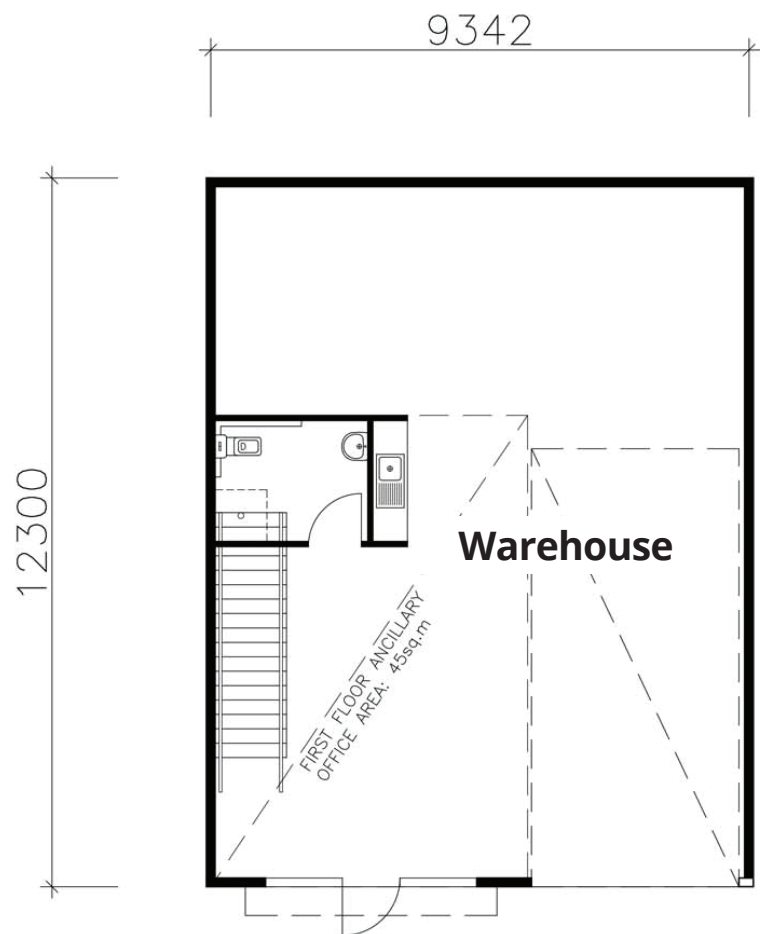

Lot 53

Stage 2B

industria

> BREAKWATER

Areas:

Ground Floor: 114.9sqm

First Floor: 45.00sqm

Car Spaces: 2

First Floor Plan

Ground Floor Plan