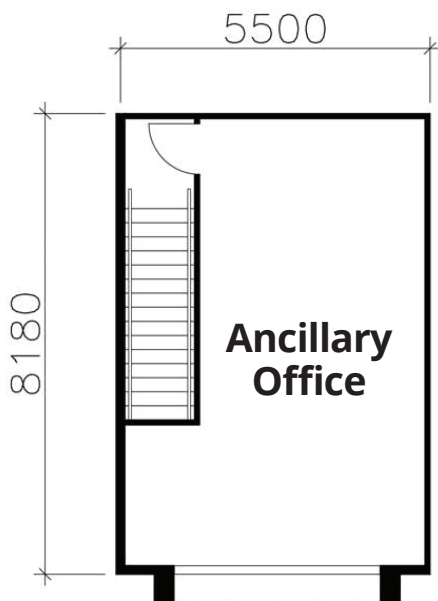

Lot 53

Stage 2B

industria

> BREAKWATER

Areas:

Ground Floor: 114.9sqm

First Floor: 45.00sqm

Car Spaces: 2

First Floor Plan

Ground Floor Plan