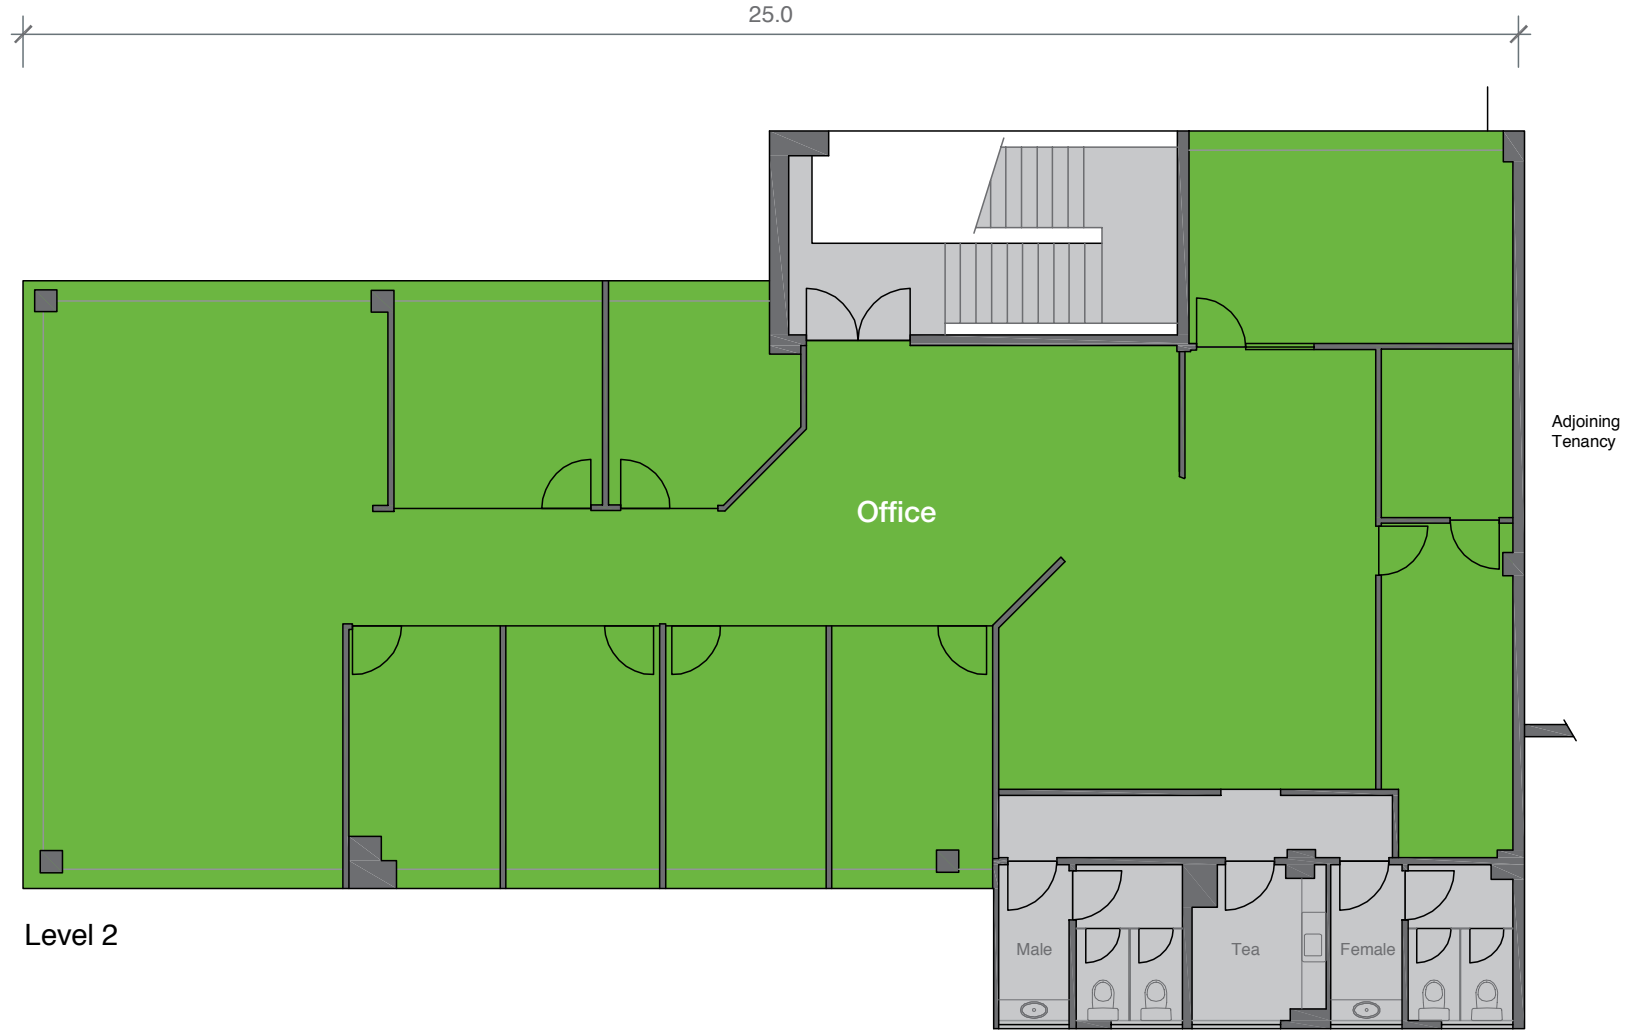

UNIT 2, SUITE 2.01 PLAN

AREA SCHEDULE	SQM
Office	256.5
Total area	256.5

Level 2

 FOR LEASE