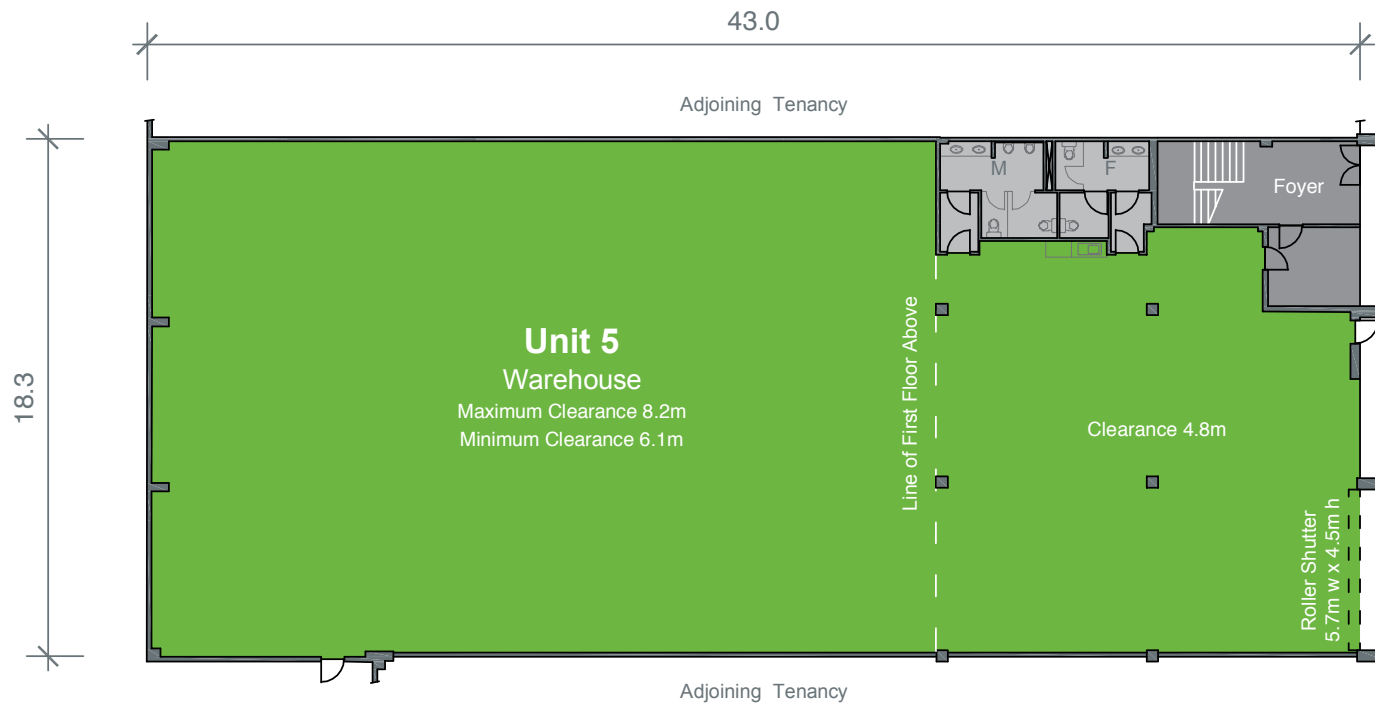

# UNIT 5 PLAN

AREA SCHEDULE	SQM
Warehouse	786.9
First floor office	274.6
<b>Total</b>	<b>1,061.5</b>

Ground Floor

First Floor

■ For lease