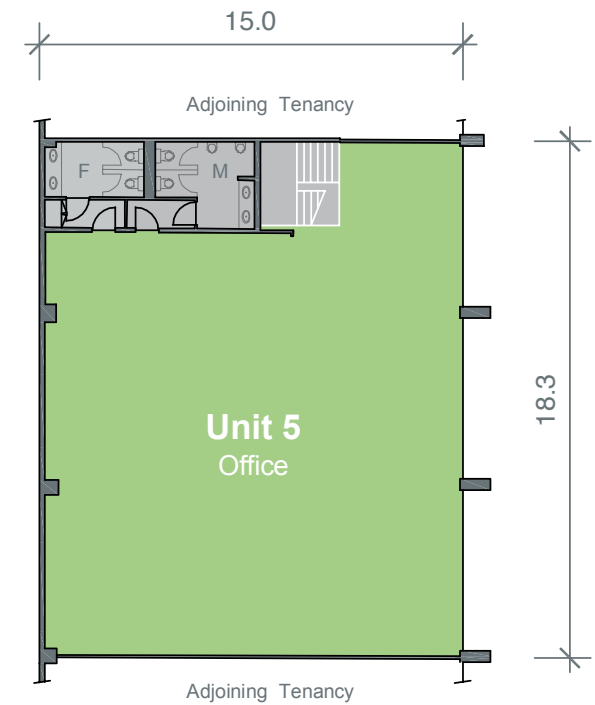

# UNIT 5 PLAN

AREA SCHEDULE	SQM
Warehouse	786.9
First floor office	274.6
<b>Total</b>	<b>1,061.5</b>

Ground Floor

First Floor

■ For lease