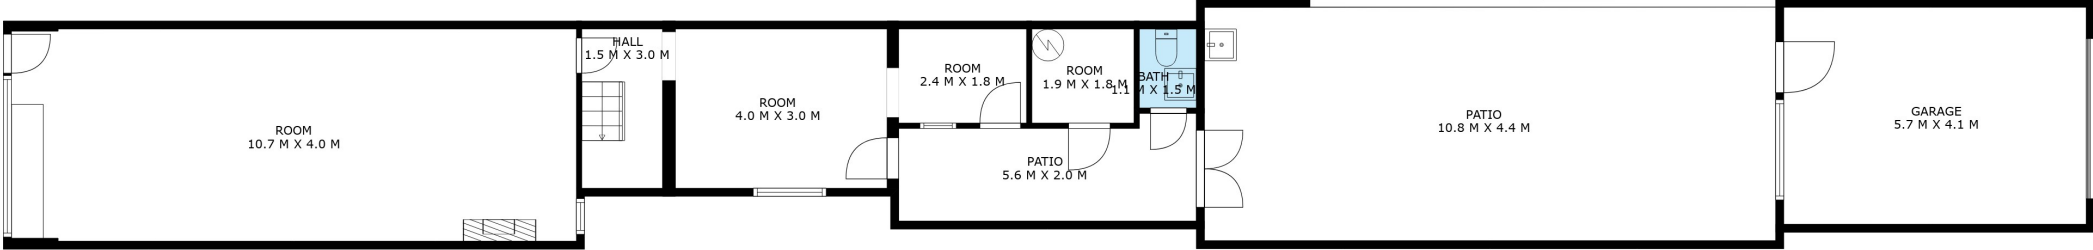

FLOOR 2

FLOOR 1

Total scanned area: 230 m²

Created By Estate Studios Pty Ltd. This Floorplan Is For Illustrative Purposes Only.