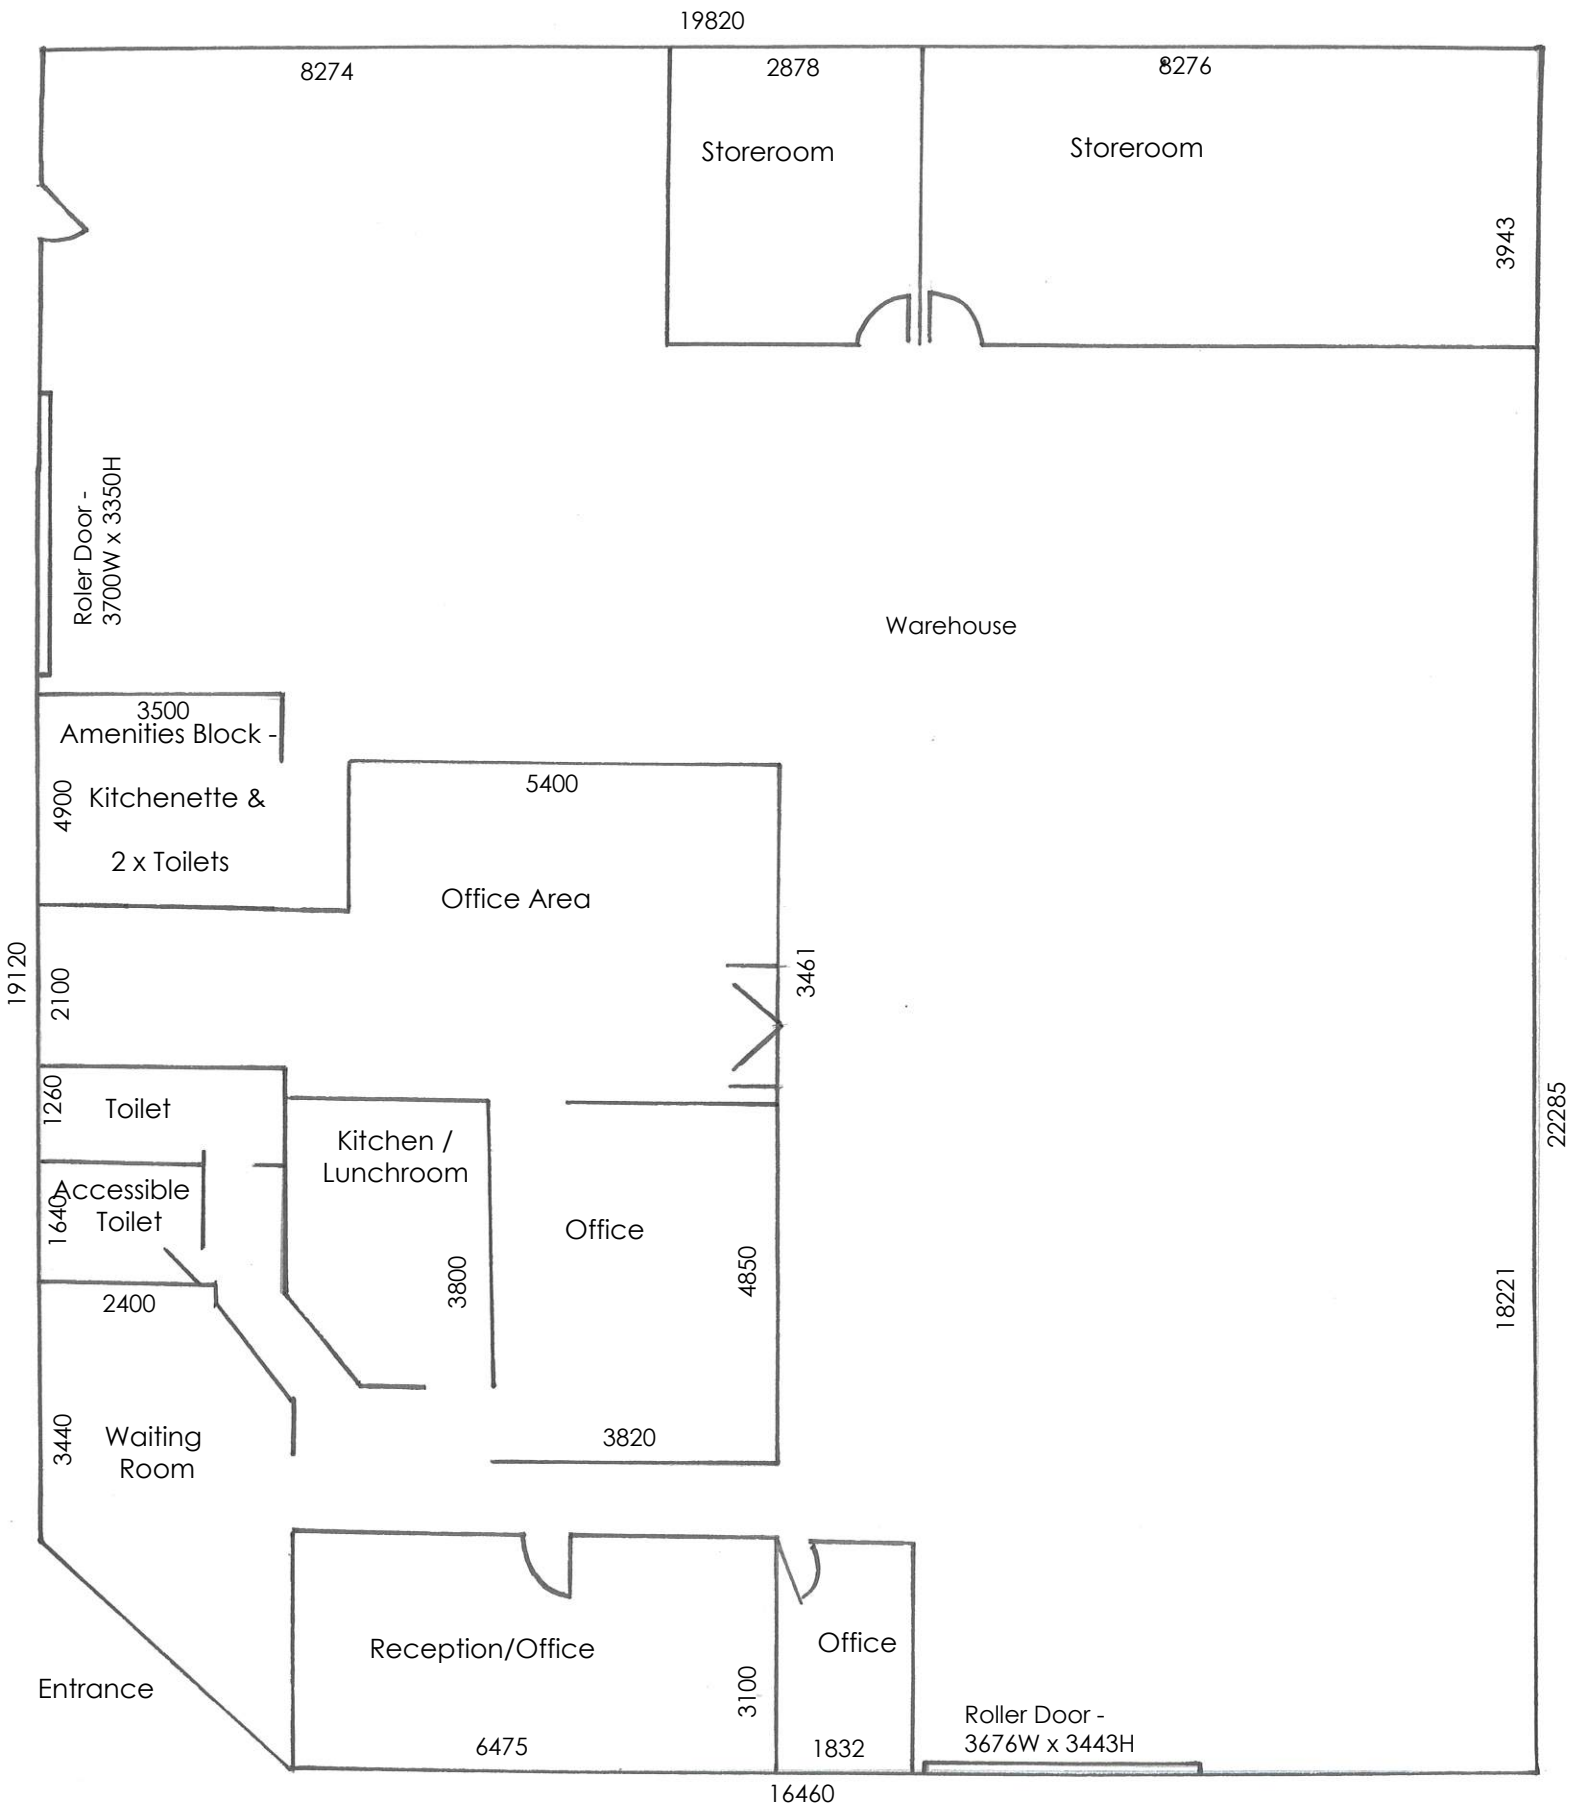

Floor Plan - 7 Ailsa Road, Broadmeadow

Approx. 420 m2

Not to scale